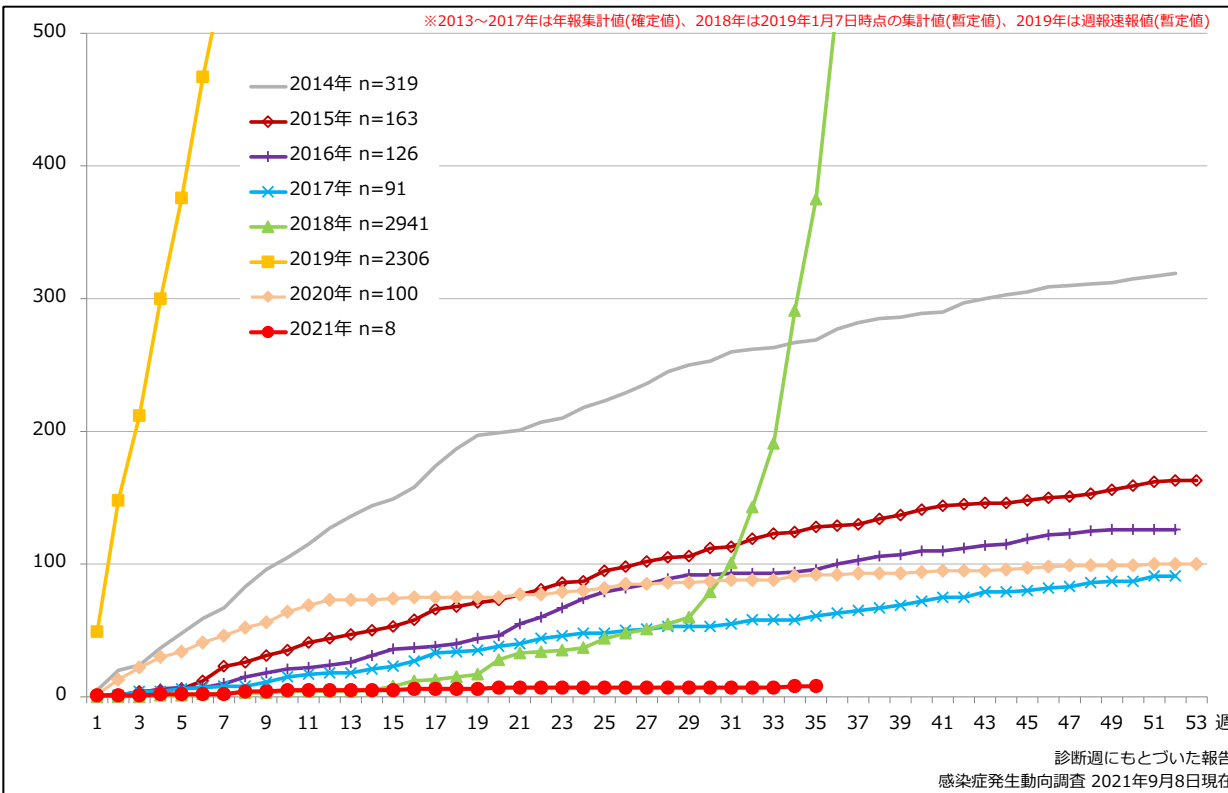

追補. 風しん累積報告数の推移 2014~2021年 (第1~35週)

Cumulative rubella cases by week, 2014-2021 (week 1-35) (based on diagnosed week as of September 8, 2021)