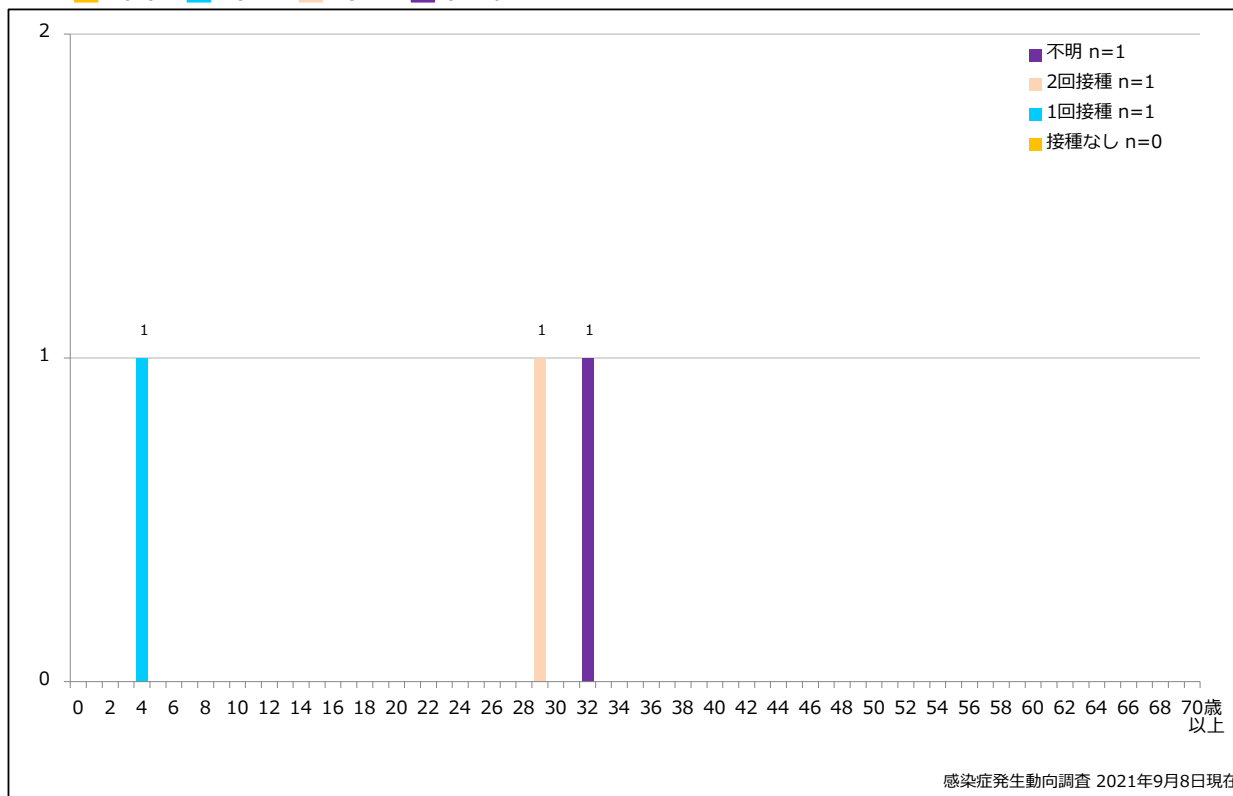

5-1. 年齢群別接種歴別風しん累積報告数 (男性) 2021年 第1~35週 (n=5)

Cumulative rubella cases (male) by age and vaccinated status, week 1-35, 2021 (as of September 8, 2021)

None RCV1 RCV2 Unknown

5-2. 年齢群別接種歴別風しん累積報告数 (女性) 2021年 第1~35週 (n=3)

Cumulative rubella cases (female) by age and vaccinated status, week 1-35, 2021 (as of September 8, 2021)

None RCV1 RCV2 Unknown

6. 年齢群別風しん累積報告数割合 (男女別) 2021年 第1~35週 (n=8)

Percentage of cumulative rubella cases (upper: male, bottom: female) by age group, week 1-35, 2021 (as of September 8, 2021)