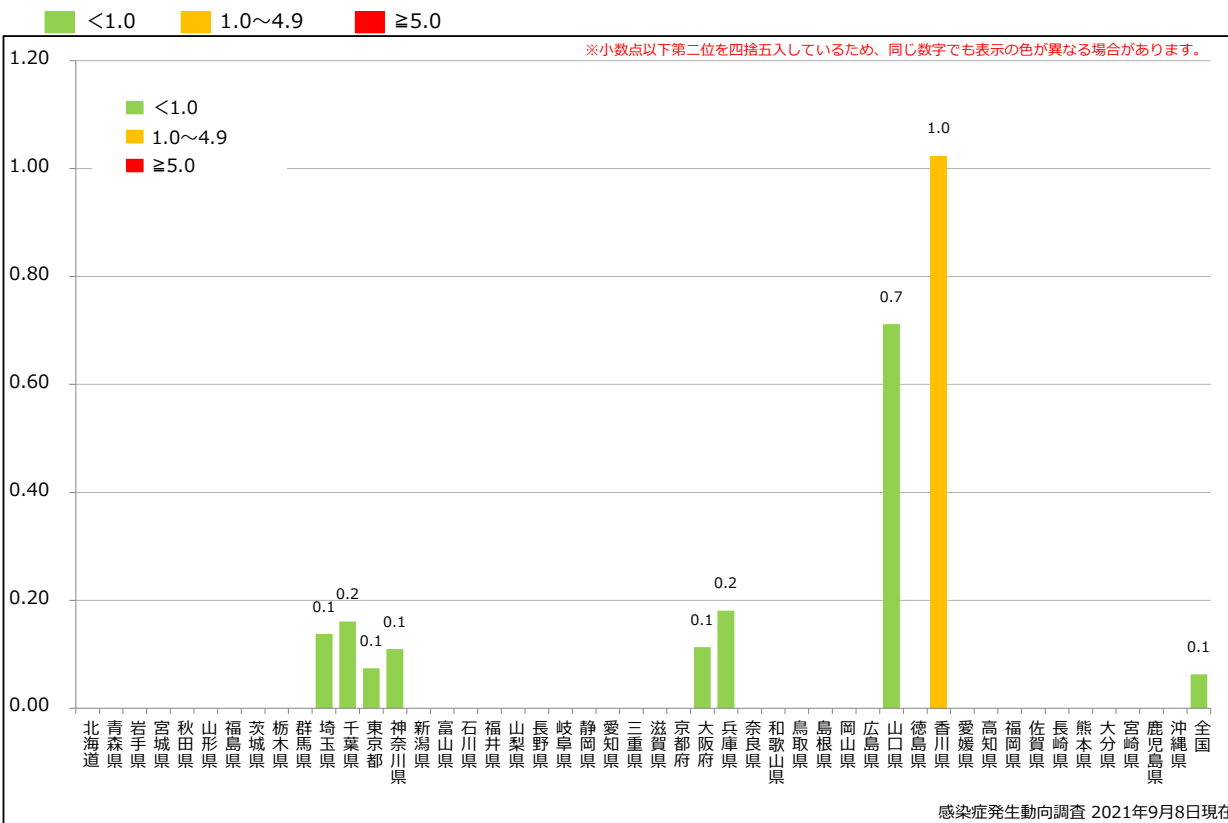

8. 都道府県別人口百万人あたり風しん報告数 2021年 第1~35週 (n=8)

Reported rubella cases per 1 million population by prefecture, week 1-35, 2021 (as of September 8, 2021)