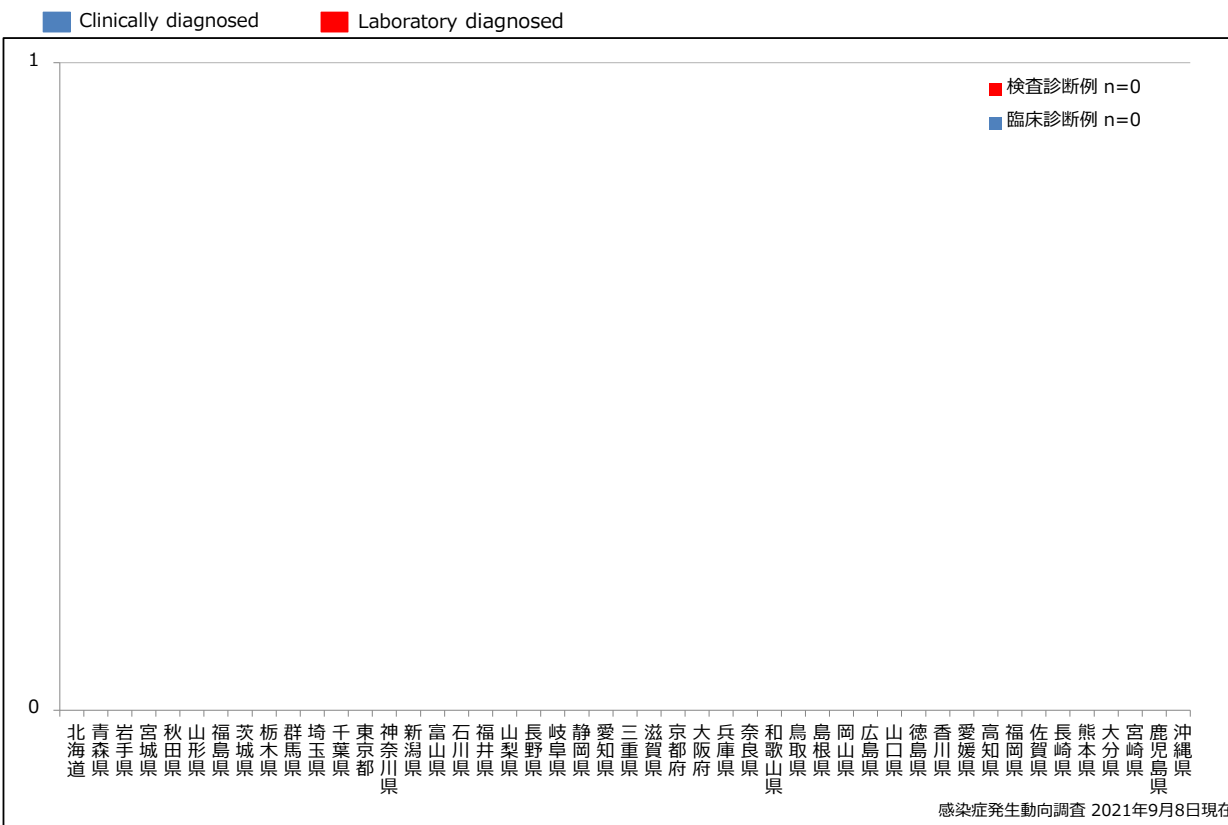

1. 風しん累積報告数の推移 2014~2021年 (第1~35週)

Cumulative rubella cases by week, 2014-2021 (week 1-35) (based on diagnosed week as of September 8, 2021)

2. 週別風しん報告数 2021年 第1~35週 (n=8)

Weekly rubella cases, week 1-35, 2021 (based on diagnosed week as of September 8, 2021)

3. 都道府県別病型別風しん報告数 2021年 第35週 (n=0)

Reported rubella cases by prefecture and methods of diagnosis in week 35, 2021 (as of September 8, 2021)

4. 都道府県別病型別風しん累積報告数 2021年 第1~35週 (n=8)

Cumulative rubella cases by prefecture and methods of diagnosis, week 1-35, 2021 (as of September 8, 2021)

5-1. 年齢群別接種歴別風しん累積報告数 (男性) 2021年 第1~35週 (n=5)

Cumulative rubella cases (male) by age and vaccinated status, week 1-35, 2021 (as of September 8, 2021)

None RCV1 RCV2 Unknown

5-2. 年齢群別接種歴別風しん累積報告数 (女性) 2021年 第1~35週 (n=3)

Cumulative rubella cases (female) by age and vaccinated status, week 1-35, 2021 (as of September 8, 2021)

None RCV1 RCV2 Unknown

6. 年齢群別風しん累積報告数割合 (男女別) 2021年 第1~35週 (n=8)

Percentage of cumulative rubella cases (upper: male, bottom: female) by age group, week 1-35, 2021 (as of September 8, 2021)