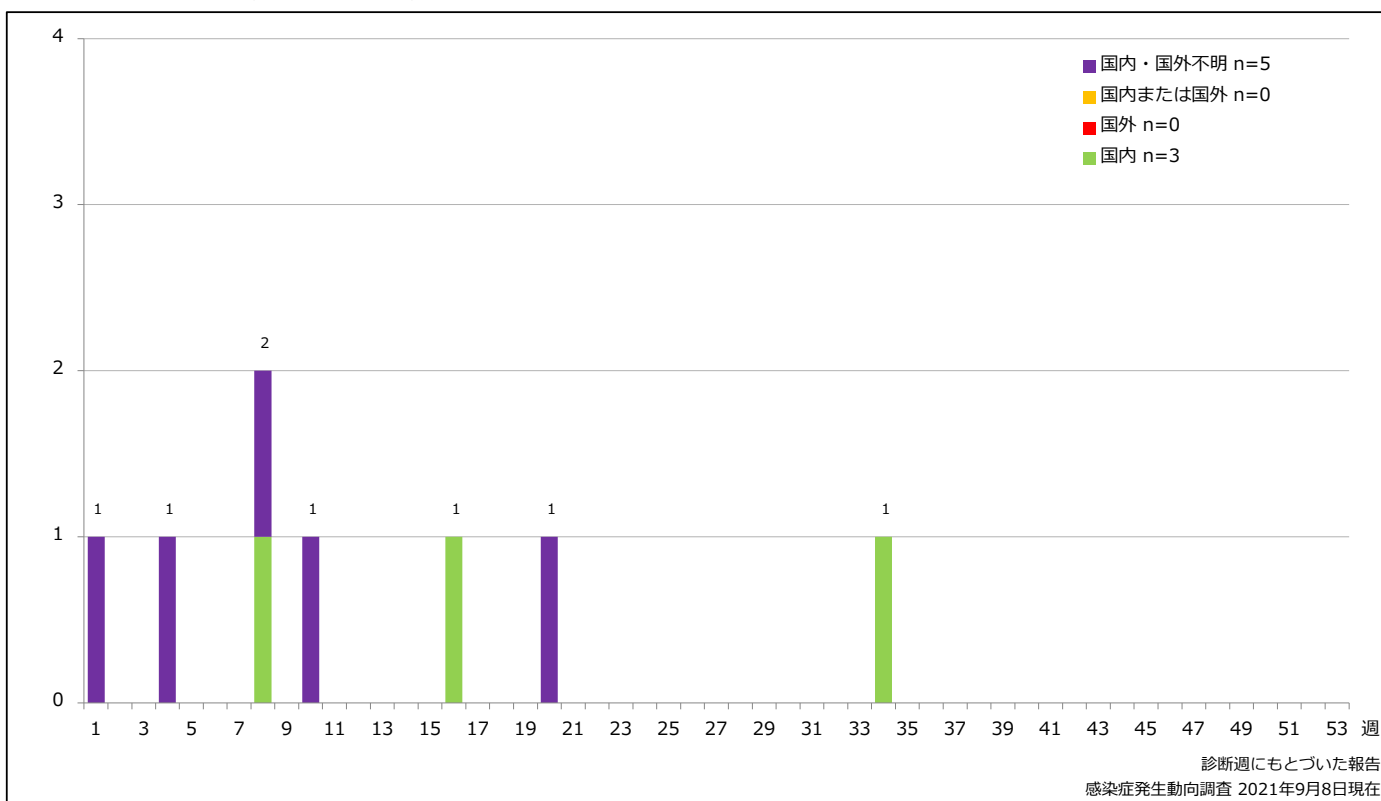

5-1. 年齢群別接種歴別風しん累積報告数 (男性) 2021年 第1~35週 (n=5)

Cumulative rubella cases (male) by age and vaccinated status, week 1-35, 2021 (as of September 8, 2021)

None RCV1 RCV2 Unknown

5-2. 年齢群別接種歴別風しん累積報告数 (女性) 2021年 第1~35週 (n=3)

Cumulative rubella cases (female) by age and vaccinated status, week 1-35, 2021 (as of September 8, 2021)

None RCV1 RCV2 Unknown

6. 年齢群別風しん累積報告数割合 (男女別) 2021年 第1~35週 (n=8)

Percentage of cumulative rubella cases (upper: male, bottom: female) by age group, week 1-35, 2021 (as of September 8, 2021)

7. 週別推定感染地域(国内・外)別風しん報告数 2021年 第1~35週 (n=8)

Weekly rubella cases by acquired region, week 1-35, 2021 (based on diagnosed week as of September 8, 2021)

Legend: Domestic (Green), Imported (Red), Unspecified (Yellow), Unknown (Purple)