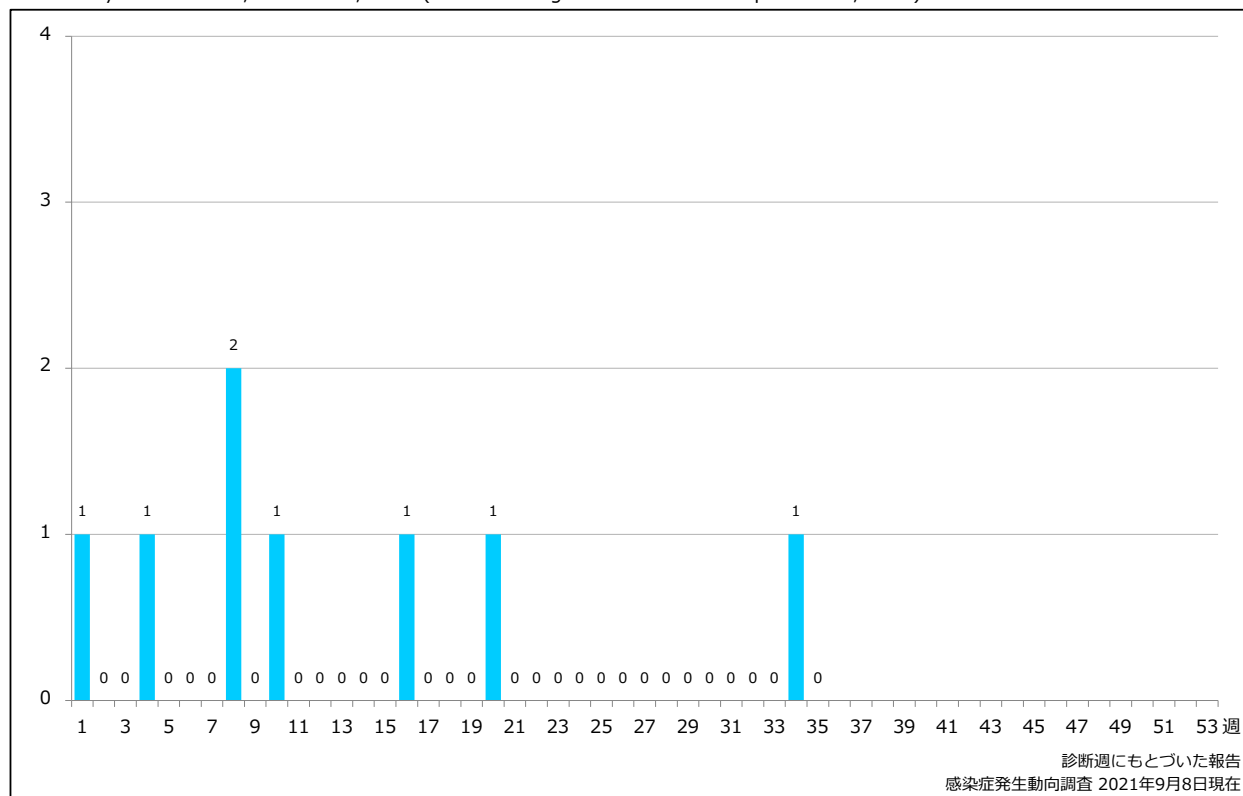

1. 風しん累積報告数の推移 2014~2021年 (第1~35週)

Cumulative rubella cases by week, 2014-2021 (week 1-35) (based on diagnosed week as of September 8, 2021)

2. 週別風しん報告数 2021年 第1~35週 (n=8)

Weekly rubella cases, week 1-35, 2021 (based on diagnosed week as of September 8, 2021)