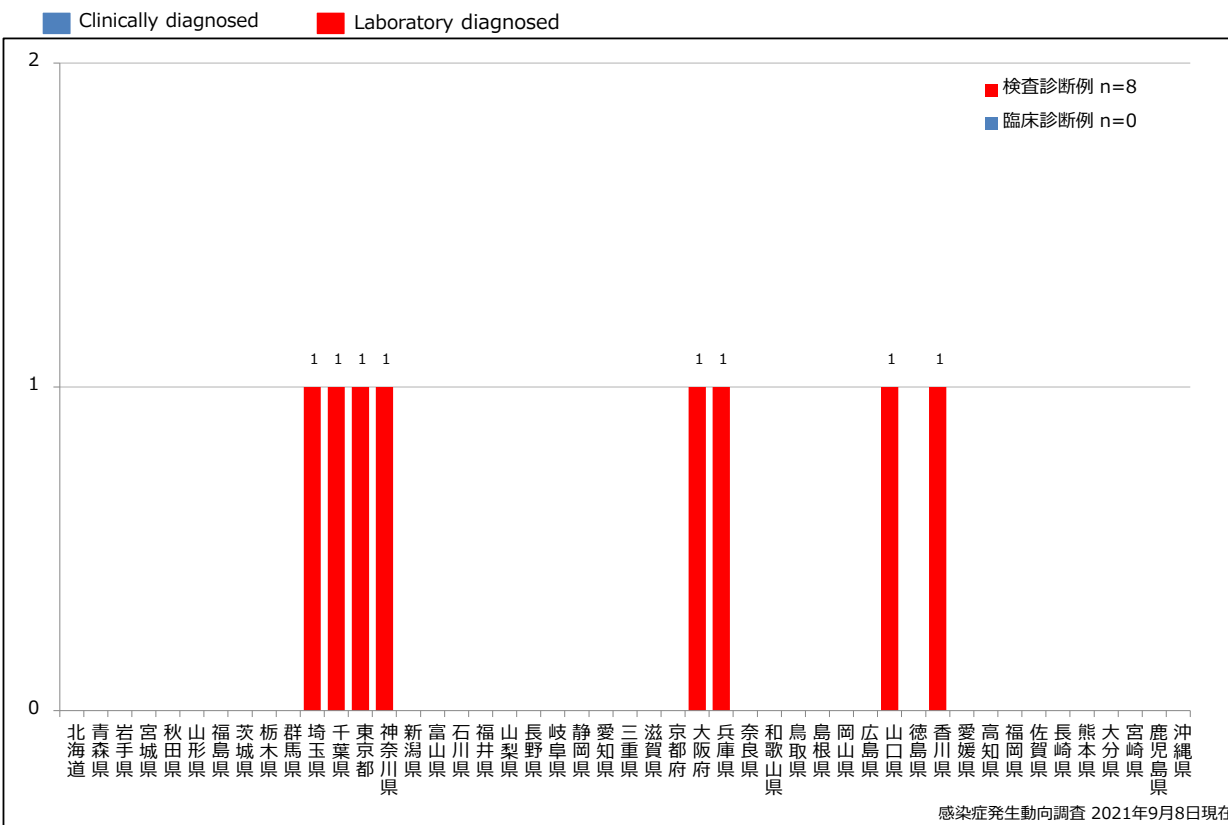

1. 風しん累積報告数の推移 2014~2021年 (第1~35週)

Cumulative rubella cases by week, 2014-2021 (week 1-35) (based on diagnosed week as of September 8, 2021)

2. 週別風しん報告数 2021年 第1~35週 (n=8)

Weekly rubella cases, week 1-35, 2021 (based on diagnosed week as of September 8, 2021)

5-1. 年齢群別接種歴別風しん累積報告数 (男性) 2021年 第1~35週 (n=5)

Cumulative rubella cases (male) by age and vaccinated status, week 1-35, 2021 (as of September 8, 2021)

None RCV1 RCV2 Unknown

5-2. 年齢群別接種歴別風しん累積報告数 (女性) 2021年 第1~35週 (n=3)

Cumulative rubella cases (female) by age and vaccinated status, week 1-35, 2021 (as of September 8, 2021)

None RCV1 RCV2 Unknown

6. 年齢群別風しん累積報告数割合 (男女別) 2021年 第1~35週 (n=8)

Percentage of cumulative rubella cases (upper: male, bottom: female) by age group, week 1-35, 2021 (as of September 8, 2021)

7. 週別推定感染地域(国内・外)別風しん報告数 2021年 第1~35週 (n=8)

Weekly rubella cases by acquired region, week 1-35, 2021 (based on diagnosed week as of September 8, 2021)

Legend: Domestic (Green), Imported (Red), Unspecified (Yellow), Unknown (Purple)