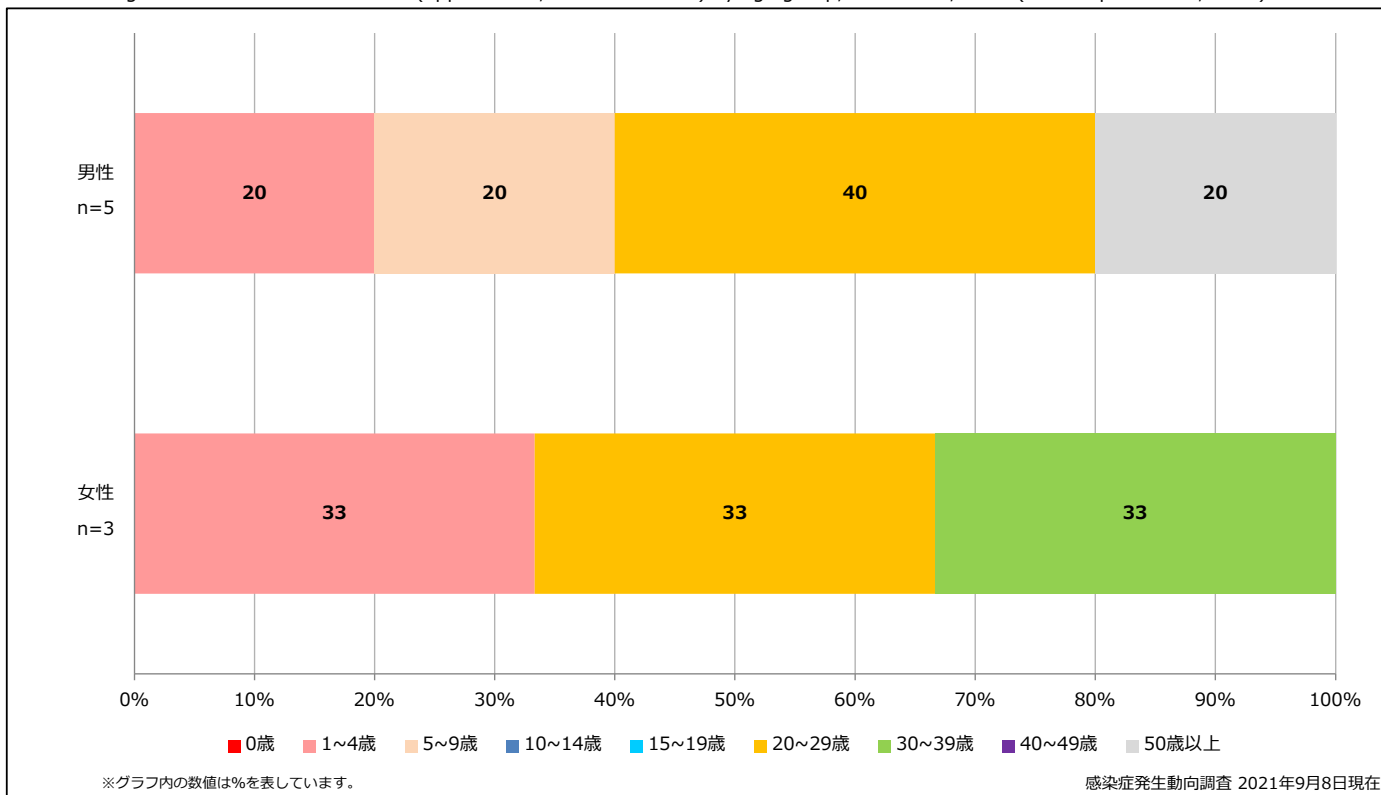

5-1. 年齢群別接種歴別風しん累積報告数 (男性) 2021年 第1~35週 (n=5)

Cumulative rubella cases (male) by age and vaccinated status, week 1-35, 2021 (as of September 8, 2021)

None RCV1 RCV2 Unknown

5-2. 年齢群別接種歴別風しん累積報告数 (女性) 2021年 第1~35週 (n=3)

Cumulative rubella cases (female) by age and vaccinated status, week 1-35, 2021 (as of September 8, 2021)

None RCV1 RCV2 Unknown

6. 年齢群別風しん累積報告数割合 (男女別) 2021年 第1~35週 (n=8)

Percentage of cumulative rubella cases (upper: male, bottom: female) by age group, week 1-35, 2021 (as of September 8, 2021)

7. 週別推定感染地域(国内・外)別風しん報告数 2021年 第1~35週 (n=8)

Weekly rubella cases by acquired region, week 1-35, 2021 (based on diagnosed week as of September 8, 2021)

Legend: Domestic (Green), Imported (Red), Unspecified (Yellow), Unknown (Purple)