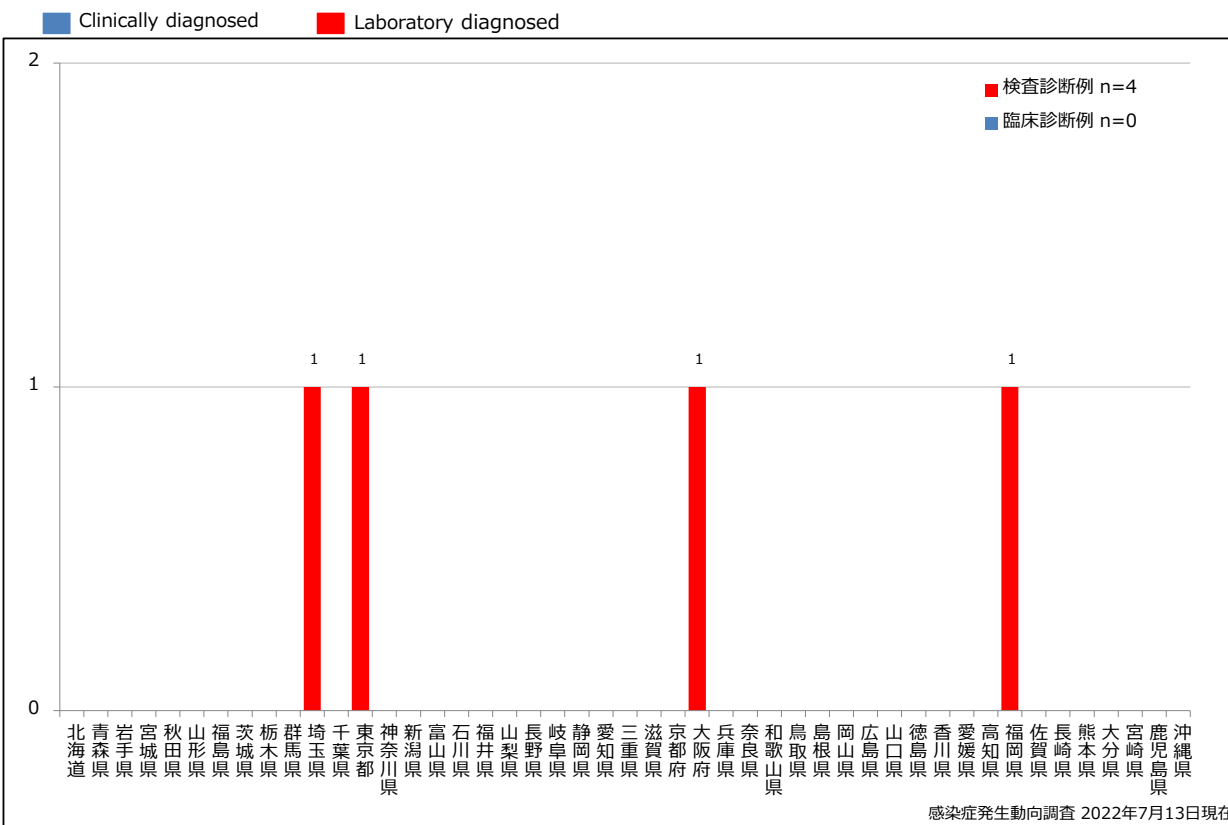

4. 都道府県別病型別風しん累積報告数 2022年 第1~27週 (n=4)

Cumulative rubella cases by prefecture and methods of diagnosis, week 1-27, 2022 (as of July 13, 2022)