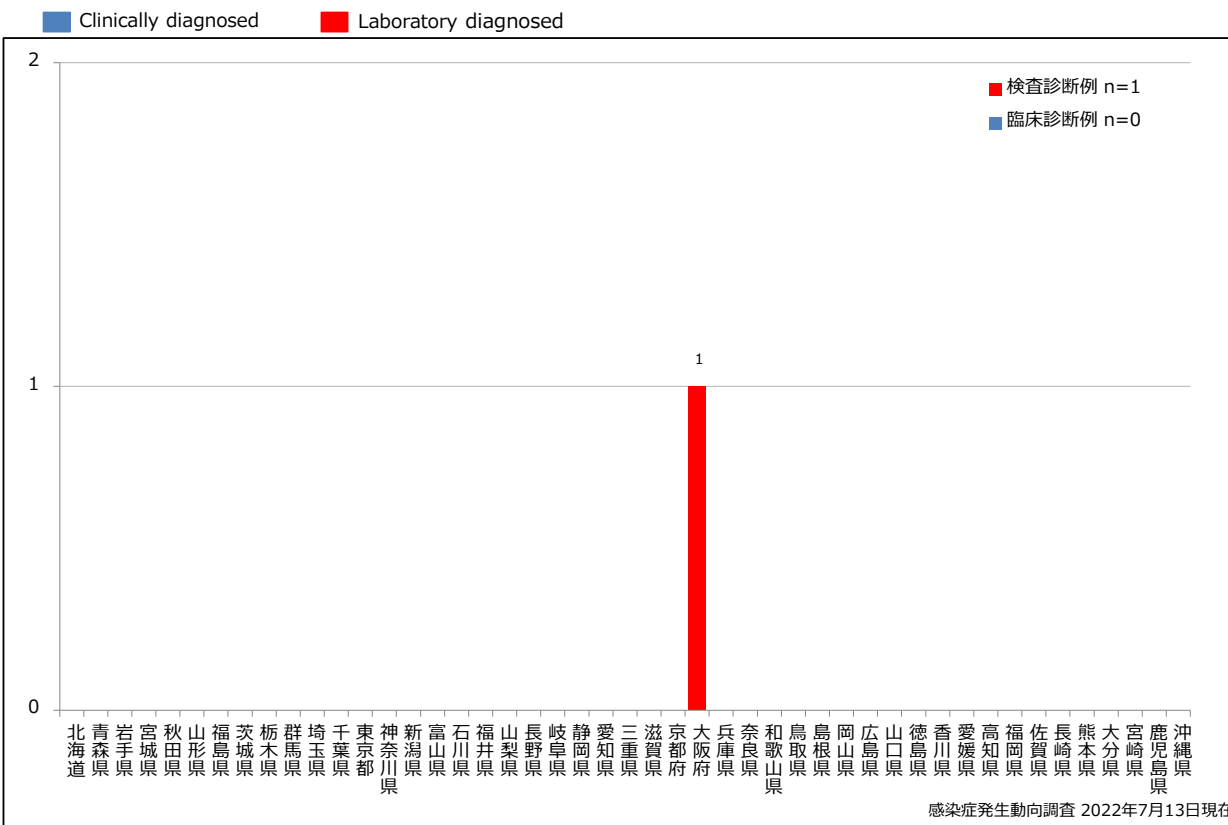

3. 都道府県別病型別風しん報告数 2022年 第27週 (n=1)

Reported rubella cases by prefecture and methods of diagnosis in week 27, 2022 (as of July 13, 2022)