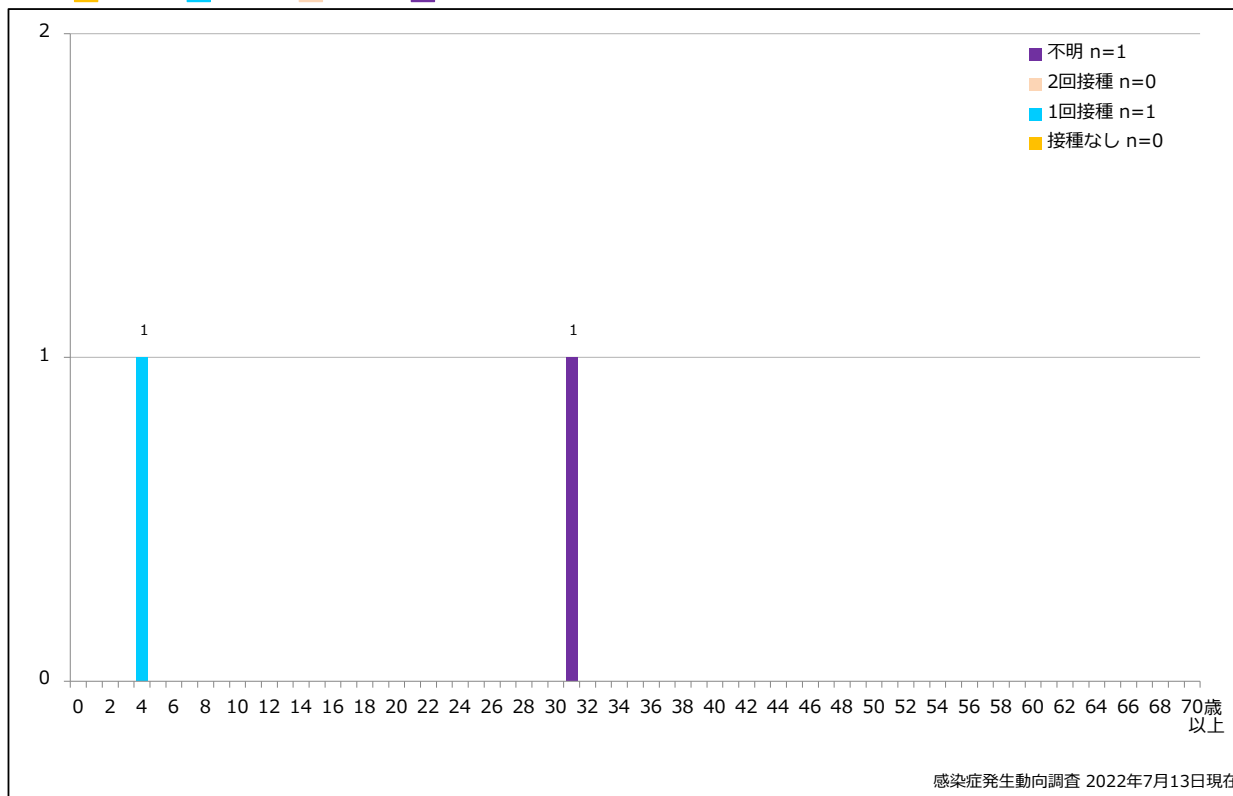

### 4. 都道府県別病型別風しん累積報告数 2022年 第1~27週 (n=4)

Cumulative rubella cases by prefecture and methods of diagnosis, week 1-27, 2022 (as of July 13, 2022)

**5-1. 年齢群別接種歴別風しん累積報告数 (男性) 2022年 第1~27週 (n=2)**

Cumulative rubella cases (male) by age and vaccinated status, week 1-27, 2022 (as of July 13, 2022)

None RCV1 RCV2 Unknown

**5-2. 年齢群別接種歴別風しん累積報告数 (女性) 2022年 第1~27週 (n=2)**

Cumulative rubella cases (female) by age and vaccinated status, week 1-27, 2022 (as of July 13, 2022)

None RCV1 RCV2 Unknown