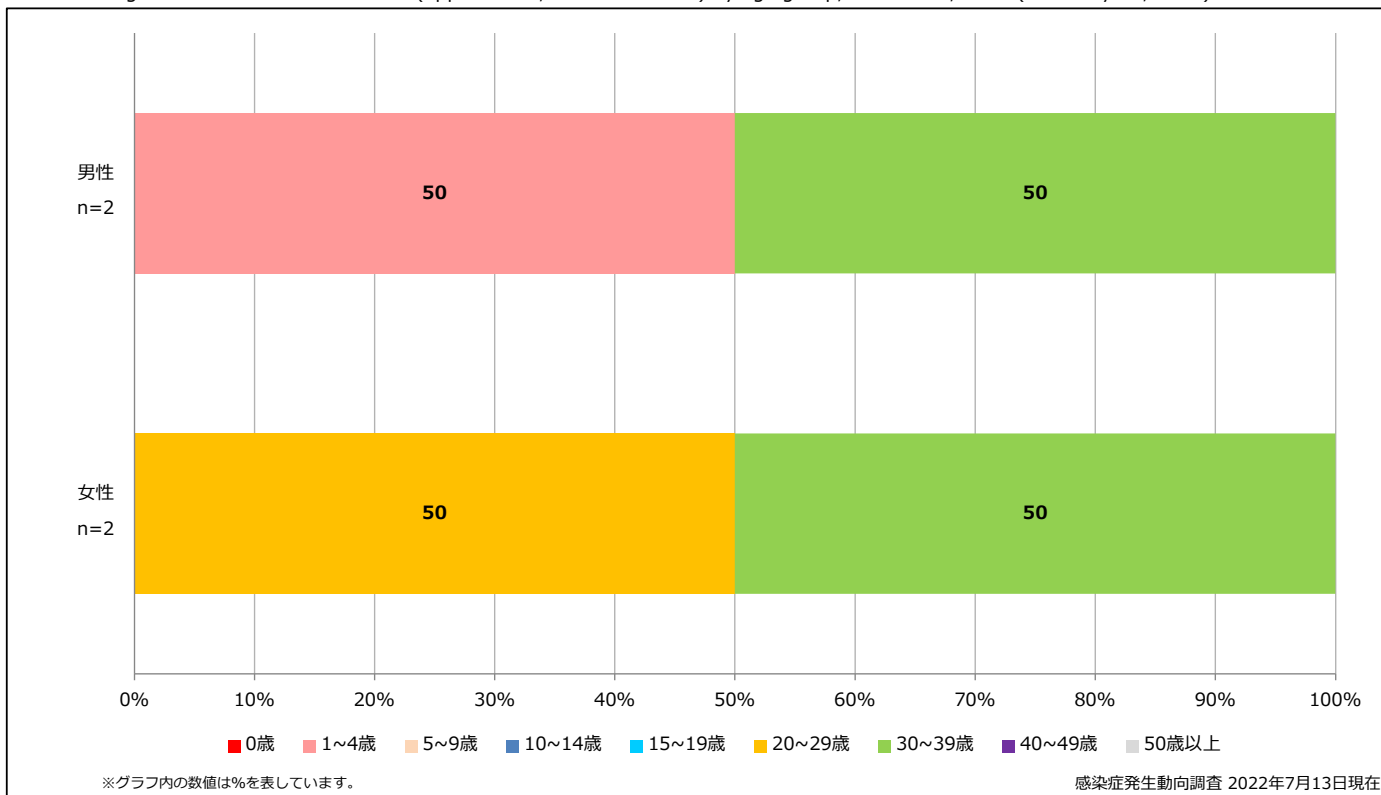

### 4. 都道府県別病型別風しん累積報告数 2022年 第1~27週 (n=4)

Cumulative rubella cases by prefecture and methods of diagnosis, week 1-27, 2022 (as of July 13, 2022)

**5-1. 年齢群別接種歴別風しん累積報告数 (男性) 2022年 第1~27週 (n=2)**

Cumulative rubella cases (male) by age and vaccinated status, week 1-27, 2022 (as of July 13, 2022)

None RCV1 RCV2 Unknown

**5-2. 年齢群別接種歴別風しん累積報告数 (女性) 2022年 第1~27週 (n=2)**

Cumulative rubella cases (female) by age and vaccinated status, week 1-27, 2022 (as of July 13, 2022)

None RCV1 RCV2 Unknown

### 6. 年齢群別風しん累積報告数割合 (男女別) 2022年 第1~27週 (n=4)

Percentage of cumulative rubella cases (upper: male, bottom: female) by age group, week 1-27, 2022 (as of July 13, 2022)