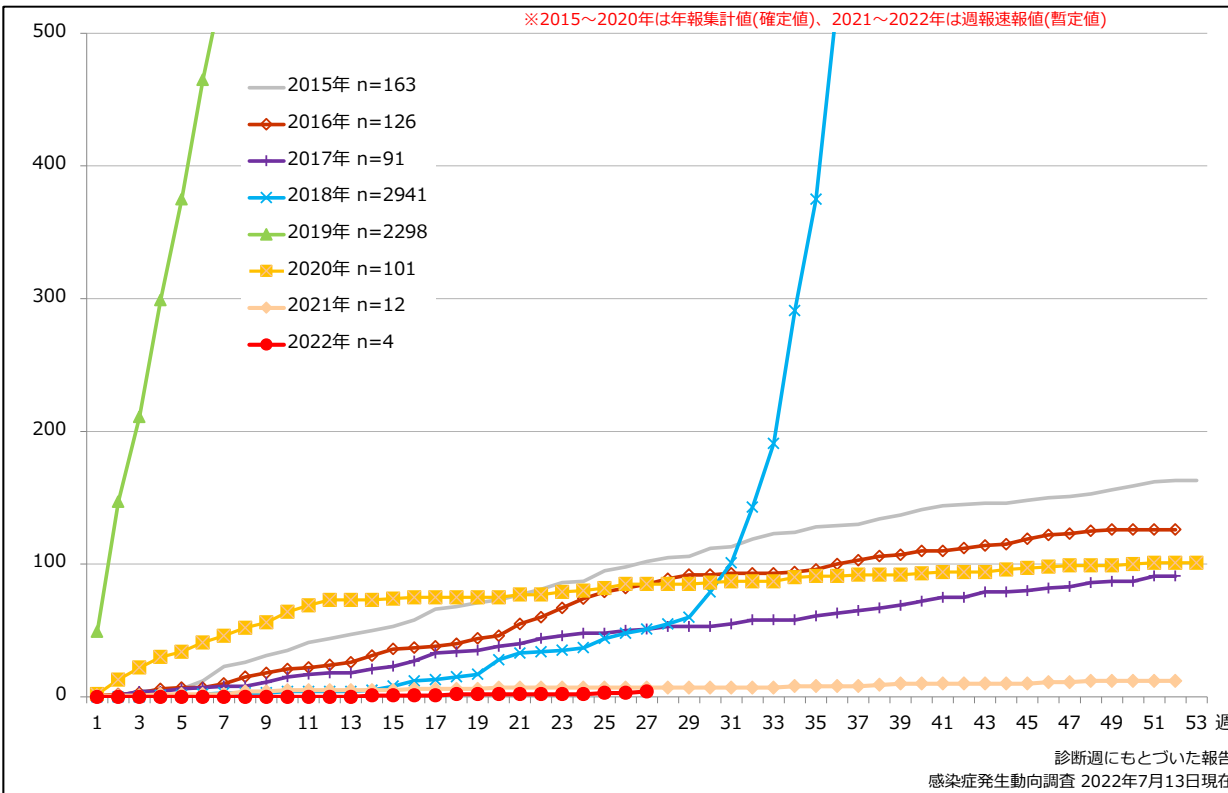

### 6. 年齢群別風しん累積報告数割合 (男女別) 2022年 第1~27週 (n=4)

Percentage of cumulative rubella cases (upper: male, bottom: female) by age group, week 1-27, 2022 (as of July 13, 2022)

### 7. 週別推定感染地域(国内・外)別風しん報告数 2022年 第1~27週 (n=4)

Weekly rubella cases by acquired region, week 1-27, 2022 (based on diagnosed week as of July 13, 2022)

Domestic Imported Unspecified Unknown

8. 都道府県別人口百万人あたり風しん報告数 2022年 第1~27週 (n=4)

Reported rubella cases per 1 million population by prefecture, week 1-27, 2022 (as of July 13, 2022)

追補. 風しん累積報告数の推移 2015~2022年 (第1~27週)

Cumulative rubella cases by week, 2015-2022 (week 1-27) (based on diagnosed week as of July 13, 2022)