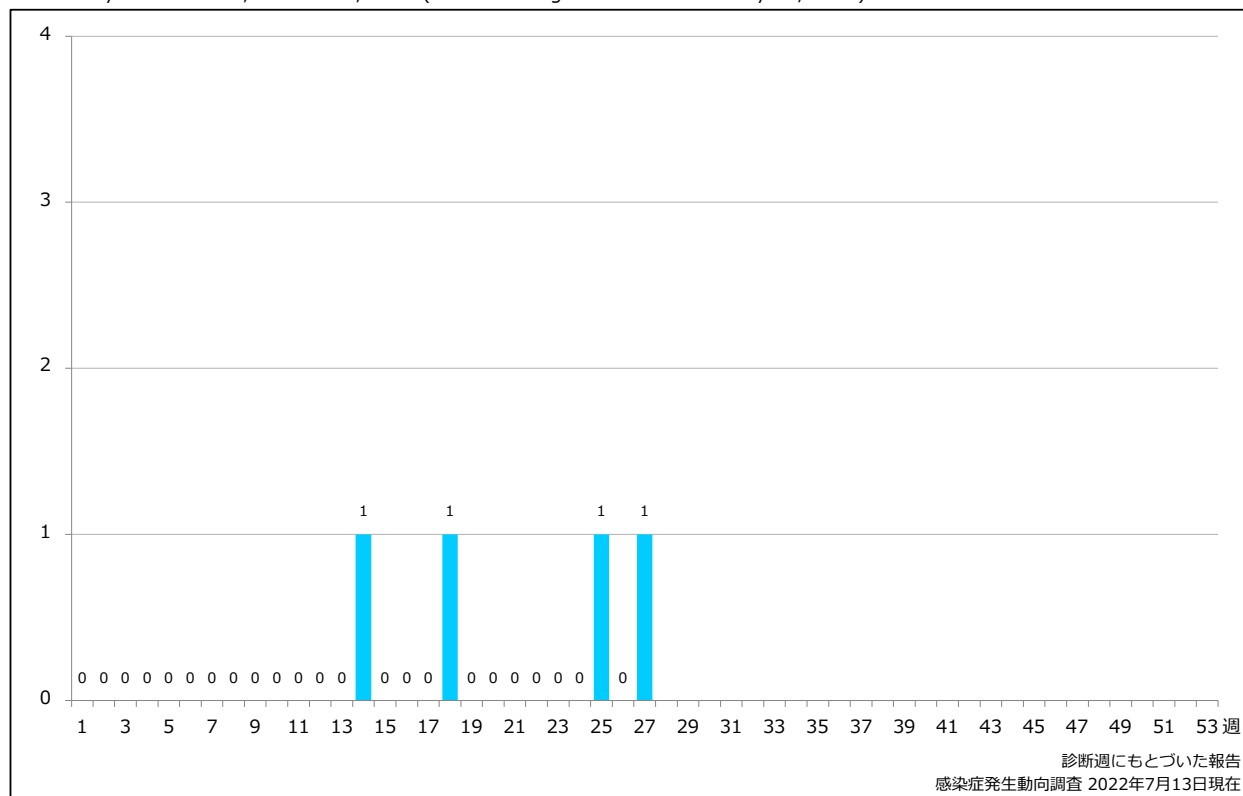

### 1. 風しん累積報告数の推移 2015～2022年 (第1～27週)

Cumulative rubella cases by week, 2015-2022 (week 1-27) (based on diagnosed week as of July 13, 2022)

### 2. 週別風しん報告数 2022年 第1～27週 (n=4)

Weekly rubella cases, week 1-27, 2022 (based on diagnosed week as of July 13, 2022)