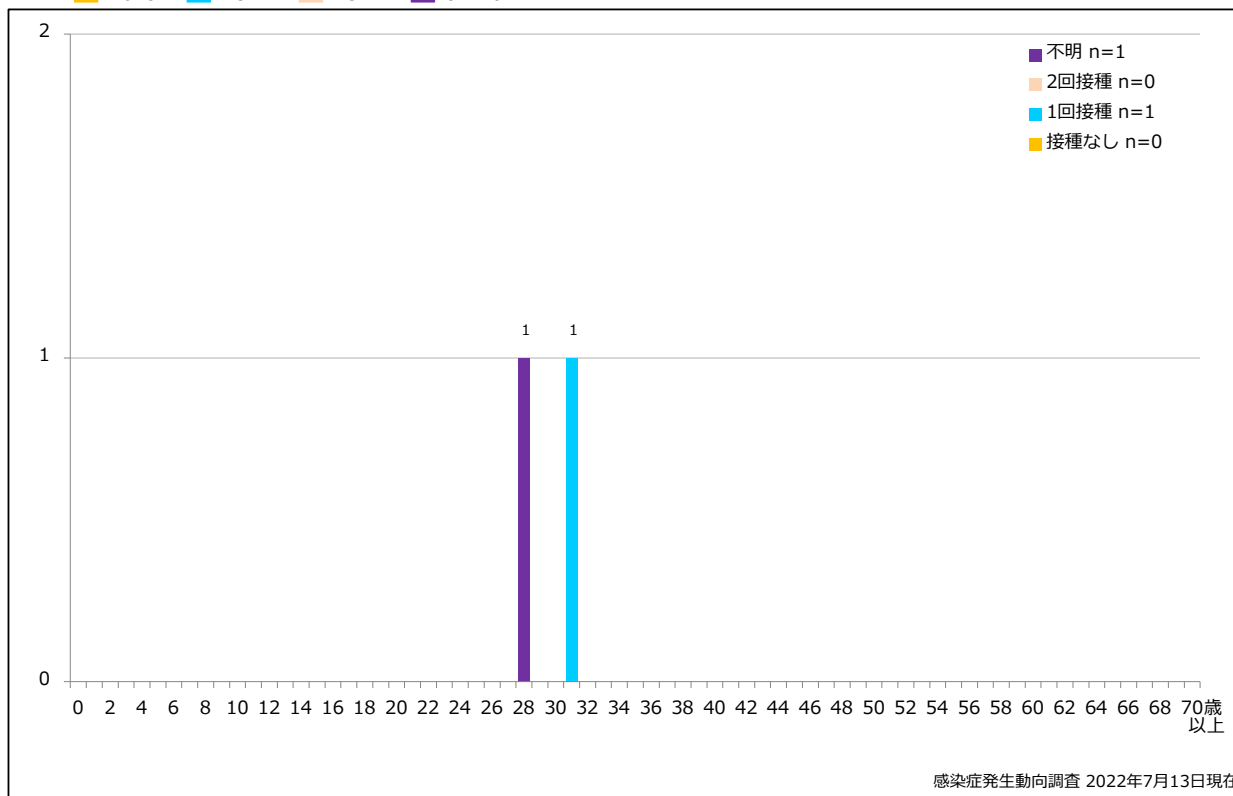

### 4. 都道府県別病型別風しん累積報告数 2022年 第1~27週 (n=4)

Cumulative rubella cases by prefecture and methods of diagnosis, week 1-27, 2022 (as of July 13, 2022)

**5-1. 年齢群別接種歴別風しん累積報告数 (男性) 2022年 第1~27週 (n=2)**

Cumulative rubella cases (male) by age and vaccinated status, week 1-27, 2022 (as of July 13, 2022)

None RCV1 RCV2 Unknown

**5-2. 年齢群別接種歴別風しん累積報告数 (女性) 2022年 第1~27週 (n=2)**

Cumulative rubella cases (female) by age and vaccinated status, week 1-27, 2022 (as of July 13, 2022)

None RCV1 RCV2 Unknown