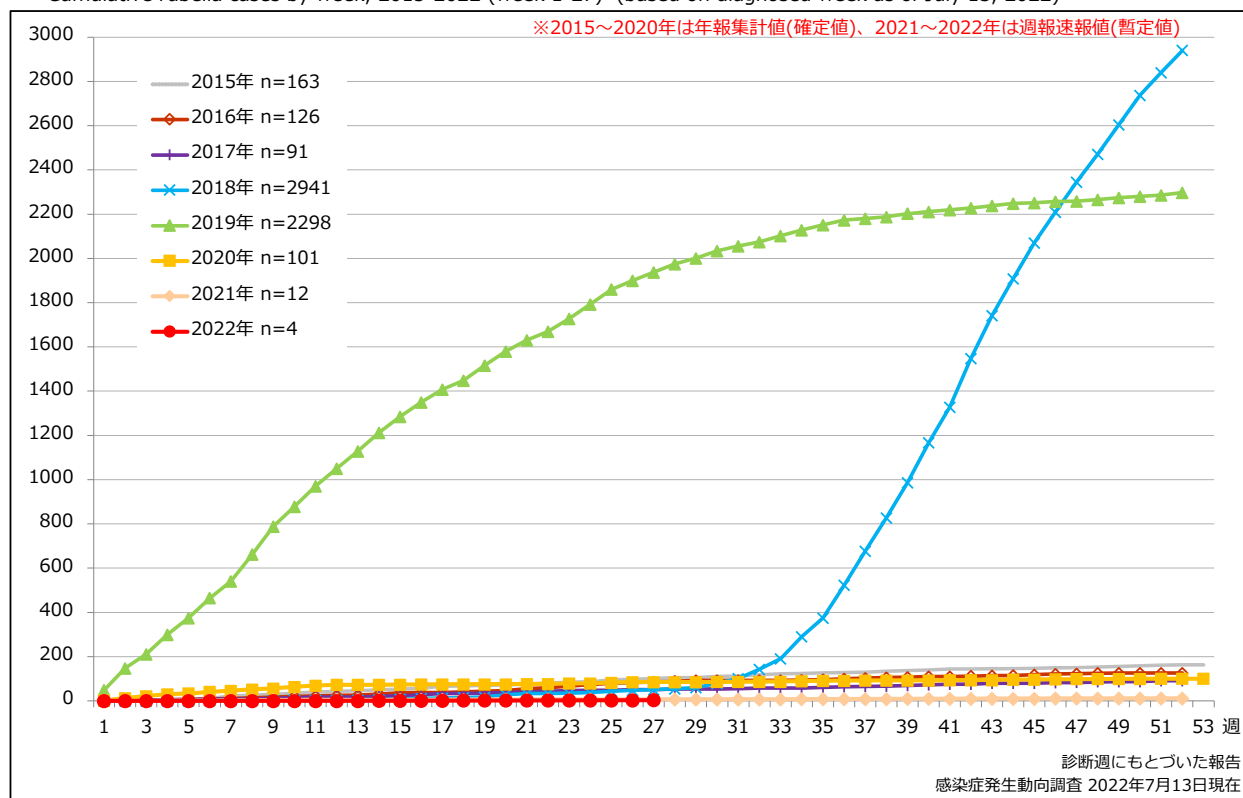

### 1. 風しん累積報告数の推移 2015～2022年 (第1～27週)

Cumulative rubella cases by week, 2015-2022 (week 1-27) (based on diagnosed week as of July 13, 2022)

### 2. 週別風しん報告数 2022年 第1～27週 (n=4)

Weekly rubella cases, week 1-27, 2022 (based on diagnosed week as of July 13, 2022)