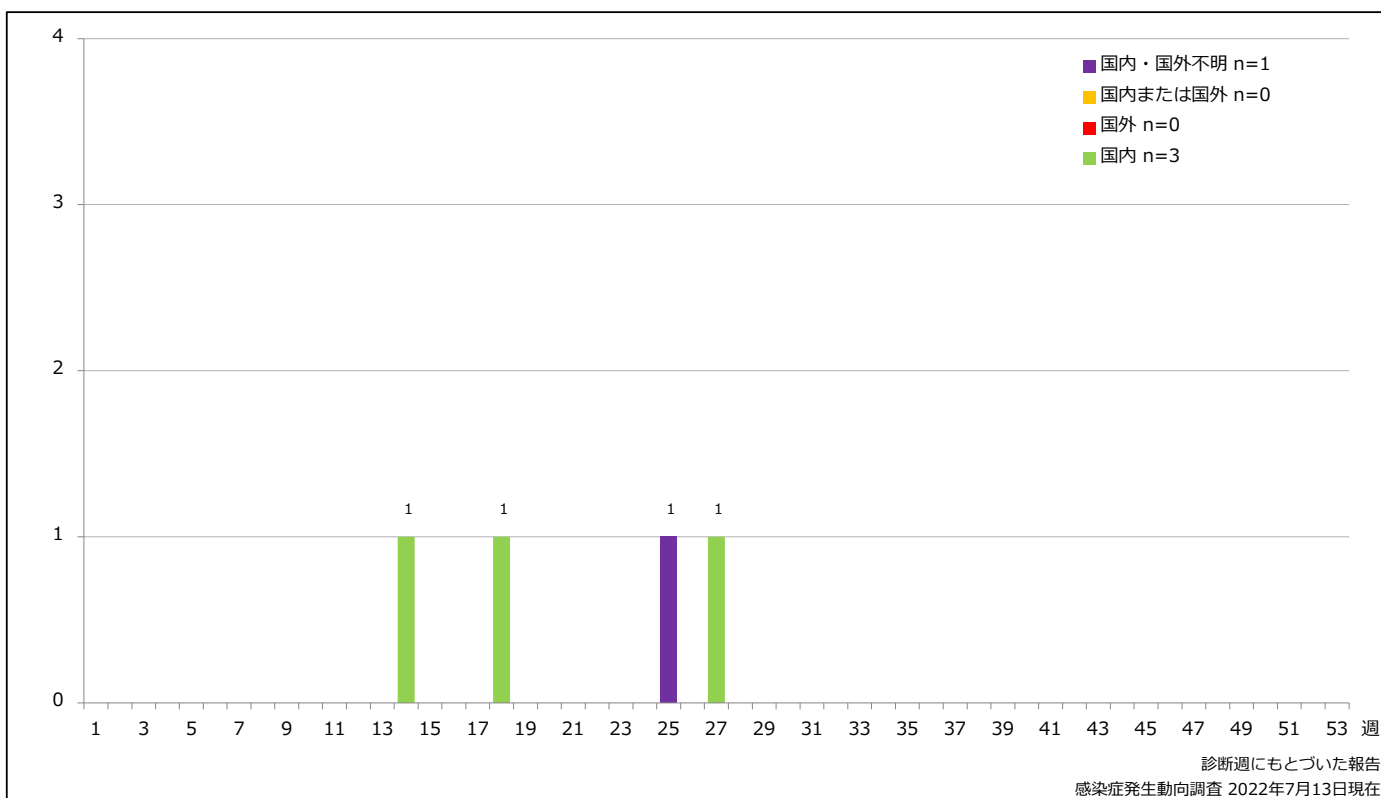

7. 週別推定感染地域(国内・外)別風しん報告数 2022年 第1~27週 (n=4)

Weekly rubella cases by acquired region, week 1-27, 2022 (based on diagnosed week as of July 13, 2022)

Domestic Imported Unspecified Unknown