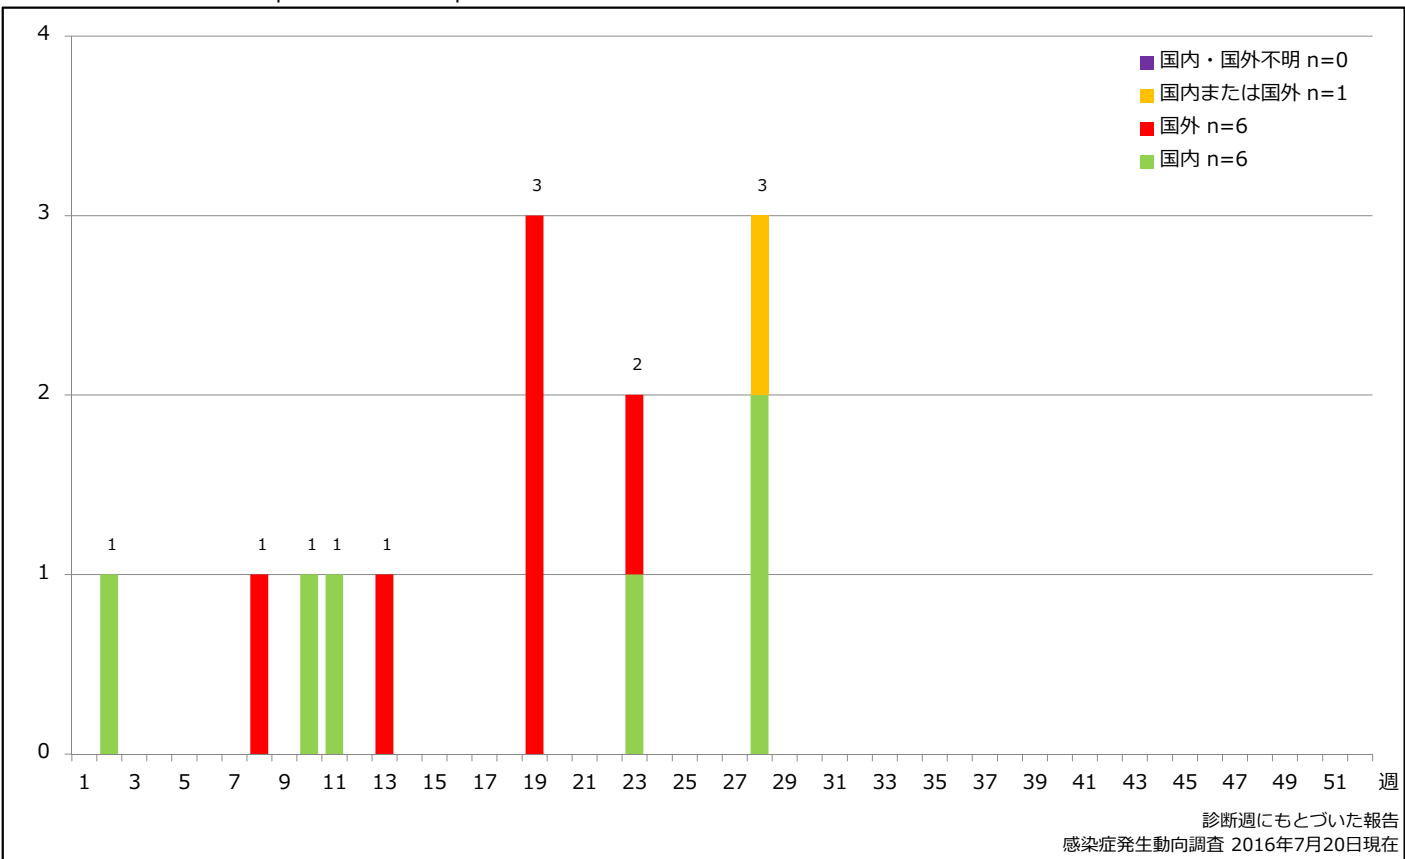

8. 週別推定感染地域(国内・外)別麻疹報告数 2016年 第1~28週 (n=13)

Weekly measles cases by acquired region, week 1-28, 2016 (based on diagnosed week as of July 20, 2016)

■ Domestic ■ Imported ■ Unspecified ■ Unknown