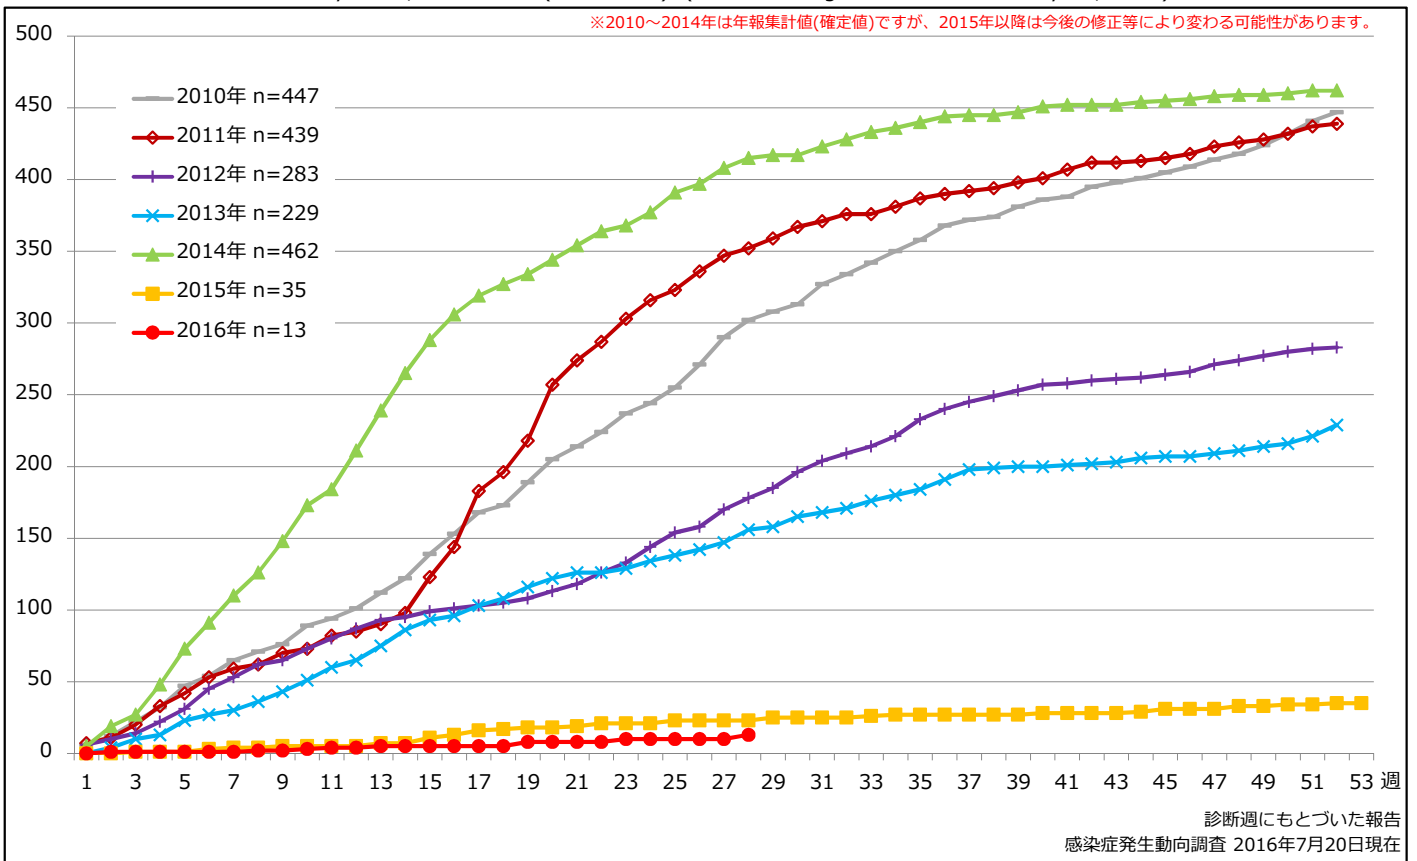

1. 麻疹累積報告数の推移 2010~2016年 (第1~28週)

Cumulative measles cases by week, 2010-2016 (week 1-28) (based on diagnosed week as of July 20, 2016)

2. 週別麻疹報告数 2016年 第1~28週 (n=13)

Weekly measles cases, week 1-28, 2016 (based on diagnosed week as of July 20, 2016)

3. 都道府県別病型別麻疹報告数 2016年 第28週 (n=0)

Reported measles cases by prefecture and methods of diagnosis in week 28, 2016 (as of July 20, 2016)

■ Clinically diagnosed
 ■ Laboratory diagnosed
 ■ Modified measles, Laboratory diagnosed

4. 都道府県別病型別麻疹累積報告数 2016年 第1~28週 (n=13)

Cumulative measles cases by prefecture and methods of diagnosis, week 1-28, 2016 (as of July 20, 2016)

■ Clinically diagnosed
 ■ Laboratory diagnosed
 ■ Modified measles, Laboratory diagnosed