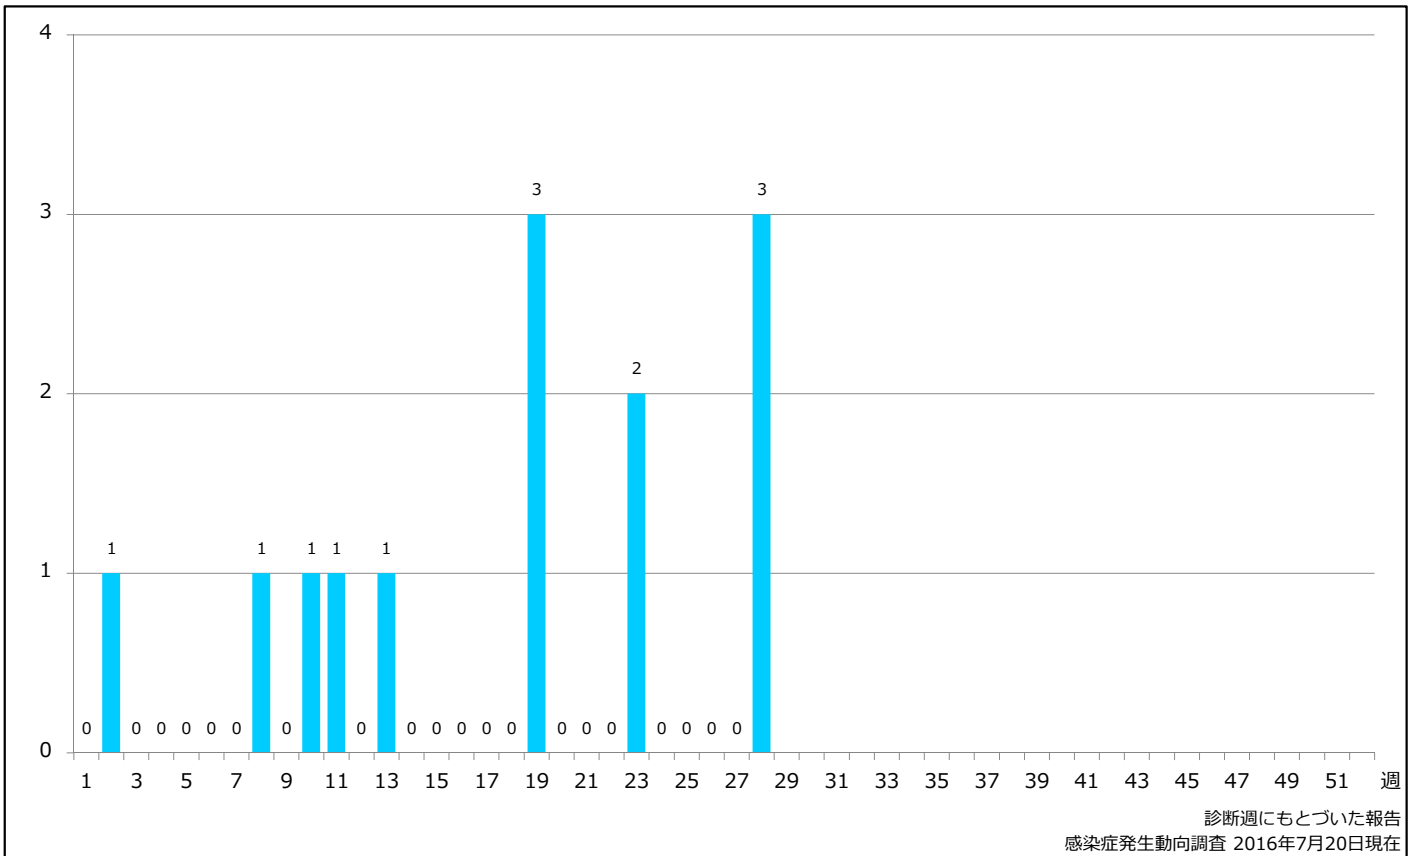

1. 麻疹累積報告数の推移 2010~2016年 (第1~28週)

Cumulative measles cases by week, 2010-2016 (week 1-28) (based on diagnosed week as of July 20, 2016)

2. 週別麻疹報告数 2016年 第1~28週 (n=13)

Weekly measles cases, week 1-28, 2016 (based on diagnosed week as of July 20, 2016)