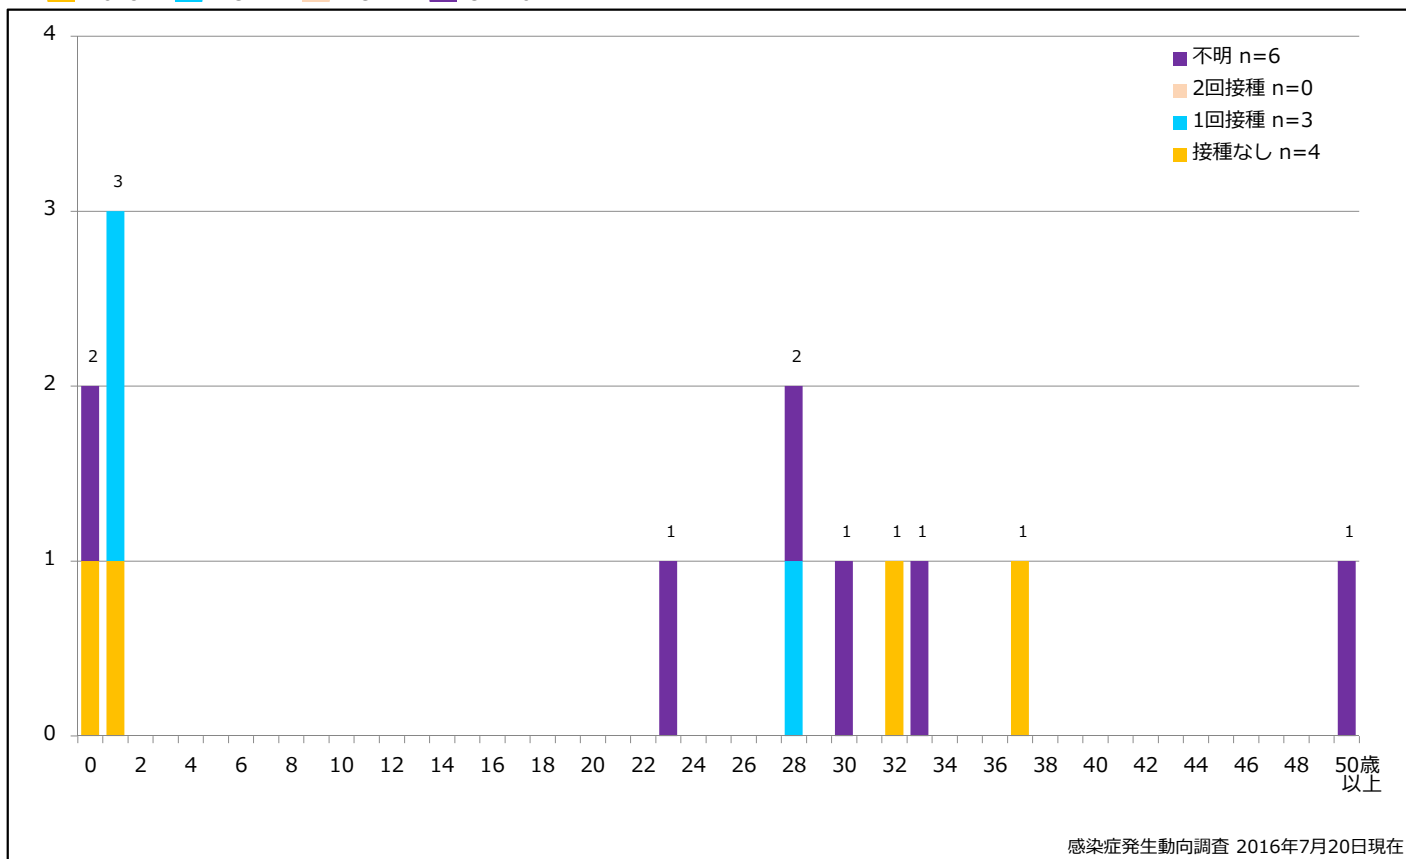

5. 都道府県別接種歴別麻疹累積報告数 2016年 第1~28週 (n=13)

Cumulative measles cases by prefecture and vaccinated status, week 1-28, 2016 (as of July 20, 2016)

None MCV1 MCV2 Unknown

6. 年齢群別接種歴別麻疹累積報告数 2016年 第1~28週 (n=13)

Cumulative measles cases by age and vaccinated status, week 1-28, 2016 (as of July 20, 2016)

None MCV1 MCV2 Unknown

7. 年齢群別麻疹累積報告数割合 2016年 第1~28週 (n=13)

Percentage of cumulative measles cases by age group, week 1-28, 2016 (as of July 20, 2016)

8. 週別推定感染地域(国内・外)別麻疹報告数 2016年 第1~28週 (n=13)

Weekly measles cases by acquired region, week 1-28, 2016 (based on diagnosed week as of July 20, 2016)