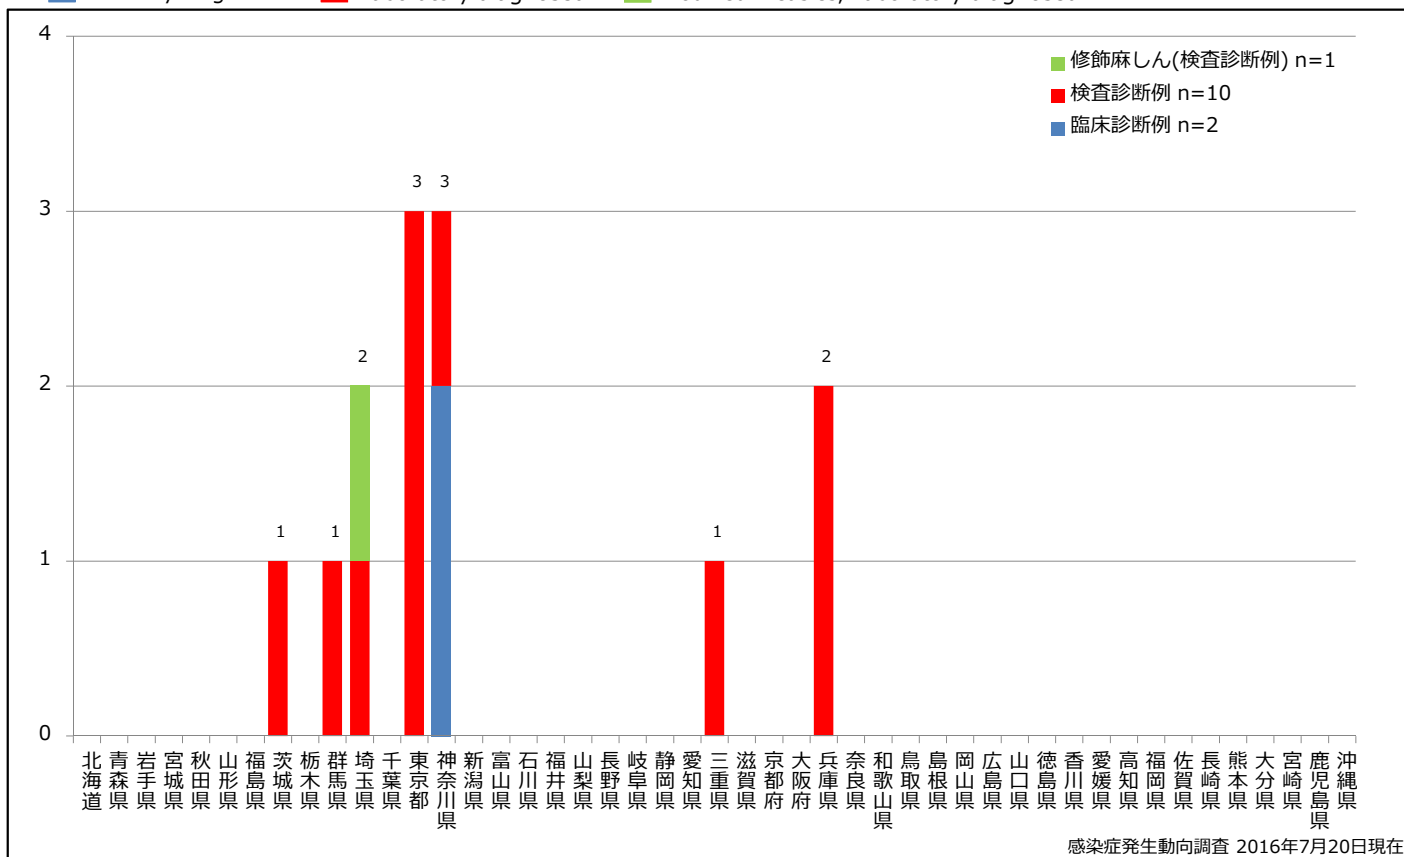

1. 麻疹累積報告数の推移 2010~2016年 (第1~28週)

Cumulative measles cases by week, 2010-2016 (week 1-28) (based on diagnosed week as of July 20, 2016)

2. 週別麻疹報告数 2016年 第1~28週 (n=13)

Weekly measles cases, week 1-28, 2016 (based on diagnosed week as of July 20, 2016)

3. 都道府県別病型別麻疹報告数 2016年 第28週 (n=0)

Reported measles cases by prefecture and methods of diagnosis in week 28, 2016 (as of July 20, 2016)

■ Clinically diagnosed
 ■ Laboratory diagnosed
 ■ Modified measles, Laboratory diagnosed

4. 都道府県別病型別麻疹累積報告数 2016年 第1~28週 (n=13)

Cumulative measles cases by prefecture and methods of diagnosis, week 1-28, 2016 (as of July 20, 2016)

■ Clinically diagnosed
 ■ Laboratory diagnosed
 ■ Modified measles, Laboratory diagnosed