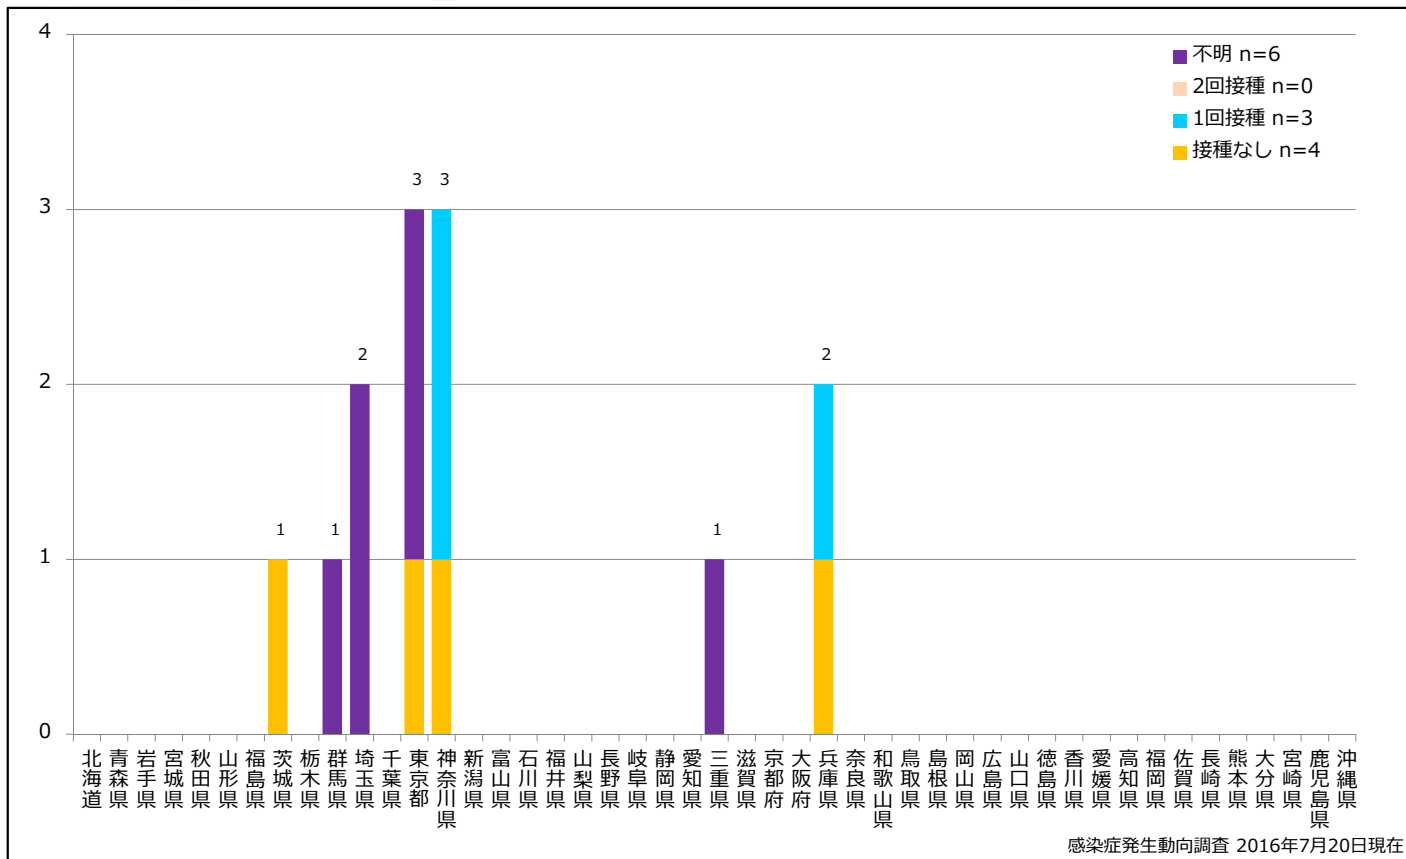

1. 麻疹累積報告数の推移 2010~2016年 (第1~28週)

Cumulative measles cases by week, 2010-2016 (week 1-28) (based on diagnosed week as of July 20, 2016)

2. 週別麻疹報告数 2016年 第1~28週 (n=13)

Weekly measles cases, week 1-28, 2016 (based on diagnosed week as of July 20, 2016)

4. 都道府県別病型別麻疹累積報告数 2016年 第1~28週 (n=13)

Cumulative measles cases by prefecture and methods of diagnosis, week 1-28, 2016 (as of July 20, 2016)

■ Clinically diagnosed
 ■ Laboratory diagnosed
 ■ Modified measles, Laboratory diagnosed

5. 都道府県別接種歴別麻疹累積報告数 2016年 第1~28週 (n=13)

Cumulative measles cases by prefecture and vaccinated status, week 1-28, 2016 (as of July 20, 2016)

None MCV1 MCV2 Unknown

6. 年齢群別接種歴別麻疹累積報告数 2016年 第1~28週 (n=13)

Cumulative measles cases by age and vaccinated status, week 1-28, 2016 (as of July 20, 2016)