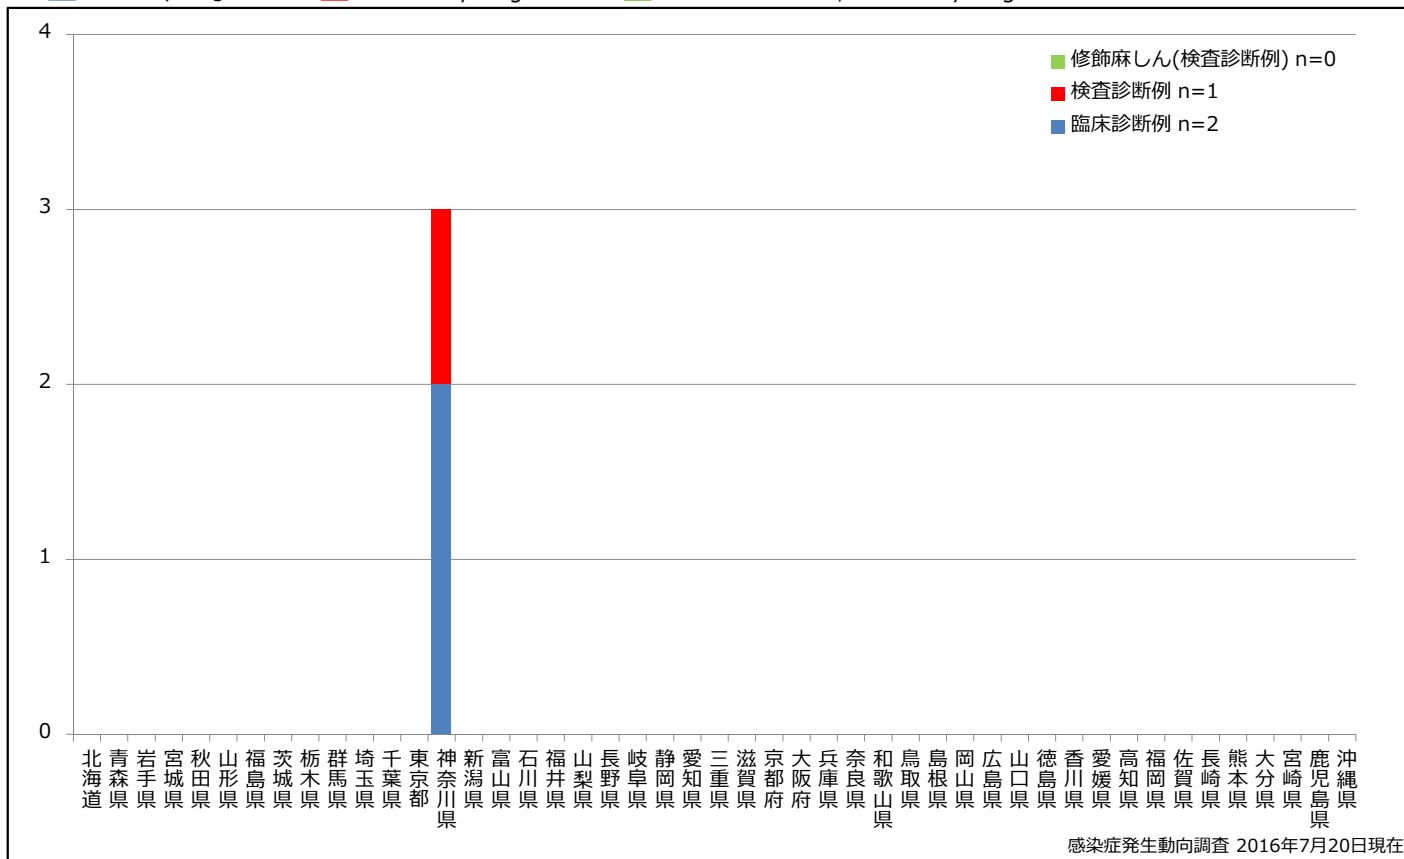

3. 都道府県別病型別麻疹報告数 2016年 第28週 (n=0)

Reported measles cases by prefecture and methods of diagnosis in week 28, 2016 (as of July 20, 2016)

■ Clinically diagnosed
■ Laboratory diagnosed
■ Modified measles, Laboratory diagnosed