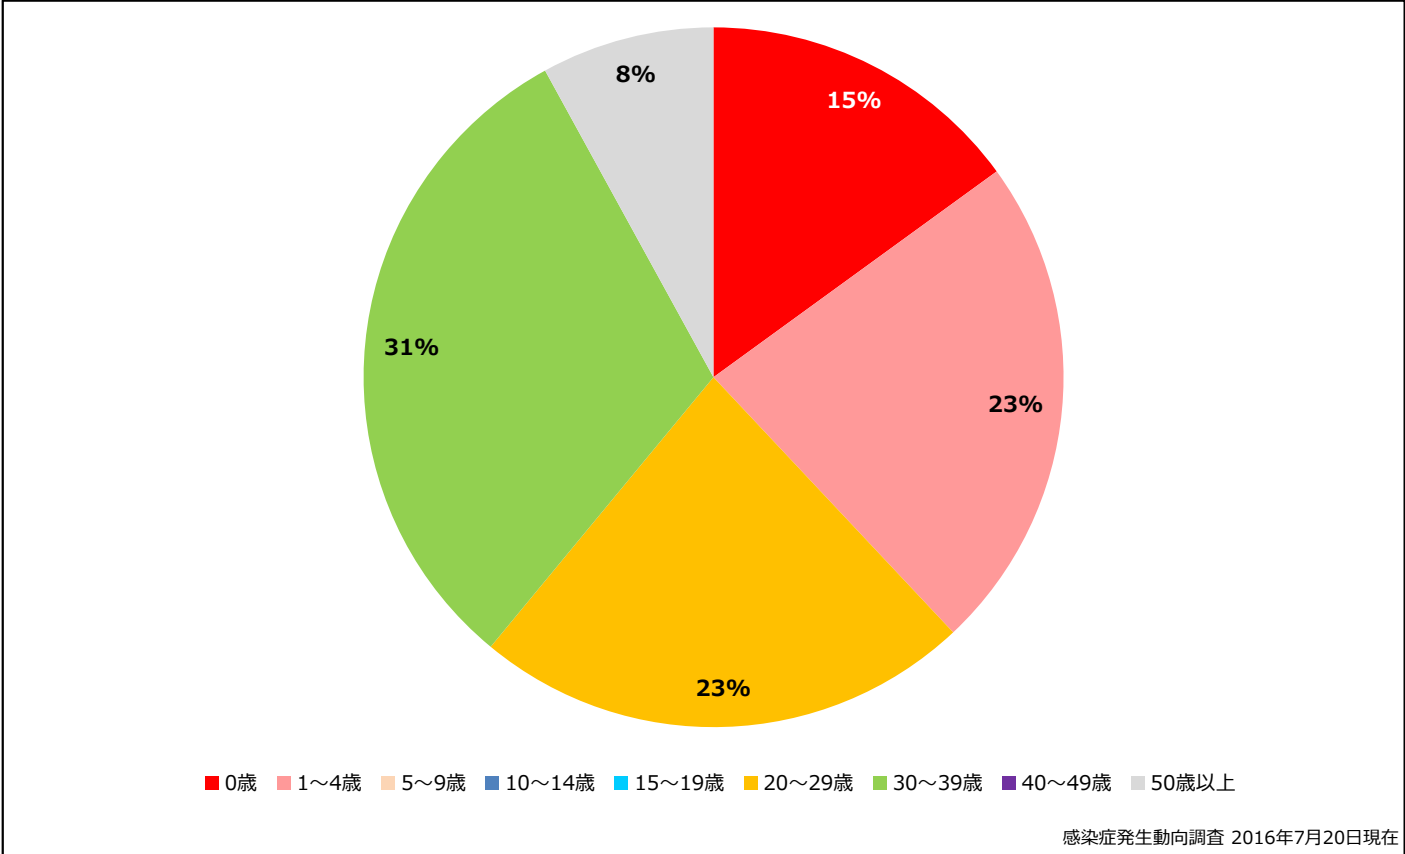

5. 都道府県別接種歴別麻疹累積報告数 2016年 第1~28週 (n=13)

Cumulative measles cases by prefecture and vaccinated status, week 1-28, 2016 (as of July 20, 2016)

None MCV1 MCV2 Unknown

6. 年齢群別接種歴別麻疹累積報告数 2016年 第1~28週 (n=13)

Cumulative measles cases by age and vaccinated status, week 1-28, 2016 (as of July 20, 2016)

None MCV1 MCV2 Unknown

7. 年齢群別麻疹累積報告数割合 2016年 第1~28週 (n=13)

Percentage of cumulative measles cases by age group, week 1-28, 2016 (as of July 20, 2016)

8. 週別推定感染地域(国内・外)別麻疹報告数 2016年 第1~28週 (n=13)

Weekly measles cases by acquired region, week 1-28, 2016 (based on diagnosed week as of July 20, 2016)