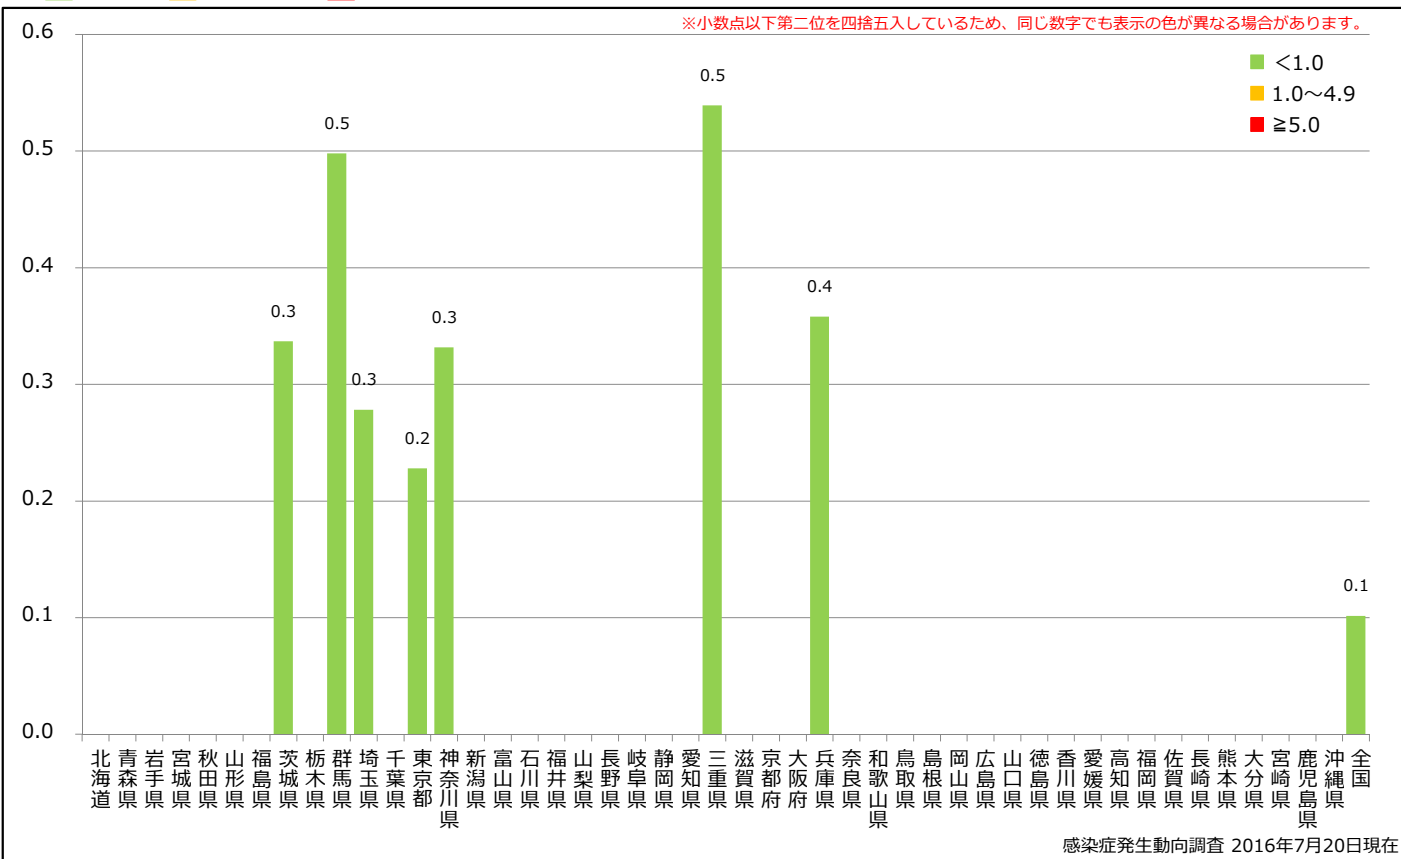

9. 都道府県別人口百万人あたり麻疹報告数 2016年 第1~28週 (n=13)

Reported measles cases per 1 million population by prefecture, week 1-28, 2016 (as of July 20, 2016)

■ <1.0 ■ 1.0~4.9 ■ ≥5.0