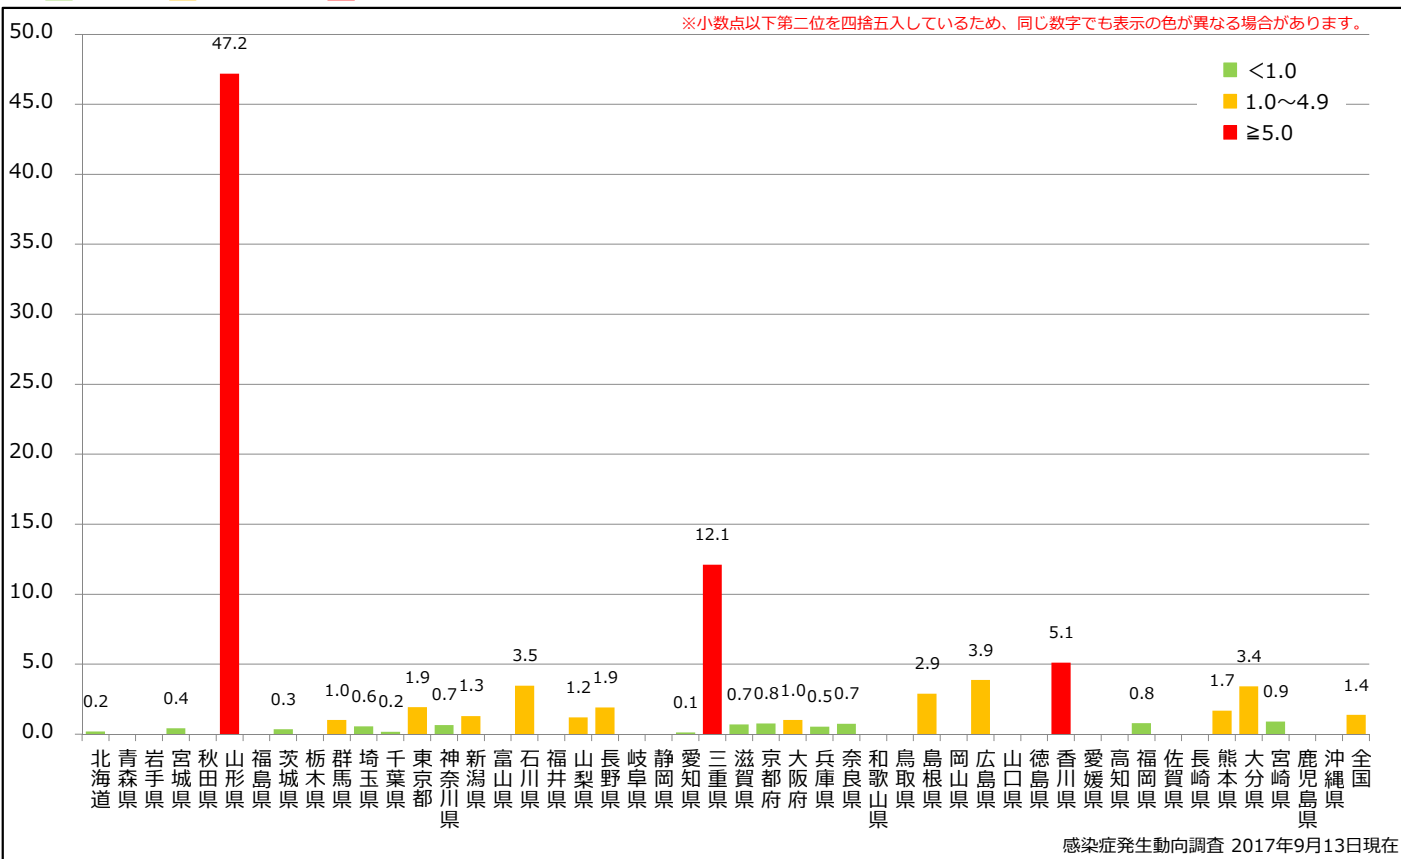

Cumulative measles cases by age and vaccinated status, week 1-36, 2017 (as of September 13, 2017)

None MCV1 MCV2 Unknown

感染症発生動向調査 2017年9月13日現在

7. 年齢群別麻疹累積報告数割合 2017年 第1~36週 (n=176)

Percentage of cumulative measles cases by age group, week 1-36, 2017 (as of September 13, 2017)

8. 週別推定感染地域(国内・外)別麻疹報告数 2017年 第1~36週 (n=176)

Weekly measles cases by acquired region, week 1-36, 2017 (based on diagnosed week as of September 13, 2017)

Domestic Imported Unspecified Unknown

9. 都道府県別人口百万人あたり麻疹報告数 2017年 第1~36週 (n=176)

Reported measles cases per 1 million population by prefecture, week 1-36, 2017 (as of September 13, 2017)

■ <1.0 ■ 1.0~4.9 ■ ≥5.0

Weekly measles cases from week 01 to week 36, 2017 (based on diagnosed week as of September 13, 2017)