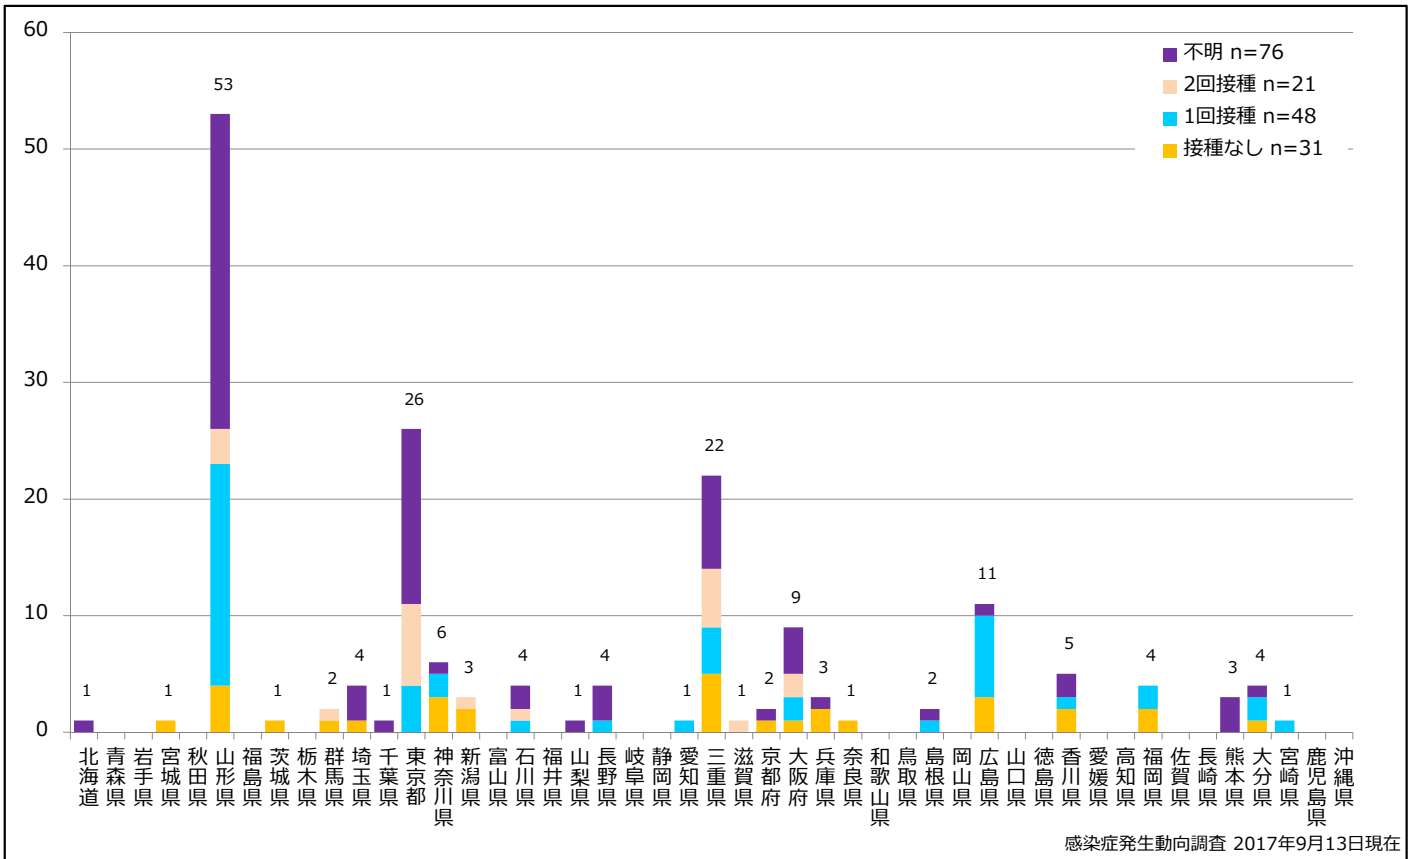

1. 麻疹累積報告数の推移 2011~2017年 (第1~36週)

Cumulative measles cases by week, 2011-2017 (week 1-36) (based on diagnosed week as of September 13, 2017)

2. 週別麻疹報告数 2017年 第1~36週 (n=176)

Weekly measles cases, week 1-36, 2017 (based on diagnosed week as of September 13, 2017)

4. 都道府県別病型別麻疹累積報告数 2017年 第1~36週 (n=176)

Cumulative measles cases by prefecture and methods of diagnosis, week 1-36, 2017 (as of September 13, 2017)

■ Clinically diagnosed ■ Laboratory diagnosed ■ Modified measles, Laboratory diagnosed

5. 都道府県別接種歴別麻疹累積報告数 2017年 第1~36週 (n=176)

Cumulative measles cases by prefecture and vaccinated status, week 1-36, 2017 (as of September 13, 2017)

None MCV1 MCV2 Unknown

感染症発生動向調査 2017年9月13日現在

6. 年齢群別接種歴別麻疹累積報告数 2017年 第1~36週 (n=176)

Cumulative measles cases by age and vaccinated status, week 1-36, 2017 (as of September 13, 2017)

None MCV1 MCV2 Unknown

感染症発生動向調査 2017年9月13日現在

7. 年齢群別麻疹累積報告数割合 2017年 第1~36週 (n=176)

Percentage of cumulative measles cases by age group, week 1-36, 2017 (as of September 13, 2017)