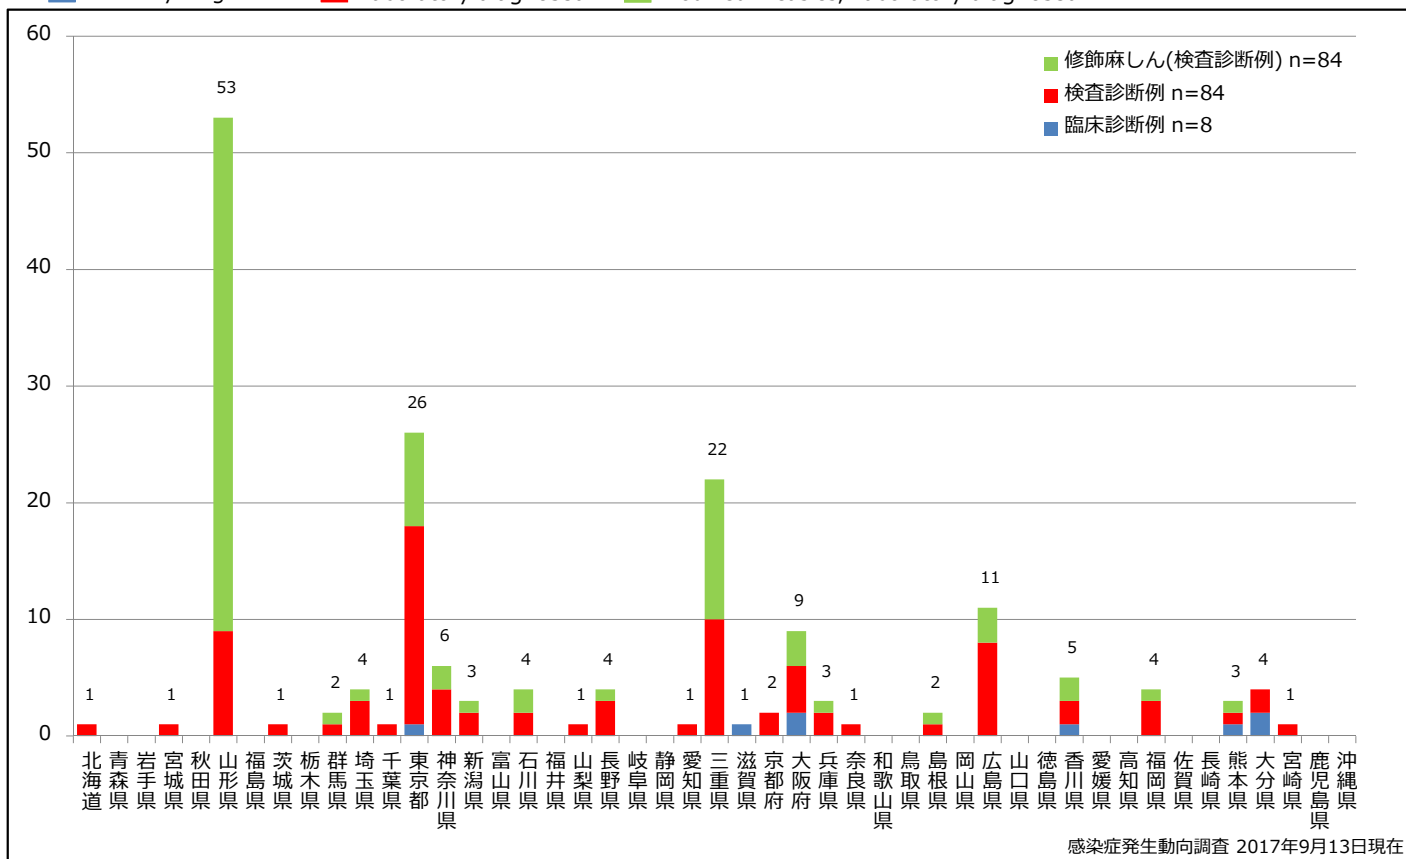

1. 麻疹累積報告数の推移 2011~2017年 (第1~36週)

Cumulative measles cases by week, 2011-2017 (week 1-36) (based on diagnosed week as of September 13, 2017)

2. 週別麻疹報告数 2017年 第1~36週 (n=176)

Weekly measles cases, week 1-36, 2017 (based on diagnosed week as of September 13, 2017)

3. 都道府県別病型別麻疹報告数 2017年 第36週 (n=0)

Reported measles cases by prefecture and methods of diagnosis in week 36, 2017 (as of September 13, 2017)

■ Clinically diagnosed ■ Laboratory diagnosed ■ Modified measles, Laboratory diagnosed

4. 都道府県別病型別麻疹累積報告数 2017年 第1~36週 (n=176)

Cumulative measles cases by prefecture and methods of diagnosis, week 1-36, 2017 (as of September 13, 2017)

■ Clinically diagnosed ■ Laboratory diagnosed ■ Modified measles, Laboratory diagnosed

5. 都道府県別接種歴別麻疹累積報告数 2017年 第1~36週 (n=176)

Cumulative measles cases by prefecture and vaccinated status, week 1-36, 2017 (as of September 13, 2017)

None MCV1 MCV2 Unknown

感染症発生動向調査 2017年9月13日現在

6. 年齢群別接種歴別麻疹累積報告数 2017年 第1~36週 (n=176)