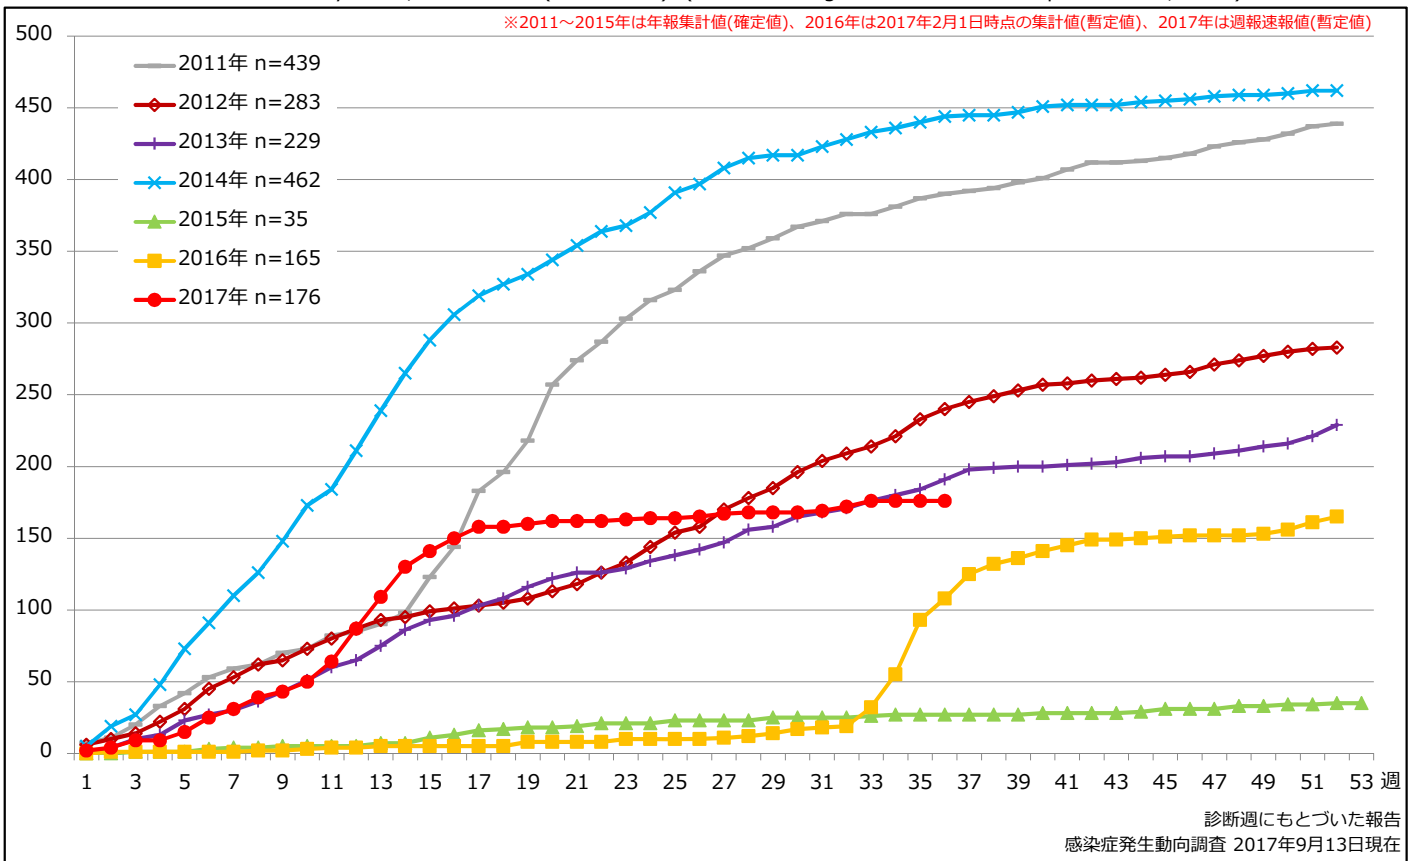

1. 麻疹累積報告数の推移 2011~2017年 (第1~36週)

Cumulative measles cases by week, 2011-2017 (week 1-36) (based on diagnosed week as of September 13, 2017)

2. 週別麻疹報告数 2017年 第1~36週 (n=176)

Weekly measles cases, week 1-36, 2017 (based on diagnosed week as of September 13, 2017)

3. 都道府県別病型別麻疹報告数 2017年 第36週 (n=0)

Reported measles cases by prefecture and methods of diagnosis in week 36, 2017 (as of September 13, 2017)

■ Clinically diagnosed ■ Laboratory diagnosed ■ Modified measles, Laboratory diagnosed

4. 都道府県別病型別麻疹累積報告数 2017年 第1~36週 (n=176)

Cumulative measles cases by prefecture and methods of diagnosis, week 1-36, 2017 (as of September 13, 2017)

■ Clinically diagnosed ■ Laboratory diagnosed ■ Modified measles, Laboratory diagnosed