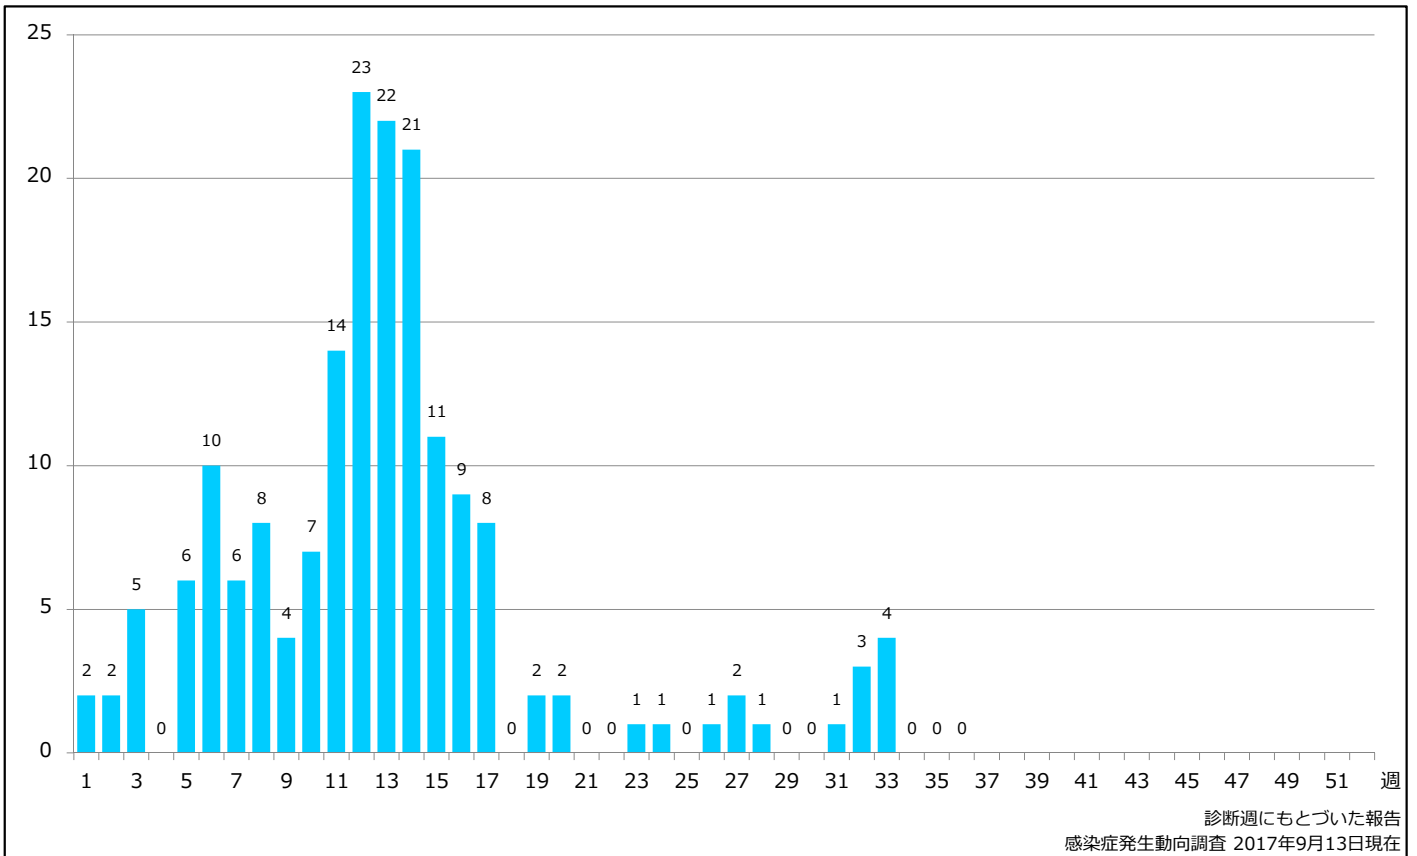

1. 麻疹累積報告数の推移 2011~2017年 (第1~36週)

Cumulative measles cases by week, 2011-2017 (week 1-36) (based on diagnosed week as of September 13, 2017)

2. 週別麻疹報告数 2017年 第1~36週 (n=176)

Weekly measles cases, week 1-36, 2017 (based on diagnosed week as of September 13, 2017)

3. 都道府県別病型別麻疹報告数 2017年 第36週 (n=0)

Reported measles cases by prefecture and methods of diagnosis in week 36, 2017 (as of September 13, 2017)

■ Clinically diagnosed ■ Laboratory diagnosed ■ Modified measles, Laboratory diagnosed