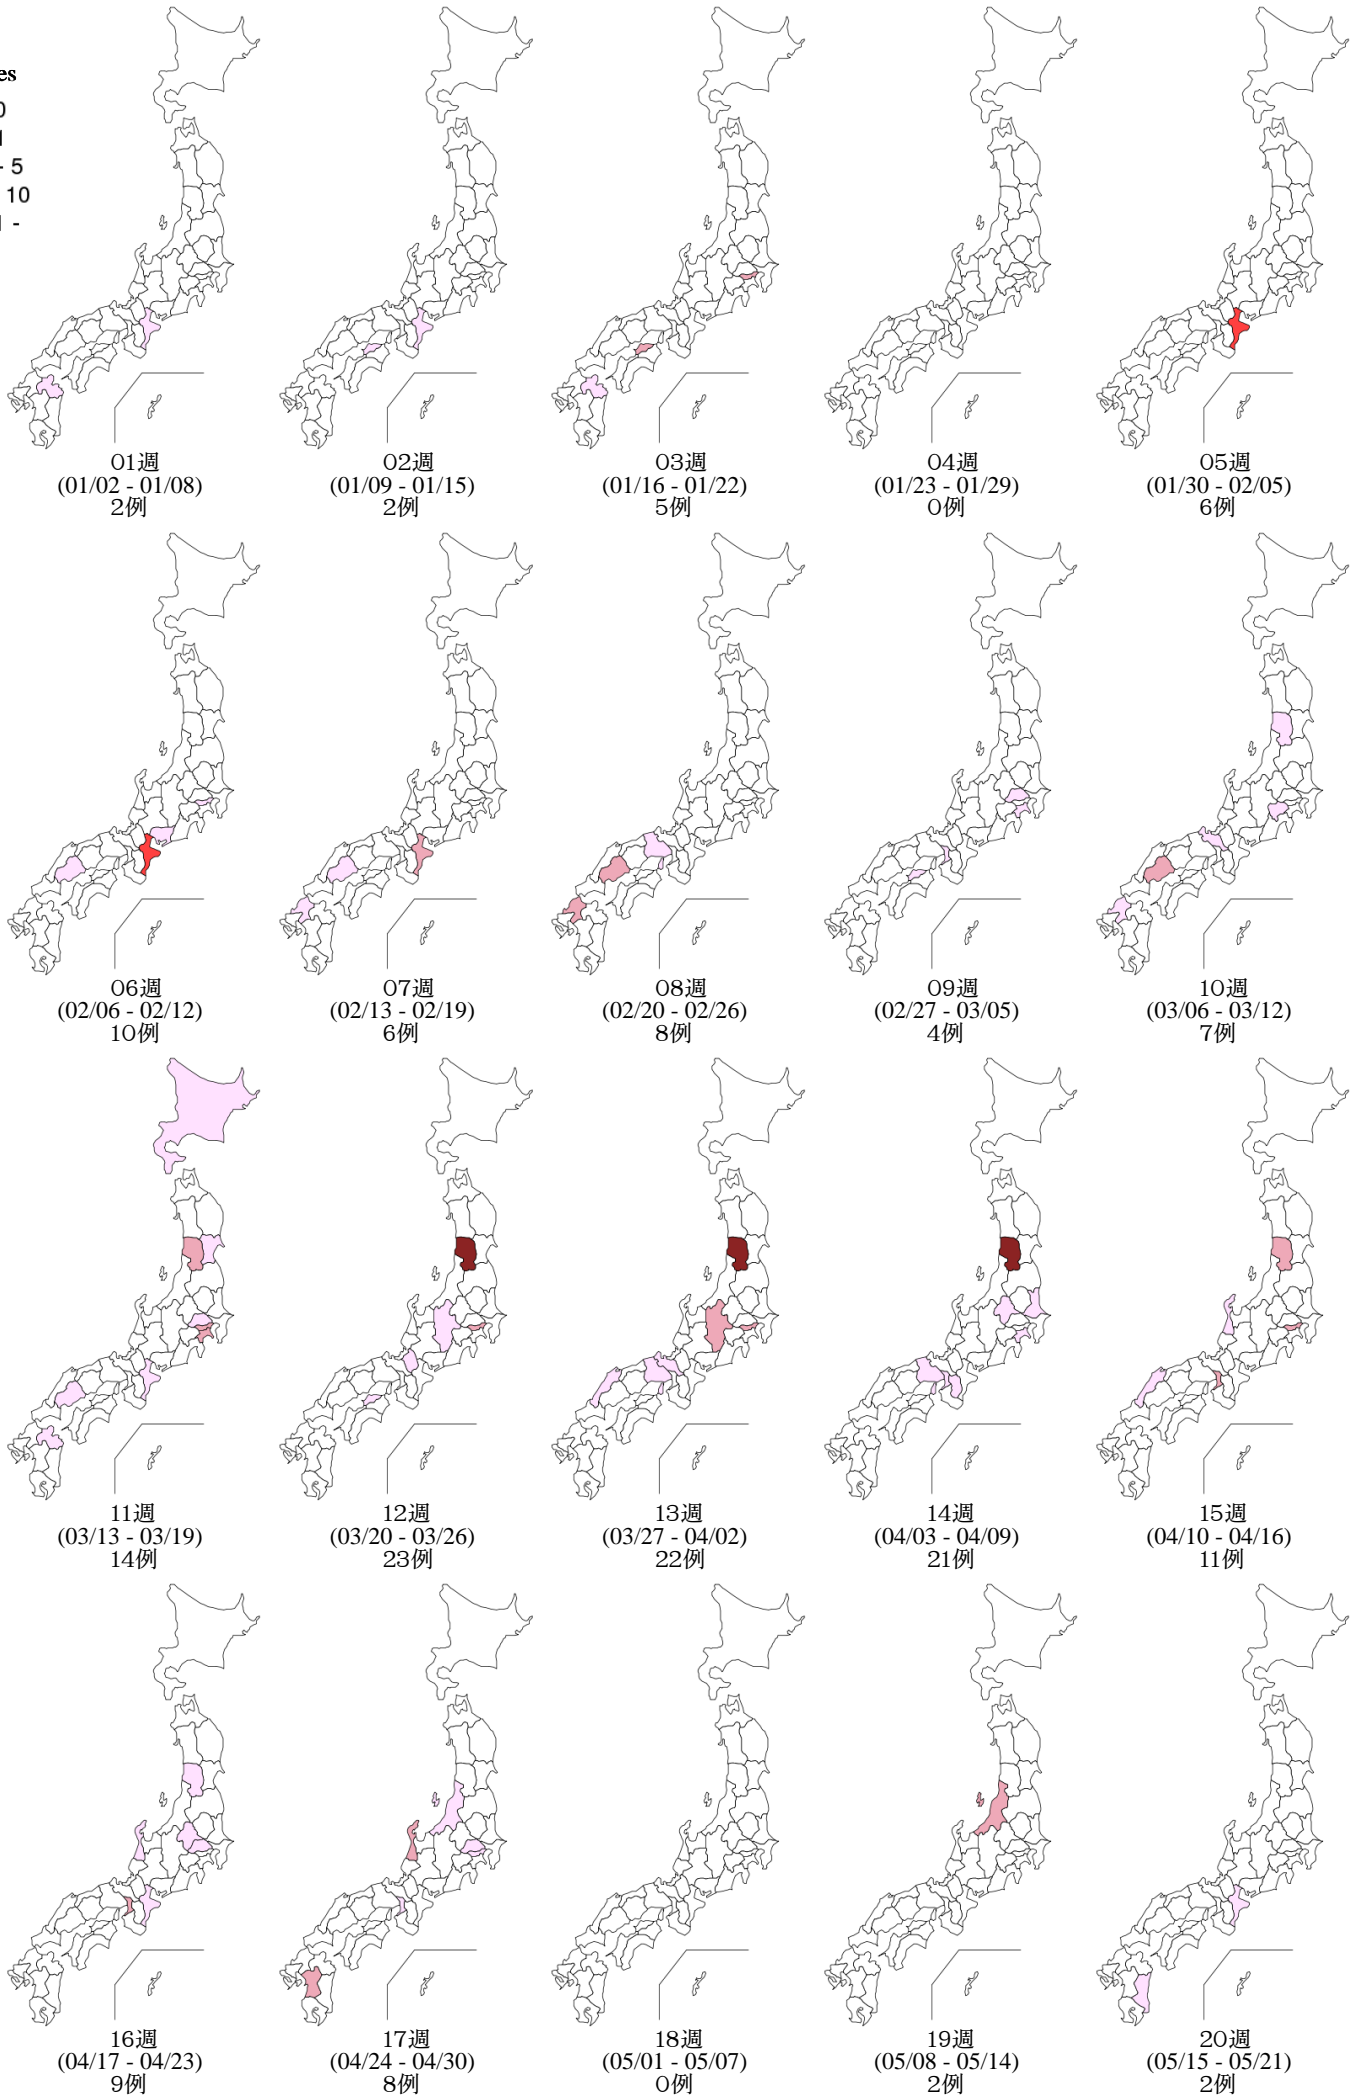

Weekly measles cases from week 01 to week 36, 2017 (based on diagnosed week as of September 13, 2017)