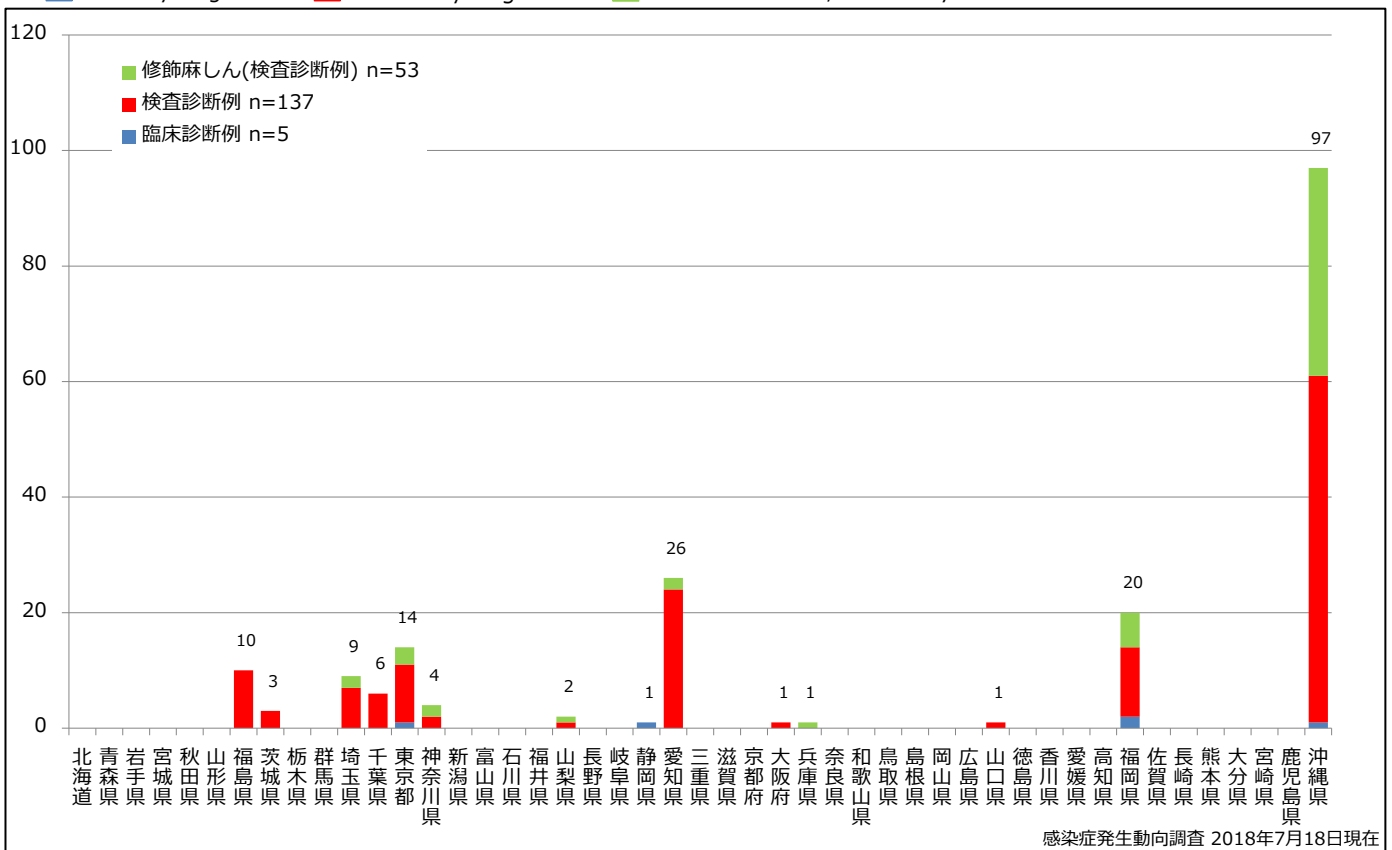

1. 麻疹累積報告数の推移 2012～2018年 (第1～28週)

Cumulative measles cases by week, 2012-2018 (week 1-28) (based on diagnosed week as of July 18, 2018)

2. 週別麻疹報告数 2018年 第1～28週 (n=195)

Weekly measles cases, week 1-28, 2018 (based on diagnosed week as of July 18, 2018)

3. 都道府県別病型別麻疹報告数 2018年 第28週 (n=1)

Reported measles cases by prefecture and methods of diagnosis in week 28, 2018 (as of July 18, 2018)

■ Clinically diagnosed
 ■ Laboratory diagnosed
 ■ Modified measles, Laboratory

4. 都道府県別病型別麻疹累積報告数 2018年 第1~28週 (n=195)

Cumulative measles cases by prefecture and methods of diagnosis, week 1-28, 2018 (as of July 18, 2018)

■ Clinically diagnosed
 ■ Laboratory diagnosed
 ■ Modified measles, Laboratory

5. 都道府県別接種歴別麻疹累積報告数 2018年 第1~28週 (n=195)

Cumulative measles cases by prefecture and vaccinated status, week 1-28, 2018 (as of July 18, 2018)

感染症発生動向調査 2018年7月18日現在

6. 年齢群別接種歴別麻疹累積報告数 2018年 第1~28週 (n=195)