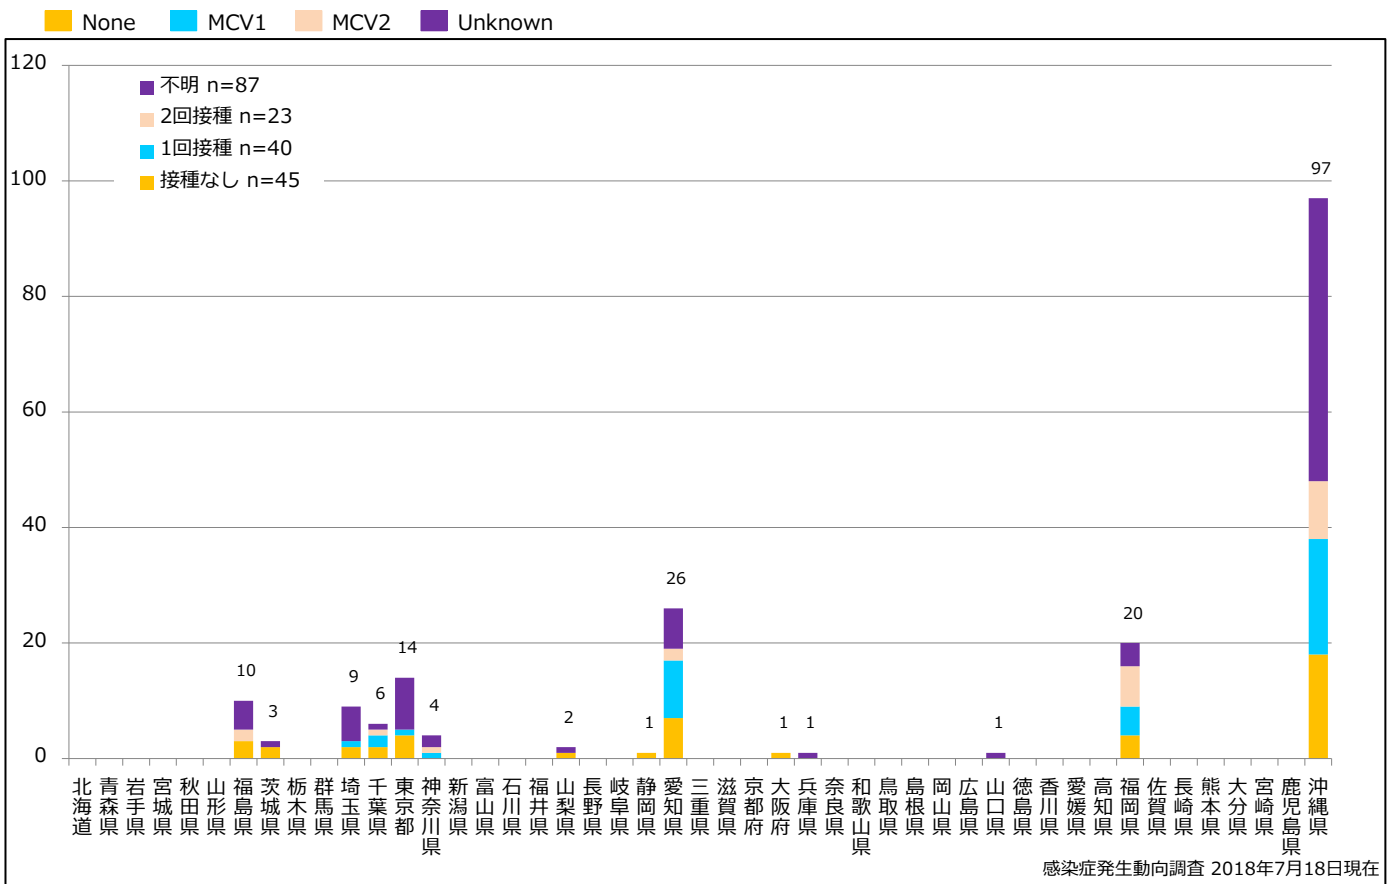

1. 麻疹累積報告数の推移 2012～2018年 (第1～28週)

Cumulative measles cases by week, 2012-2018 (week 1-28) (based on diagnosed week as of July 18, 2018)

2. 週別麻疹報告数 2018年 第1～28週 (n=195)

Weekly measles cases, week 1-28, 2018 (based on diagnosed week as of July 18, 2018)

4. 都道府県別病型別麻疹累積報告数 2018年 第1~28週 (n=195)

Cumulative measles cases by prefecture and methods of diagnosis, week 1-28, 2018 (as of July 18, 2018)

■ Clinically diagnosed
 ■ Laboratory diagnosed
 ■ Modified measles, Laboratory

5. 都道府県別接種歴別麻疹累積報告数 2018年 第1~28週 (n=195)

Cumulative measles cases by prefecture and vaccinated status, week 1-28, 2018 (as of July 18, 2018)

感染症発生動向調査 2018年7月18日現在

6. 年齢群別接種歴別麻疹累積報告数 2018年 第1~28週 (n=195)

Cumulative measles cases by age and vaccinated status, week 1-28, 2018 (as of July 18, 2018)

感染症発生動向調査 2018年7月18日現在

7. 年齢群別麻疹累積報告数割合 2018年 第1~28週 (n=195)

Percentage of cumulative measles cases by age group, week 1-28, 2018 (as of July 18, 2018)