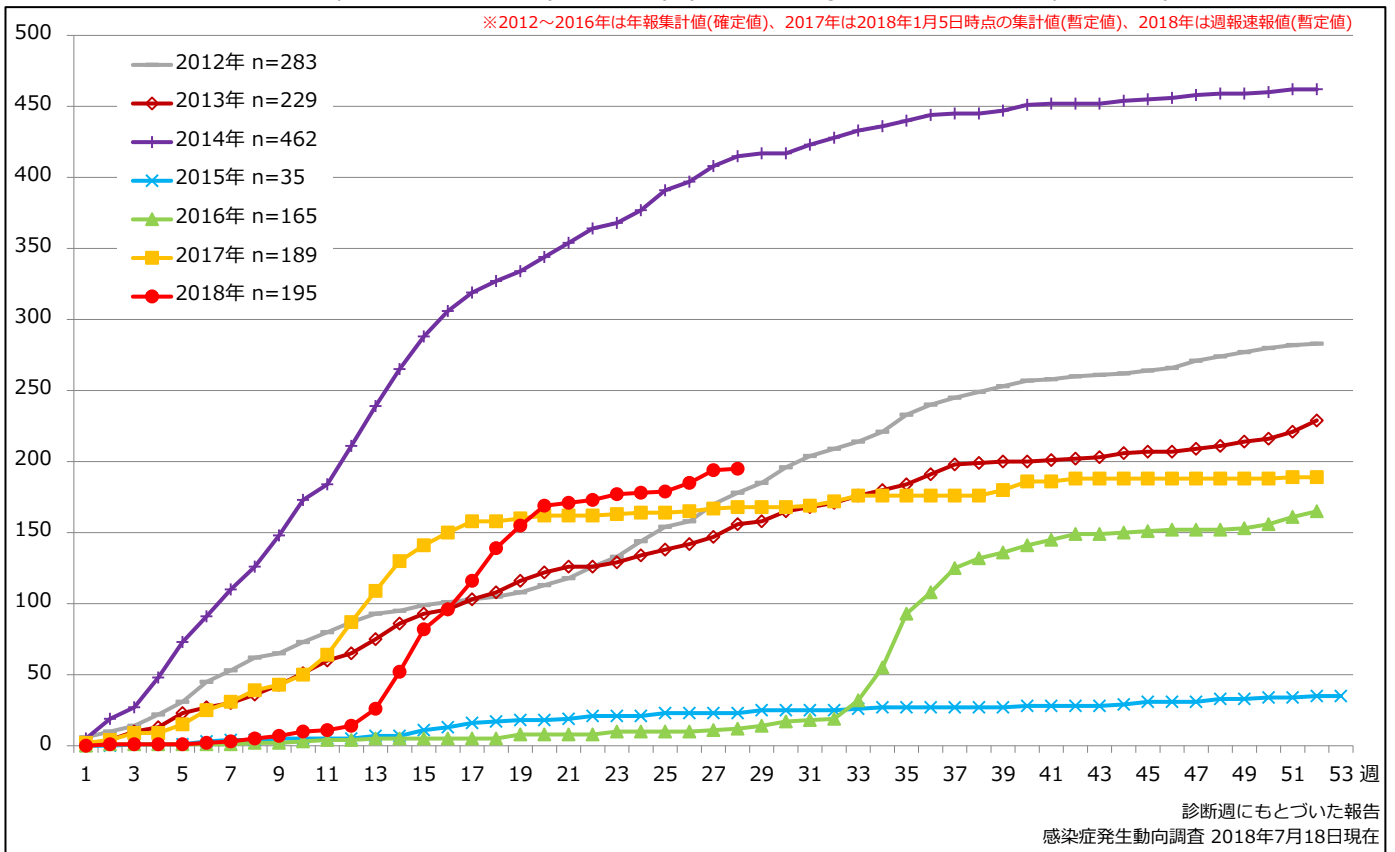

1. 麻疹累積報告数の推移 2012～2018年 (第1～28週)

Cumulative measles cases by week, 2012-2018 (week 1-28) (based on diagnosed week as of July 18, 2018)

2. 週別麻疹報告数 2018年 第1～28週 (n=195)

Weekly measles cases, week 1-28, 2018 (based on diagnosed week as of July 18, 2018)

3. 都道府県別病型別麻疹報告数 2018年 第28週 (n=1)

Reported measles cases by prefecture and methods of diagnosis in week 28, 2018 (as of July 18, 2018)

■ Clinically diagnosed
 ■ Laboratory diagnosed
 ■ Modified measles, Laboratory

4. 都道府県別病型別麻疹累積報告数 2018年 第1~28週 (n=195)

Cumulative measles cases by prefecture and methods of diagnosis, week 1-28, 2018 (as of July 18, 2018)

■ Clinically diagnosed
 ■ Laboratory diagnosed
 ■ Modified measles, Laboratory

5. 都道府県別接種歴別麻疹累積報告数 2018年 第1~28週 (n=195)

Cumulative measles cases by prefecture and vaccinated status, week 1-28, 2018 (as of July 18, 2018)

感染症発生動向調査 2018年7月18日現在

6. 年齢群別接種歴別麻疹累積報告数 2018年 第1~28週 (n=195)