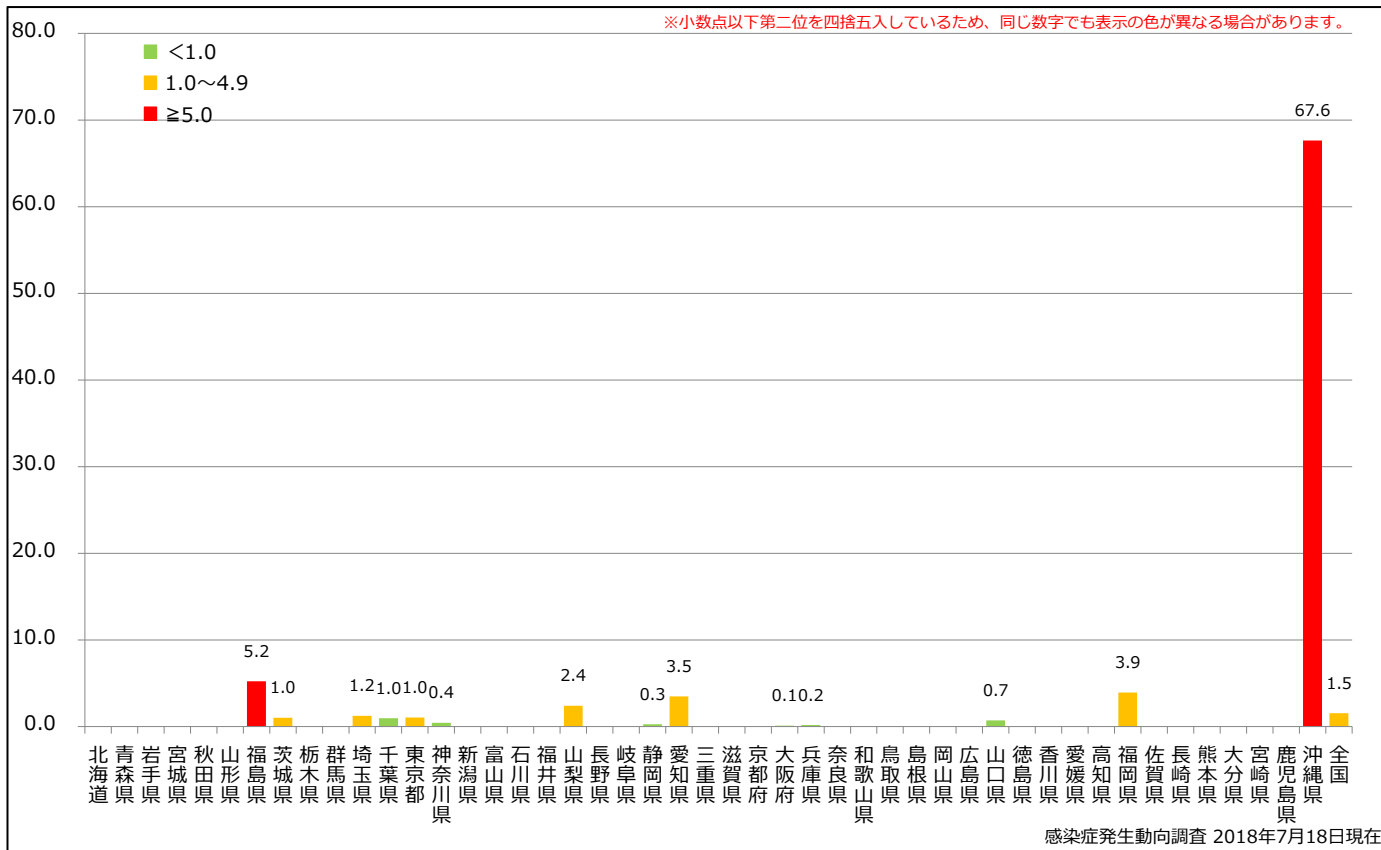

Cumulative measles cases by age and vaccinated status, week 1-28, 2018 (as of July 18, 2018)

感染症発生動向調査 2018年7月18日現在

7. 年齢群別麻疹累積報告数割合 2018年 第1~28週 (n=195)

Percentage of cumulative measles cases by age group, week 1-28, 2018 (as of July 18, 2018)

8. 週別推定感染地域(国内・外)別麻疹報告数 2018年 第1~28週 (n=195)

Weekly measles cases by acquired region, week 1-28, 2018 (based on diagnosed week as of July 18, 2018)

Domestic Imported Unspecified Unknown

9. 都道府県別人口百万人あたり麻疹報告数 2018年 第1~28週 (n=195)

Reported measles cases per 1 million population by prefecture, week 1-28, 2018 (as of July 18, 2018)

■ <1.0 ■ 1.0~4.9 ■ ≥5.0

※小数点以下第二位を四捨五入しているため、同じ数字でも表示の色が異なる場合があります。

10. 都道府県別麻疹週別報告状況 2018年 第1~28週 感染症発生動向調査
 Weekly measles cases from week 01 to week 28, 2018 (based on diagnosed week as of July 18, 2018)