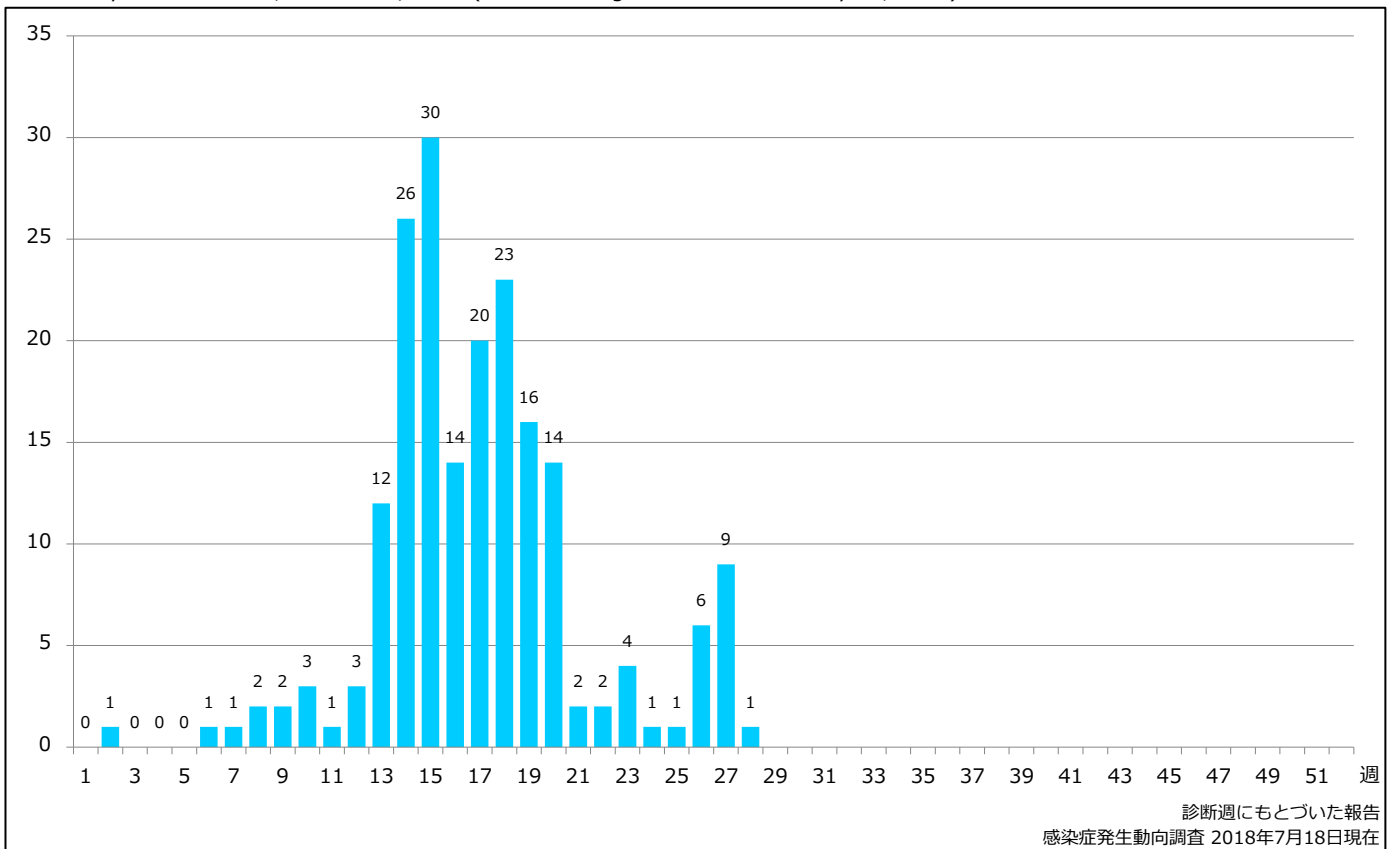

1. 麻疹累積報告数の推移 2012～2018年 (第1～28週)

Cumulative measles cases by week, 2012-2018 (week 1-28) (based on diagnosed week as of July 18, 2018)

2. 週別麻疹報告数 2018年 第1～28週 (n=195)

Weekly measles cases, week 1-28, 2018 (based on diagnosed week as of July 18, 2018)

3. 都道府県別病型別麻疹報告数 2018年 第28週 (n=1)

Reported measles cases by prefecture and methods of diagnosis in week 28, 2018 (as of July 18, 2018)

■ Clinically diagnosed
 ■ Laboratory diagnosed
 ■ Modified measles, Laboratory