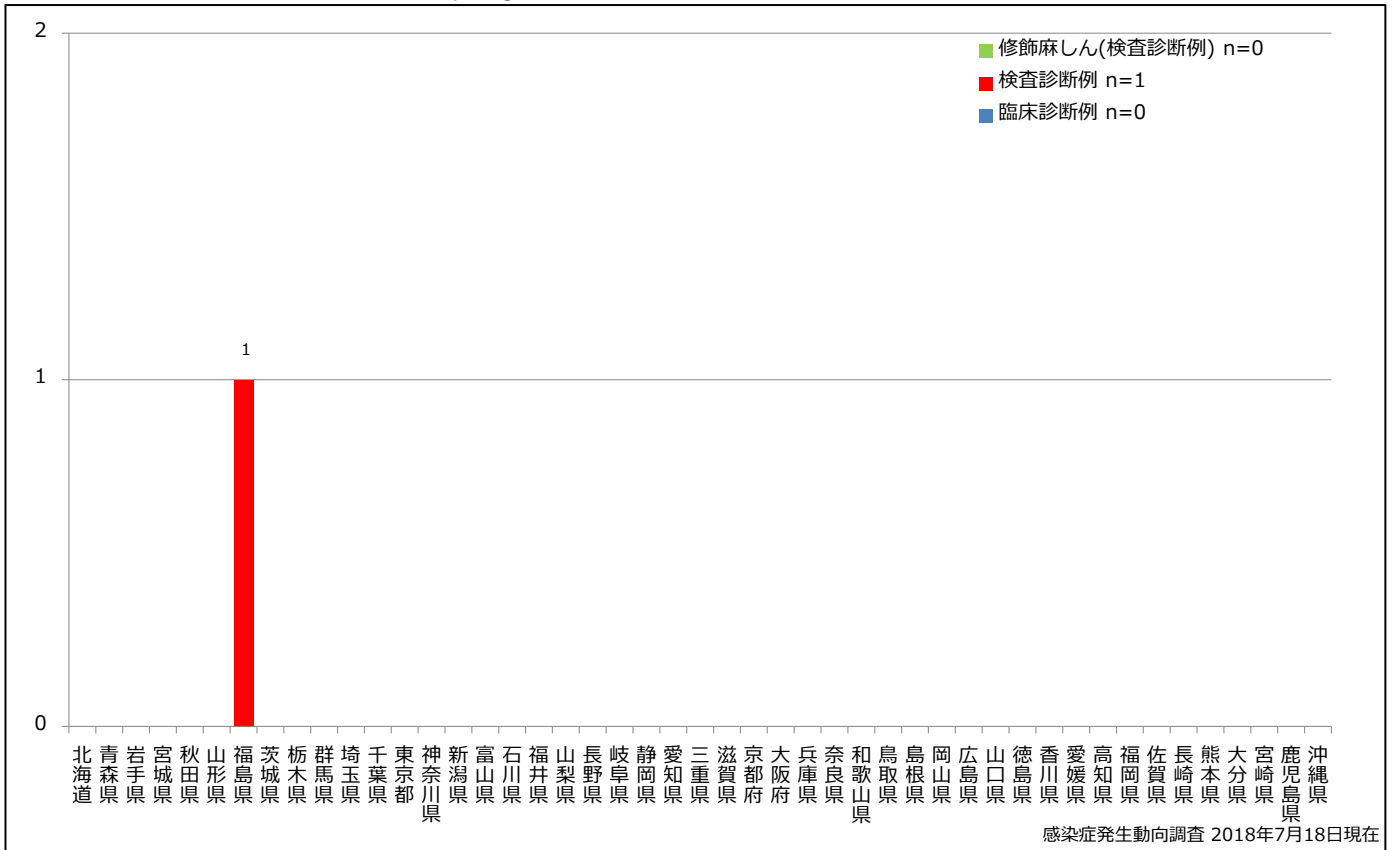

1. 麻疹累積報告数の推移 2012～2018年 (第1～28週)

Cumulative measles cases by week, 2012-2018 (week 1-28) (based on diagnosed week as of July 18, 2018)

2. 週別麻疹報告数 2018年 第1～28週 (n=195)

Weekly measles cases, week 1-28, 2018 (based on diagnosed week as of July 18, 2018)

3. 都道府県別病型別麻疹報告数 2018年 第28週 (n=1)

Reported measles cases by prefecture and methods of diagnosis in week 28, 2018 (as of July 18, 2018)

■ Clinically diagnosed
 ■ Laboratory diagnosed
 ■ Modified measles, Laboratory