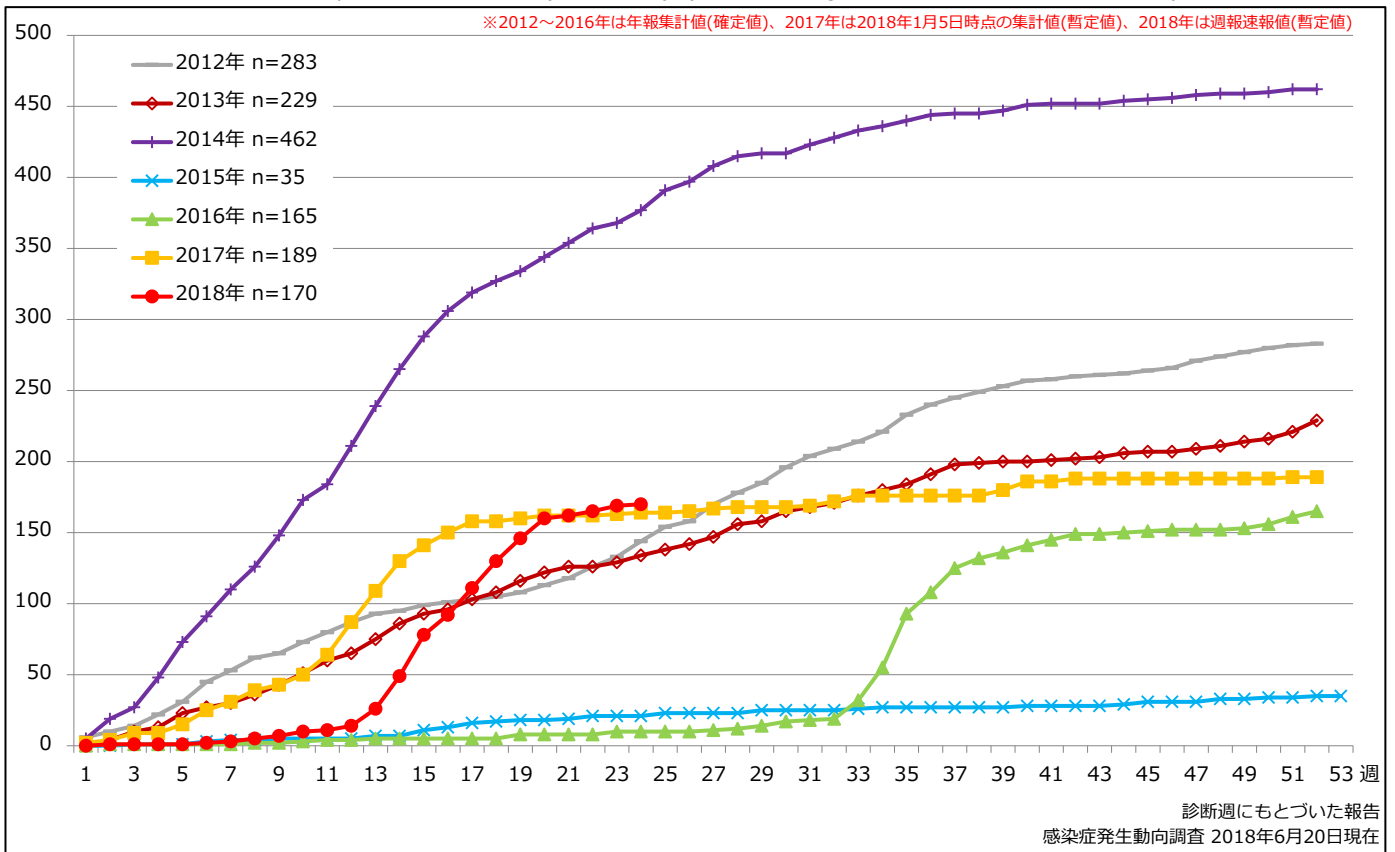

1. 麻疹累積報告数の推移 2012～2018年 (第1～24週)

Cumulative measles cases by week, 2012-2018 (week 1-24) (based on diagnosed week as of June 20, 2018)

2. 週別麻疹報告数 2018年 第1～24週 (n=170)

Weekly measles cases, week 1-24, 2018 (based on diagnosed week as of June 20, 2018)

3. 都道府県別病型別麻疹報告数 2018年 第24週 (n=1)

Reported measles cases by prefecture and methods of diagnosis in week 24, 2018 (as of June 20, 2018)

■ Clinically diagnosed
 ■ Laboratory diagnosed
 ■ Modified measles, Laboratory

4. 都道府県別病型別麻疹累積報告数 2018年 第1~24週 (n=170)

Cumulative measles cases by prefecture and methods of diagnosis, week 1-24, 2018 (as of June 20, 2018)

■ Clinically diagnosed
 ■ Laboratory diagnosed
 ■ Modified measles, Laboratory