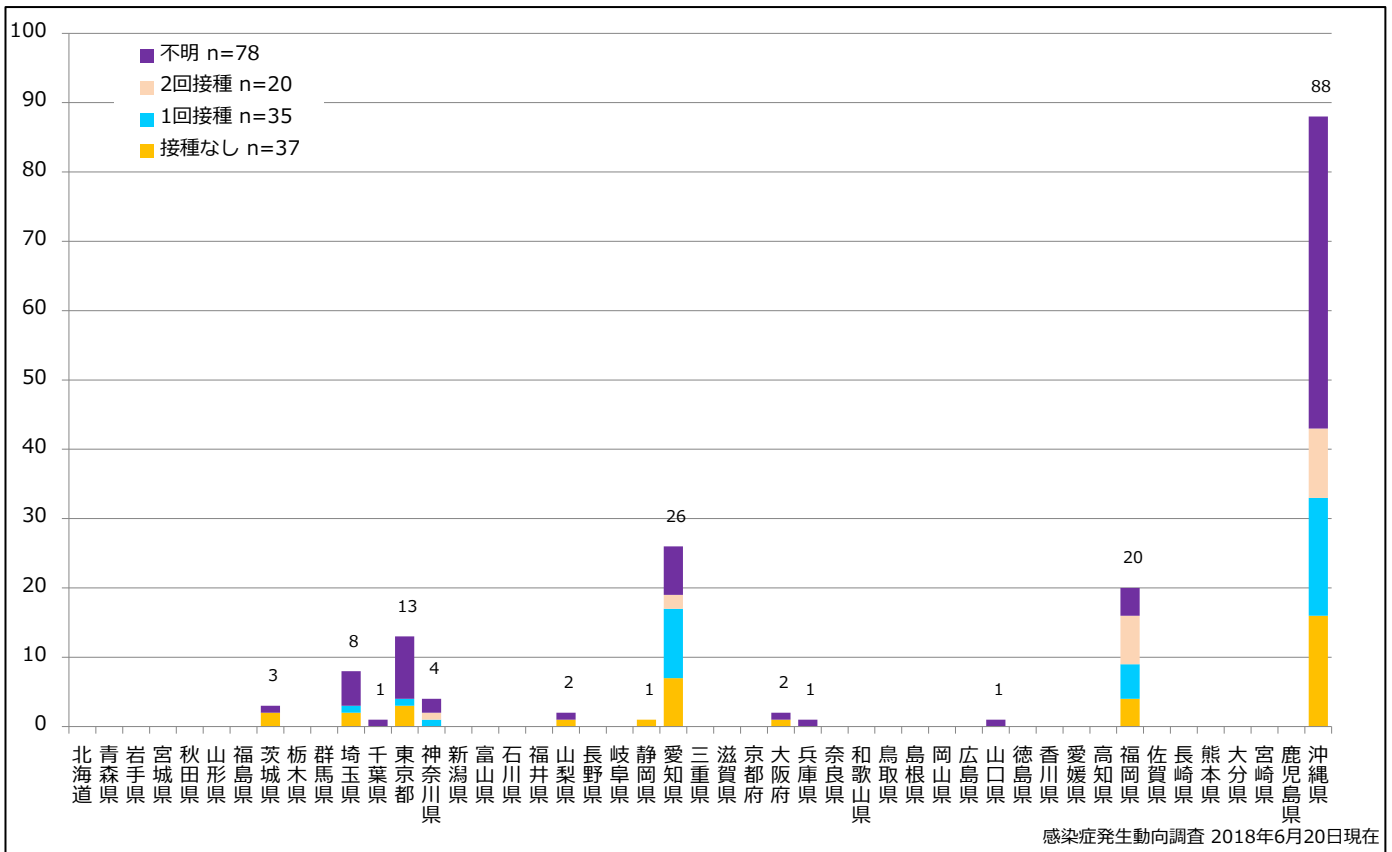

1. 麻疹累積報告数の推移 2012～2018年 (第1～24週)

Cumulative measles cases by week, 2012-2018 (week 1-24) (based on diagnosed week as of June 20, 2018)

2. 週別麻疹報告数 2018年 第1～24週 (n=170)

Weekly measles cases, week 1-24, 2018 (based on diagnosed week as of June 20, 2018)

4. 都道府県別病型別麻疹累積報告数 2018年 第1~24週 (n=170)

Cumulative measles cases by prefecture and methods of diagnosis, week 1-24, 2018 (as of June 20, 2018)

■ Clinically diagnosed
 ■ Laboratory diagnosed
 ■ Modified measles, Laboratory

5. 都道府県別接種歴別麻疹累積報告数 2018年 第1~24週 (n=170)

Cumulative measles cases by prefecture and vaccinated status, week 1-24, 2018 (as of June 20, 2018)

None MCV1 MCV2 Unknown

6. 年齢群別接種歴別麻疹累積報告数 2018年 第1~24週 (n=170)

Cumulative measles cases by age and vaccinated status, week 1-24, 2018 (as of June 20, 2018)

None MCV1 MCV2 Unknown

7. 年齢群別麻疹累積報告数割合 2018年 第1~24週 (n=170)

Percentage of cumulative measles cases by age group, week 1-24, 2018 (as of June 20, 2018)