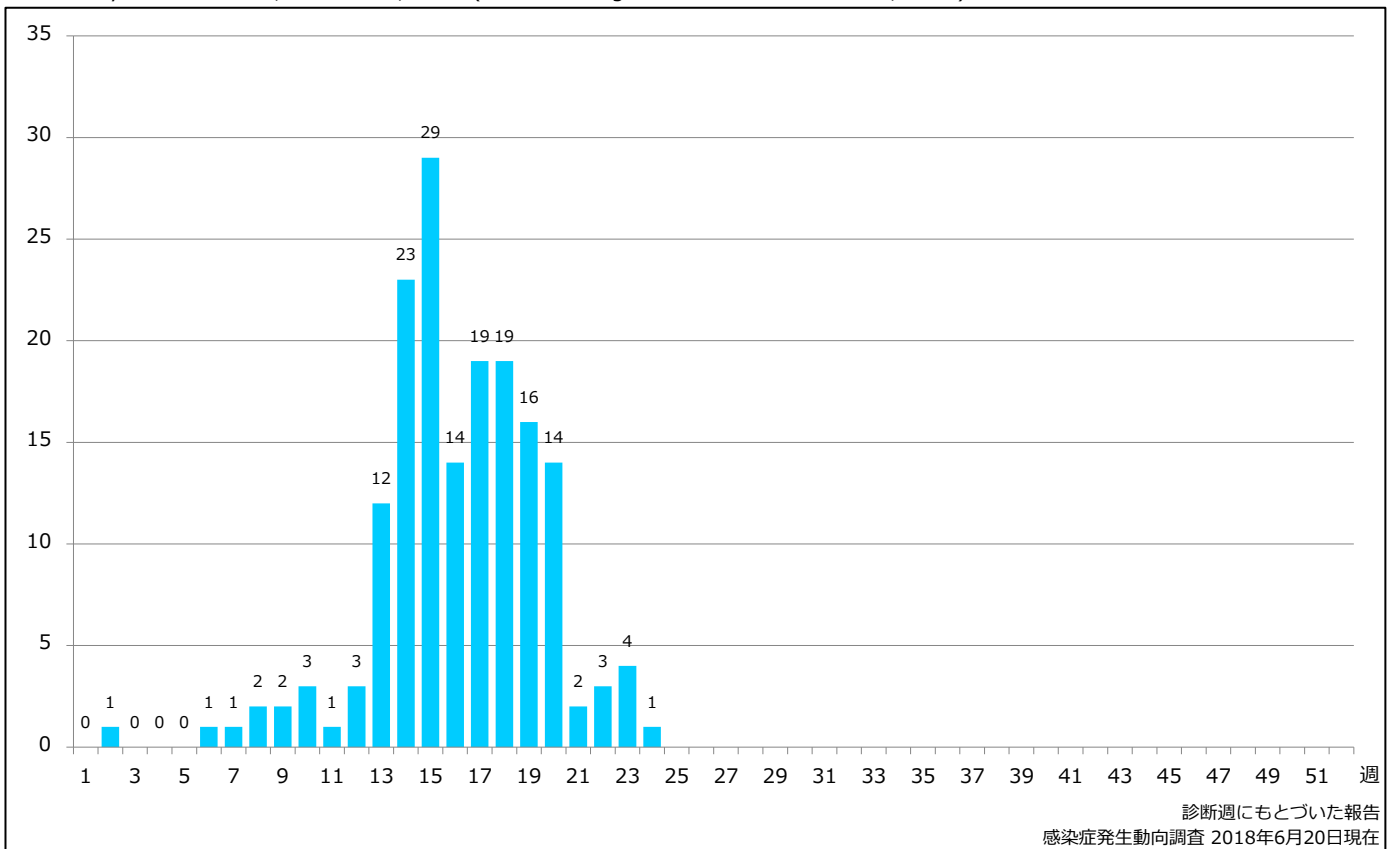

1. 麻疹累積報告数の推移 2012～2018年 (第1～24週)

Cumulative measles cases by week, 2012-2018 (week 1-24) (based on diagnosed week as of June 20, 2018)

2. 週別麻疹報告数 2018年 第1～24週 (n=170)

Weekly measles cases, week 1-24, 2018 (based on diagnosed week as of June 20, 2018)

3. 都道府県別病型別麻疹報告数 2018年 第24週 (n=1)

Reported measles cases by prefecture and methods of diagnosis in week 24, 2018 (as of June 20, 2018)

■ Clinically diagnosed
 ■ Laboratory diagnosed
 ■ Modified measles, Laboratory