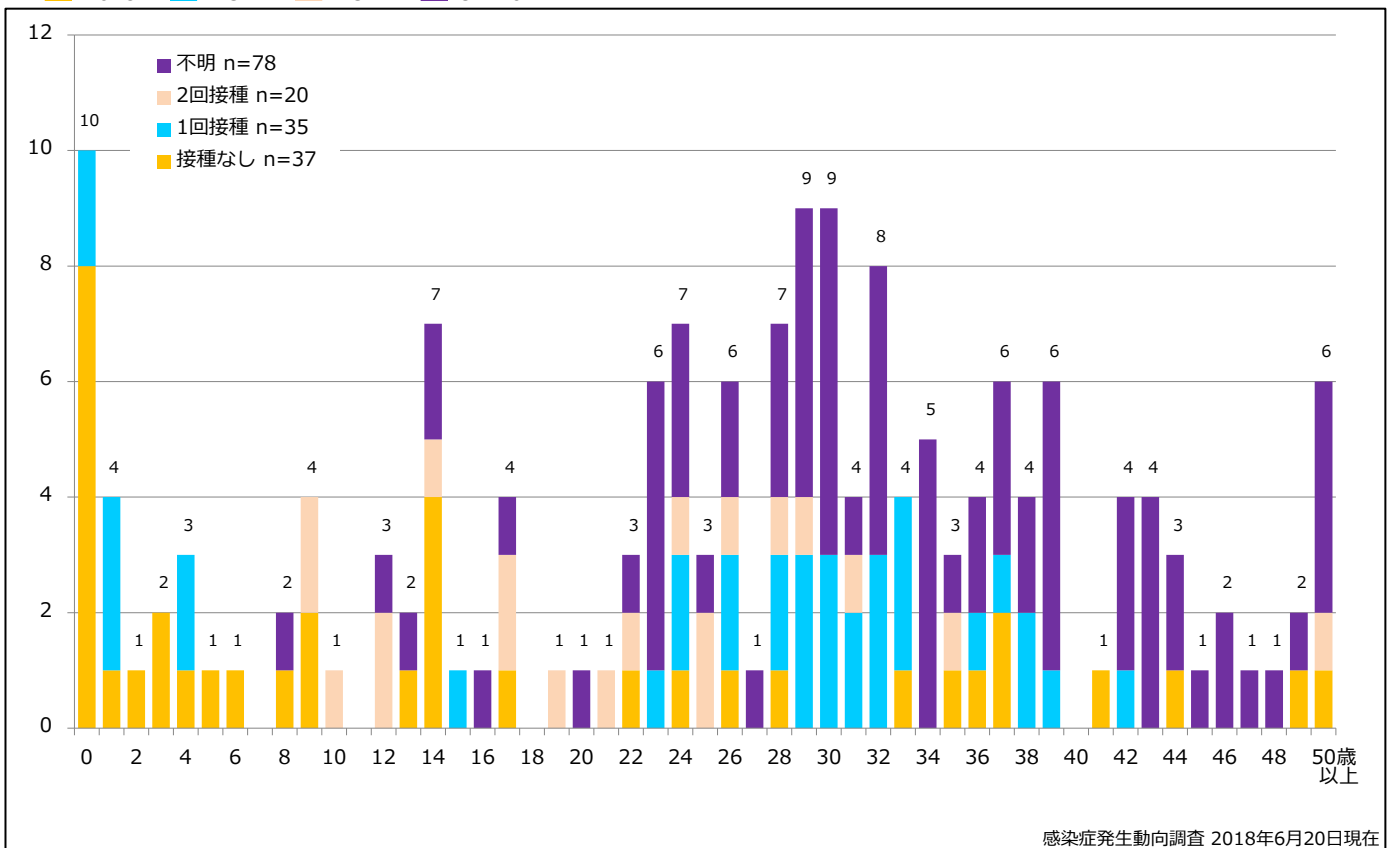

4. 都道府県別病型別麻疹累積報告数 2018年 第1~24週 (n=170)

Cumulative measles cases by prefecture and methods of diagnosis, week 1-24, 2018 (as of June 20, 2018)

■ Clinically diagnosed
 ■ Laboratory diagnosed
 ■ Modified measles, Laboratory

5. 都道府県別接種歴別麻疹累積報告数 2018年 第1~24週 (n=170)

Cumulative measles cases by prefecture and vaccinated status, week 1-24, 2018 (as of June 20, 2018)

None MCV1 MCV2 Unknown

6. 年齢群別接種歴別麻疹累積報告数 2018年 第1~24週 (n=170)

Cumulative measles cases by age and vaccinated status, week 1-24, 2018 (as of June 20, 2018)

None MCV1 MCV2 Unknown

7. 年齢群別麻疹累積報告数割合 2018年 第1~24週 (n=170)

Percentage of cumulative measles cases by age group, week 1-24, 2018 (as of June 20, 2018)