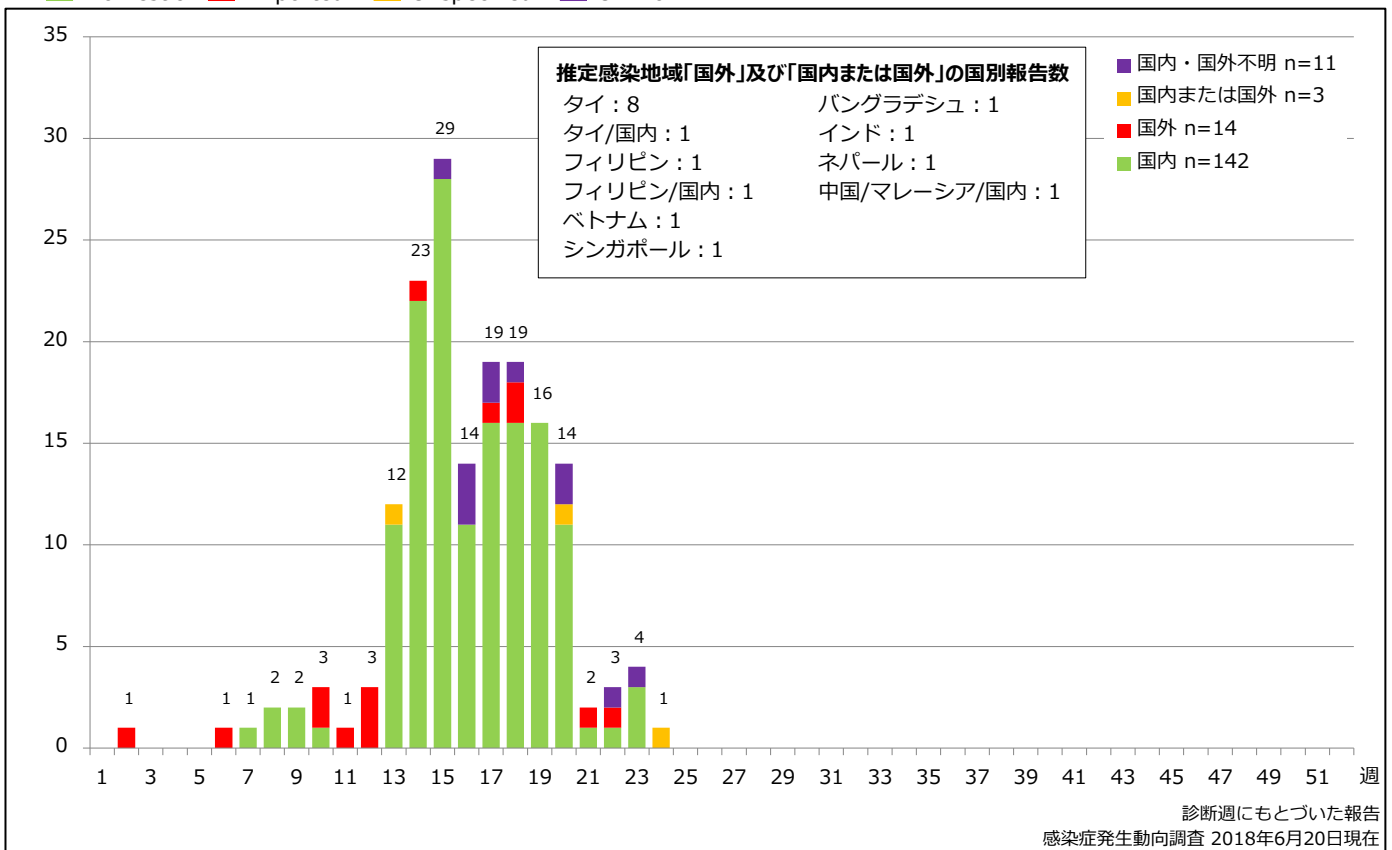

5. 都道府県別接種歴別麻疹累積報告数 2018年 第1~24週 (n=170)

Cumulative measles cases by prefecture and vaccinated status, week 1-24, 2018 (as of June 20, 2018)

None MCV1 MCV2 Unknown

6. 年齢群別接種歴別麻疹累積報告数 2018年 第1~24週 (n=170)

Cumulative measles cases by age and vaccinated status, week 1-24, 2018 (as of June 20, 2018)

None MCV1 MCV2 Unknown

7. 年齢群別麻疹累積報告数割合 2018年 第1~24週 (n=170)

Percentage of cumulative measles cases by age group, week 1-24, 2018 (as of June 20, 2018)

8. 週別推定感染地域(国内・外)別麻疹報告数 2018年 第1~24週 (n=170)

Weekly measles cases by acquired region, week 1-24, 2018 (based on diagnosed week as of June 20, 2018)

Domestic Imported Unspecified Unknown

9. 都道府県別人口百万人あたり麻疹報告数 2018年 第1~24週 (n=170)