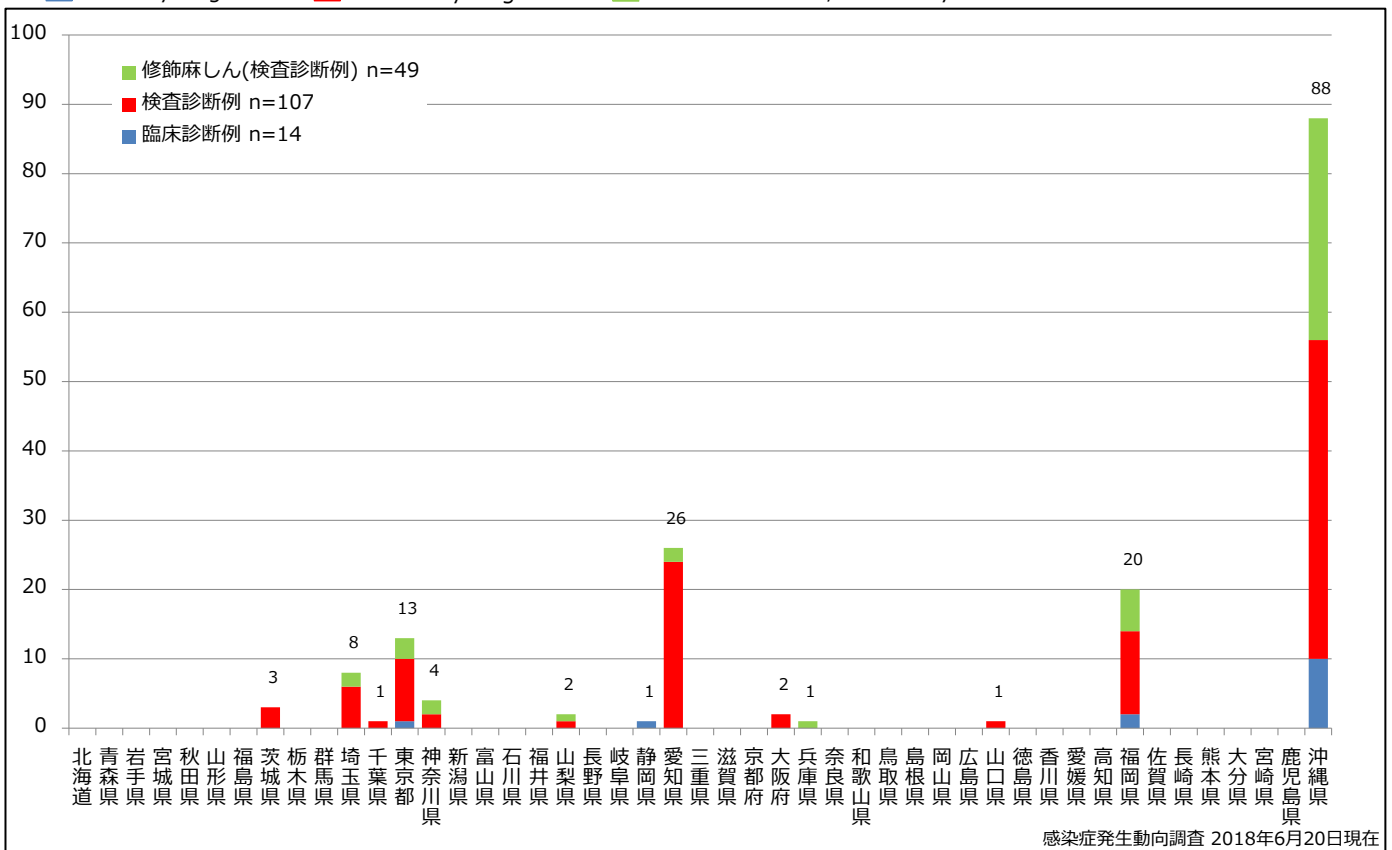

1. 麻疹累積報告数の推移 2012～2018年 (第1～24週)

Cumulative measles cases by week, 2012-2018 (week 1-24) (based on diagnosed week as of June 20, 2018)

2. 週別麻疹報告数 2018年 第1～24週 (n=170)

Weekly measles cases, week 1-24, 2018 (based on diagnosed week as of June 20, 2018)

3. 都道府県別病型別麻疹報告数 2018年 第24週 (n=1)

Reported measles cases by prefecture and methods of diagnosis in week 24, 2018 (as of June 20, 2018)

■ Clinically diagnosed
 ■ Laboratory diagnosed
 ■ Modified measles, Laboratory

4. 都道府県別病型別麻疹累積報告数 2018年 第1~24週 (n=170)

Cumulative measles cases by prefecture and methods of diagnosis, week 1-24, 2018 (as of June 20, 2018)

■ Clinically diagnosed
 ■ Laboratory diagnosed
 ■ Modified measles, Laboratory

5. 都道府県別接種歴別麻疹累積報告数 2018年 第1~24週 (n=170)

Cumulative measles cases by prefecture and vaccinated status, week 1-24, 2018 (as of June 20, 2018)

None MCV1 MCV2 Unknown

6. 年齢群別接種歴別麻疹累積報告数 2018年 第1~24週 (n=170)