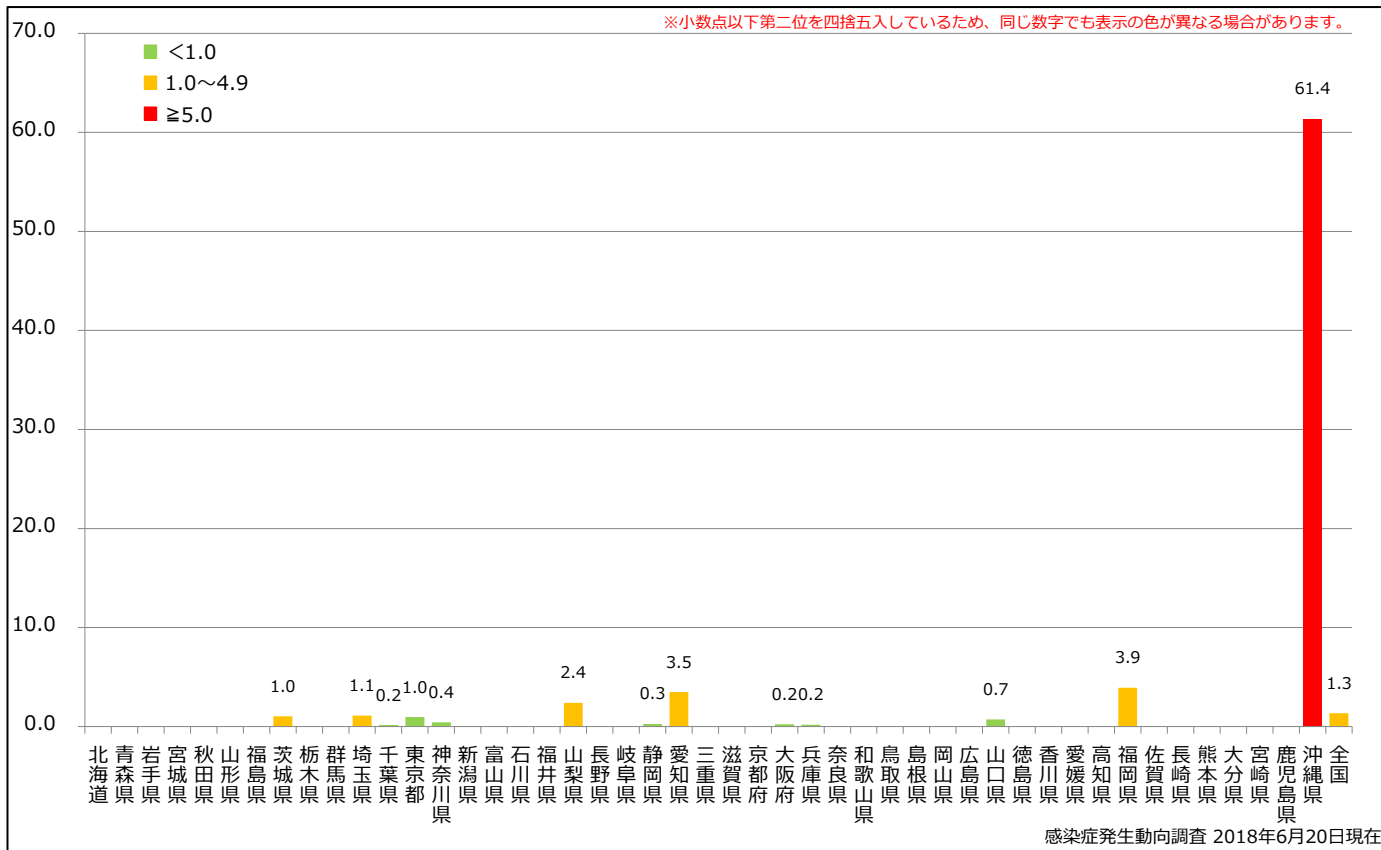

Cumulative measles cases by age and vaccinated status, week 1-24, 2018 (as of June 20, 2018)

None MCV1 MCV2 Unknown

7. 年齢群別麻疹累積報告数割合 2018年 第1~24週 (n=170)

Percentage of cumulative measles cases by age group, week 1-24, 2018 (as of June 20, 2018)

8. 週別推定感染地域(国内・外)別麻疹報告数 2018年 第1~24週 (n=170)

Weekly measles cases by acquired region, week 1-24, 2018 (based on diagnosed week as of June 20, 2018)

Domestic Imported Unspecified Unknown

9. 都道府県別人口百万人あたり麻疹報告数 2018年 第1~24週 (n=170)

Reported measles cases per 1 million population by prefecture, week 1-24, 2018 (as of June 20, 2018)

■ <1.0 ■ 1.0~4.9 ■ ≥5.0

※小数点以下第二位を四捨五入しているため、同じ数字でも表示の色が異なる場合があります。

10. 都道府県別麻疹週別報告状況 2018年 第1~24週 感染症発生動向調査
 Weekly measles cases from week 01 to week 24, 2018 (based on diagnosed week as of June 20, 2018)