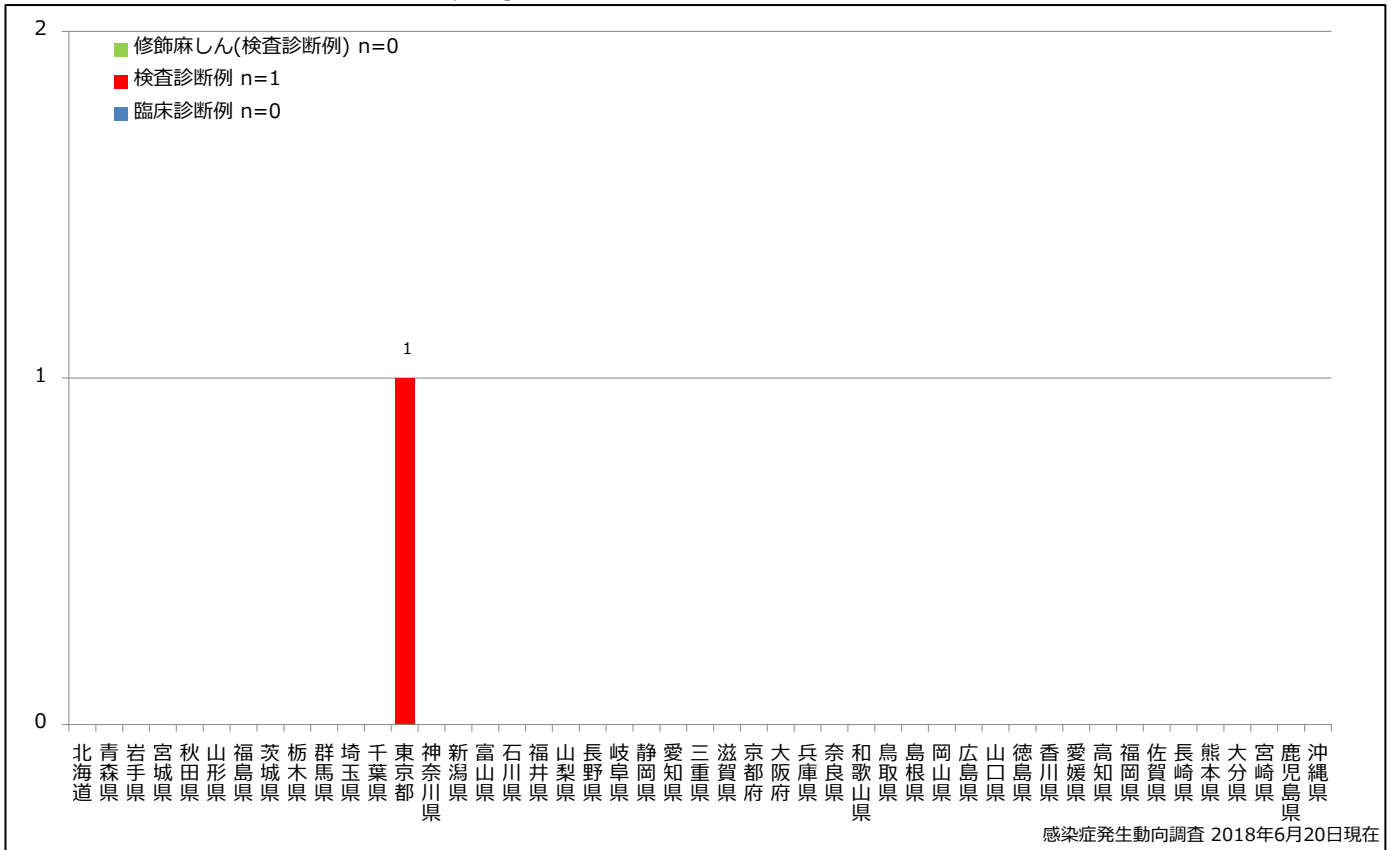

1. 麻疹累積報告数の推移 2012～2018年 (第1～24週)

Cumulative measles cases by week, 2012-2018 (week 1-24) (based on diagnosed week as of June 20, 2018)

2. 週別麻疹報告数 2018年 第1～24週 (n=170)

Weekly measles cases, week 1-24, 2018 (based on diagnosed week as of June 20, 2018)

3. 都道府県別病型別麻疹報告数 2018年 第24週 (n=1)

Reported measles cases by prefecture and methods of diagnosis in week 24, 2018 (as of June 20, 2018)

■ Clinically diagnosed
 ■ Laboratory diagnosed
 ■ Modified measles, Laboratory