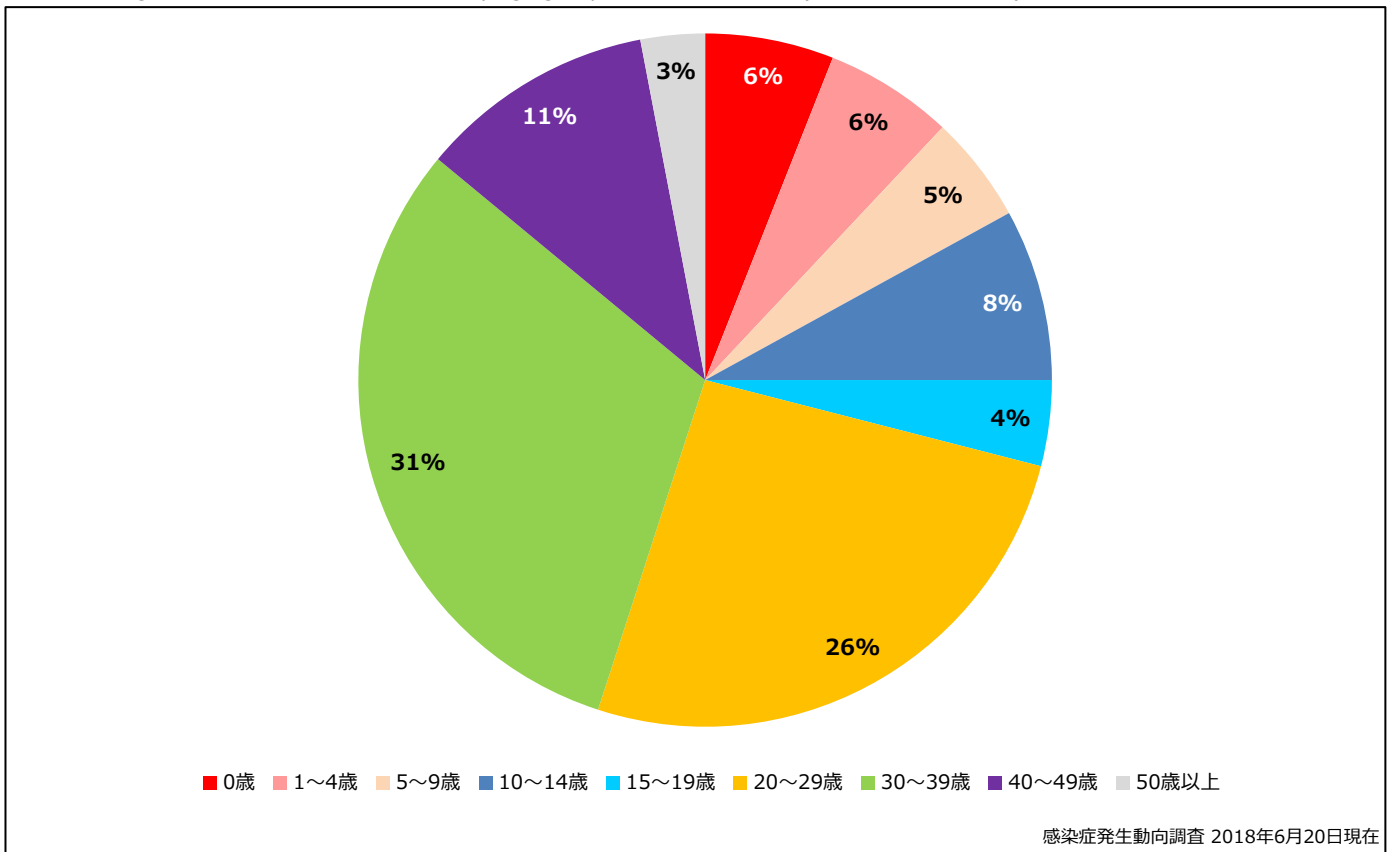

5. 都道府県別接種歴別麻疹累積報告数 2018年 第1~24週 (n=170)

Cumulative measles cases by prefecture and vaccinated status, week 1-24, 2018 (as of June 20, 2018)

None MCV1 MCV2 Unknown

6. 年齢群別接種歴別麻疹累積報告数 2018年 第1~24週 (n=170)

Cumulative measles cases by age and vaccinated status, week 1-24, 2018 (as of June 20, 2018)

None MCV1 MCV2 Unknown

7. 年齢群別麻疹累積報告数割合 2018年 第1~24週 (n=170)

Percentage of cumulative measles cases by age group, week 1-24, 2018 (as of June 20, 2018)