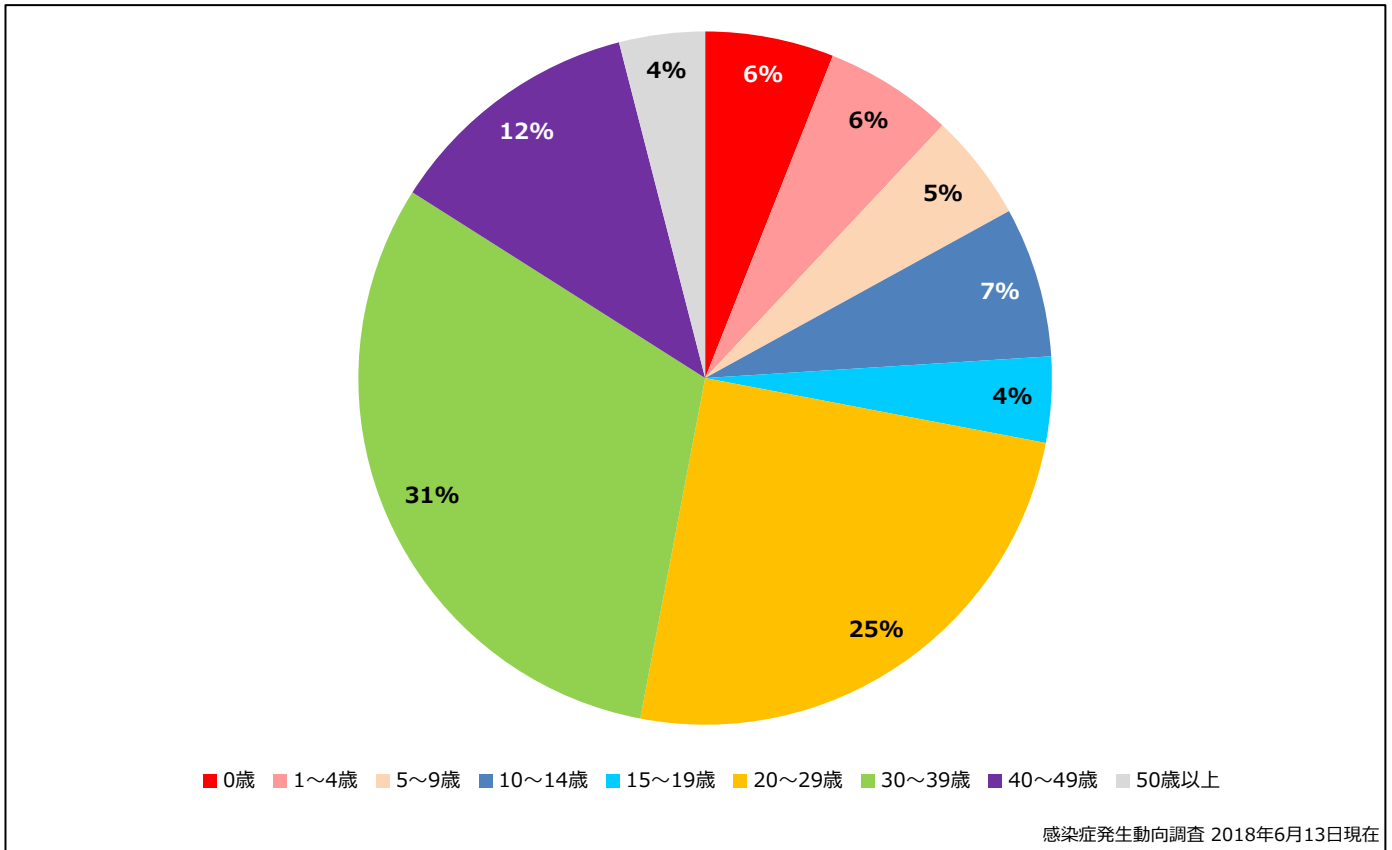

5. 都道府県別接種歴別麻疹累積報告数 2018年 第1~23週 (n=173)

Cumulative measles cases by prefecture and vaccinated status, week 1-23, 2018 (as of June 13, 2018)

None MCV1 MCV2 Unknown

6. 年齢群別接種歴別麻疹累積報告数 2018年 第1~23週 (n=173)

Cumulative measles cases by age and vaccinated status, week 1-23, 2018 (as of June 13, 2018)

None MCV1 MCV2 Unknown

7. 年齢群別麻疹累積報告数割合 2018年 第1~23週 (n=173)

Percentage of cumulative measles cases by age group, week 1-23, 2018 (as of June 13, 2018)