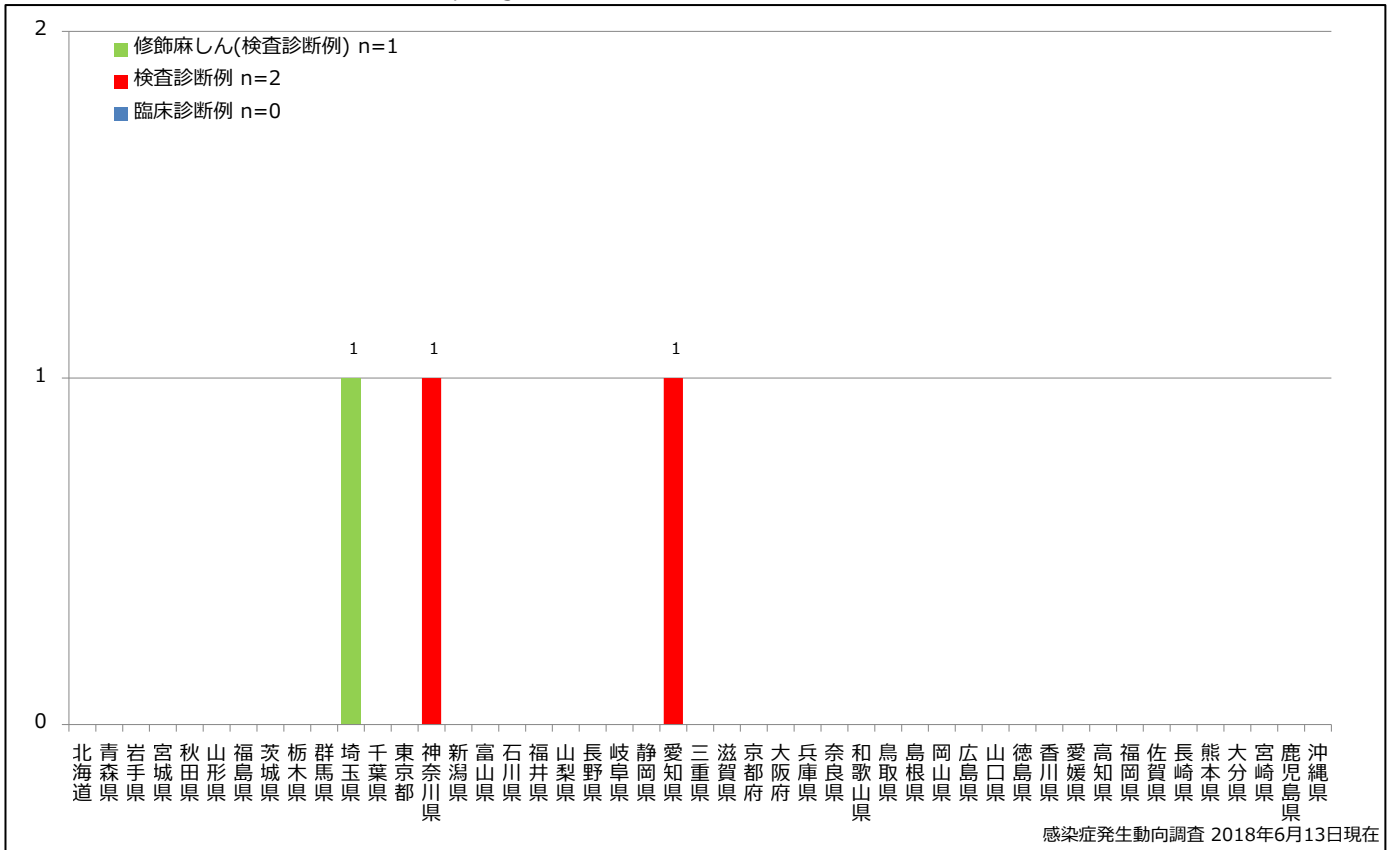

1. 麻疹累積報告数の推移 2012～2018年 (第1～23週)

Cumulative measles cases by week, 2012-2018 (week 1-23) (based on diagnosed week as of June 13, 2018)

2. 週別麻疹報告数 2018年 第1～23週 (n=173)

Weekly measles cases, week 1-23, 2018 (based on diagnosed week as of June 13, 2018)

3. 都道府県別病型別麻疹報告数 2018年 第23週 (n=3)

Reported measles cases by prefecture and methods of diagnosis in week 23, 2018 (as of June 13, 2018)

■ Clinically diagnosed
 ■ Laboratory diagnosed
 ■ Modified measles, Laboratory