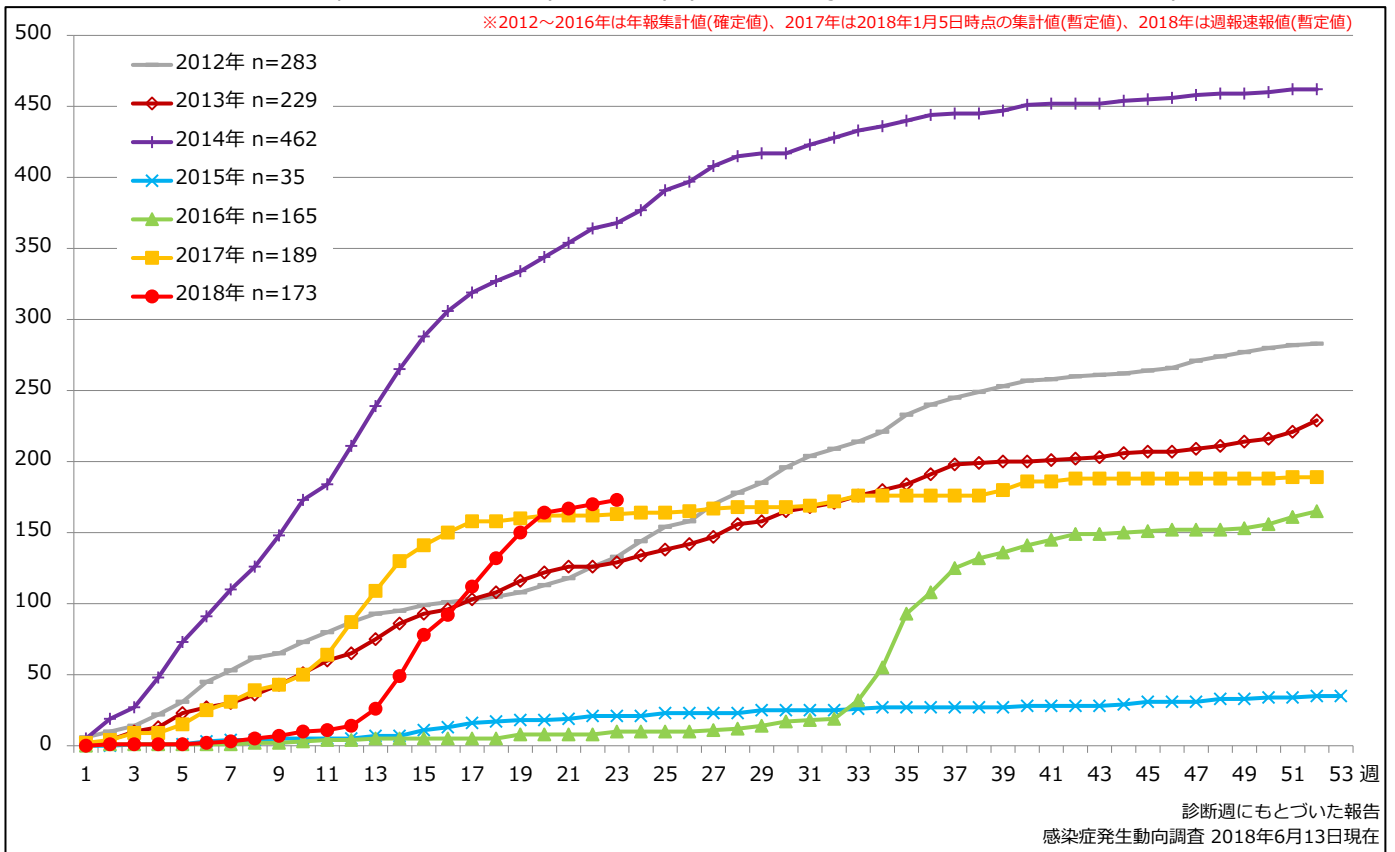

1. 麻疹累積報告数の推移 2012～2018年 (第1～23週)

Cumulative measles cases by week, 2012-2018 (week 1-23) (based on diagnosed week as of June 13, 2018)

2. 週別麻疹報告数 2018年 第1～23週 (n=173)

Weekly measles cases, week 1-23, 2018 (based on diagnosed week as of June 13, 2018)

3. 都道府県別病型別麻疹報告数 2018年 第23週 (n=3)

Reported measles cases by prefecture and methods of diagnosis in week 23, 2018 (as of June 13, 2018)

■ Clinically diagnosed
 ■ Laboratory diagnosed
 ■ Modified measles, Laboratory

4. 都道府県別病型別麻疹累積報告数 2018年 第1~23週 (n=173)

Cumulative measles cases by prefecture and methods of diagnosis, week 1-23, 2018 (as of June 13, 2018)

■ Clinically diagnosed
 ■ Laboratory diagnosed
 ■ Modified measles, Laboratory