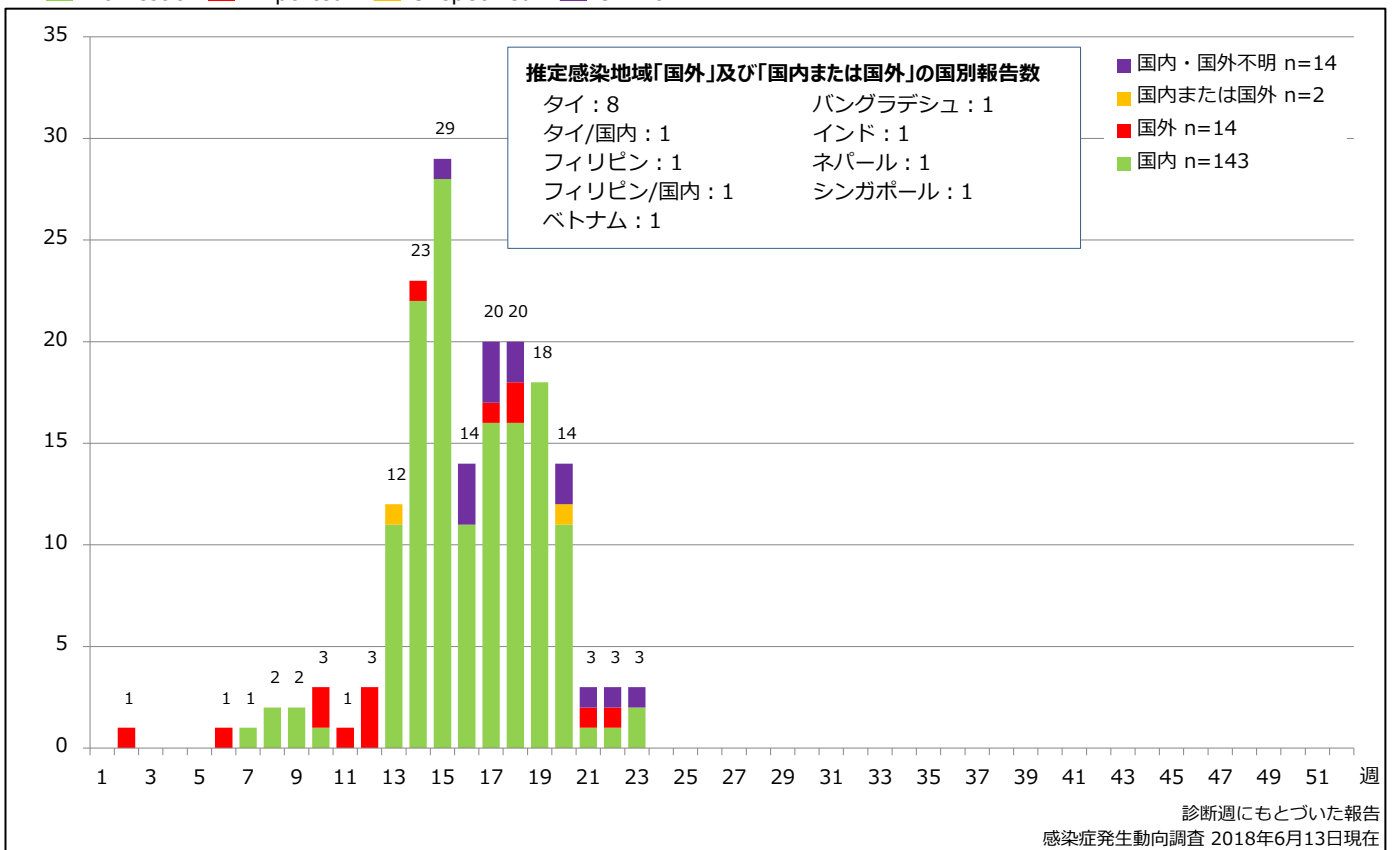

5. 都道府県別接種歴別麻疹累積報告数 2018年 第1~23週 (n=173)

Cumulative measles cases by prefecture and vaccinated status, week 1-23, 2018 (as of June 13, 2018)

None MCV1 MCV2 Unknown

6. 年齢群別接種歴別麻疹累積報告数 2018年 第1~23週 (n=173)

Cumulative measles cases by age and vaccinated status, week 1-23, 2018 (as of June 13, 2018)

None MCV1 MCV2 Unknown

7. 年齢群別麻疹累積報告数割合 2018年 第1~23週 (n=173)

Percentage of cumulative measles cases by age group, week 1-23, 2018 (as of June 13, 2018)

8. 週別推定感染地域(国内・外)別麻疹報告数 2018年 第1~23週 (n=173)

Weekly measles cases by acquired region, week 1-23, 2018 (based on diagnosed week as of June 13, 2018)

Domestic Imported Unspecified Unknown

9. 都道府県別人口百万人あたり麻疹報告数 2018年 第1~23週 (n=173)