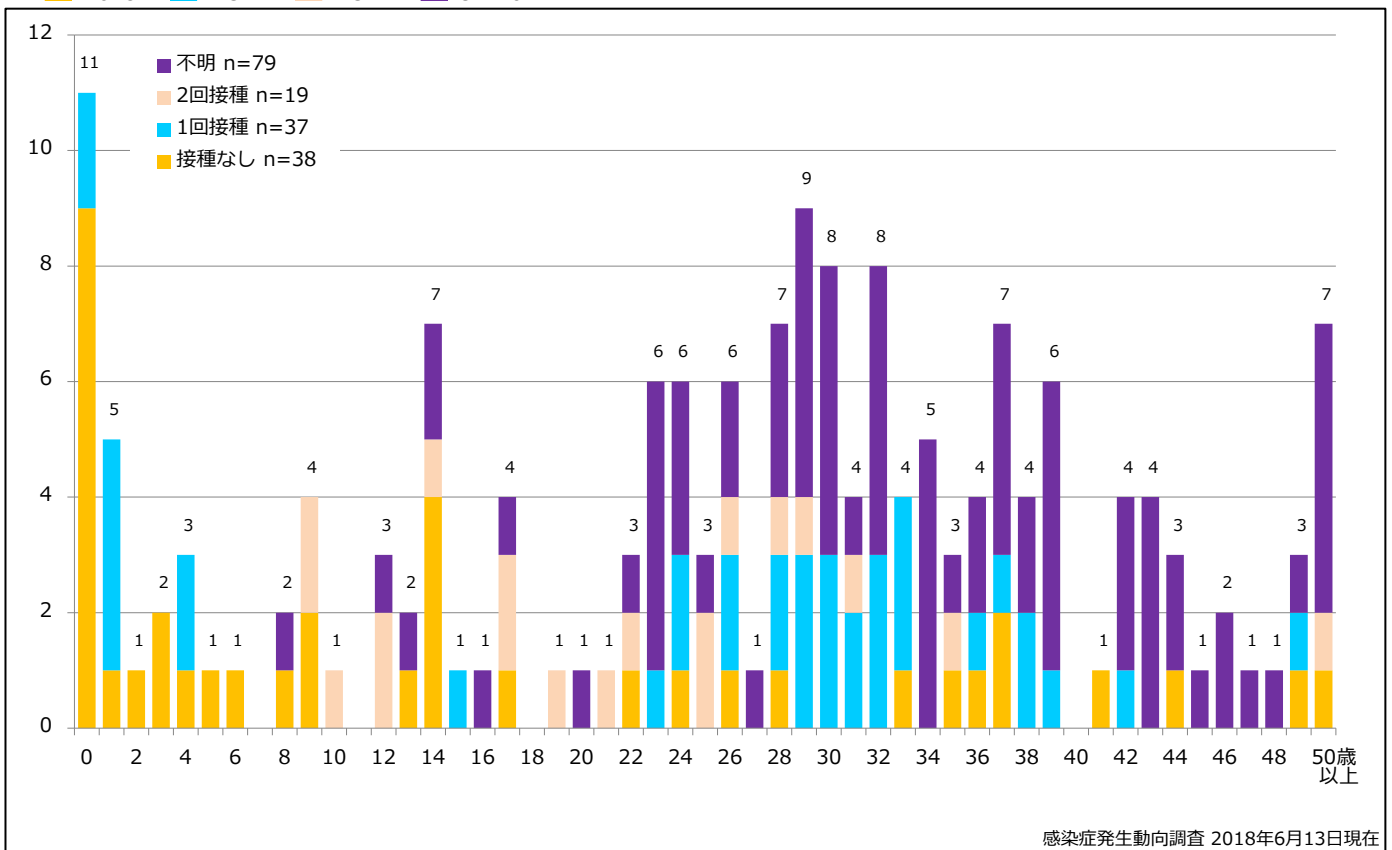

5. 都道府県別接種歴別麻疹累積報告数 2018年 第1~23週 (n=173)

Cumulative measles cases by prefecture and vaccinated status, week 1-23, 2018 (as of June 13, 2018)

None MCV1 MCV2 Unknown

6. 年齢群別接種歴別麻疹累積報告数 2018年 第1~23週 (n=173)

Cumulative measles cases by age and vaccinated status, week 1-23, 2018 (as of June 13, 2018)

None MCV1 MCV2 Unknown

7. 年齢群別麻疹累積報告数割合 2018年 第1~23週 (n=173)

Percentage of cumulative measles cases by age group, week 1-23, 2018 (as of June 13, 2018)