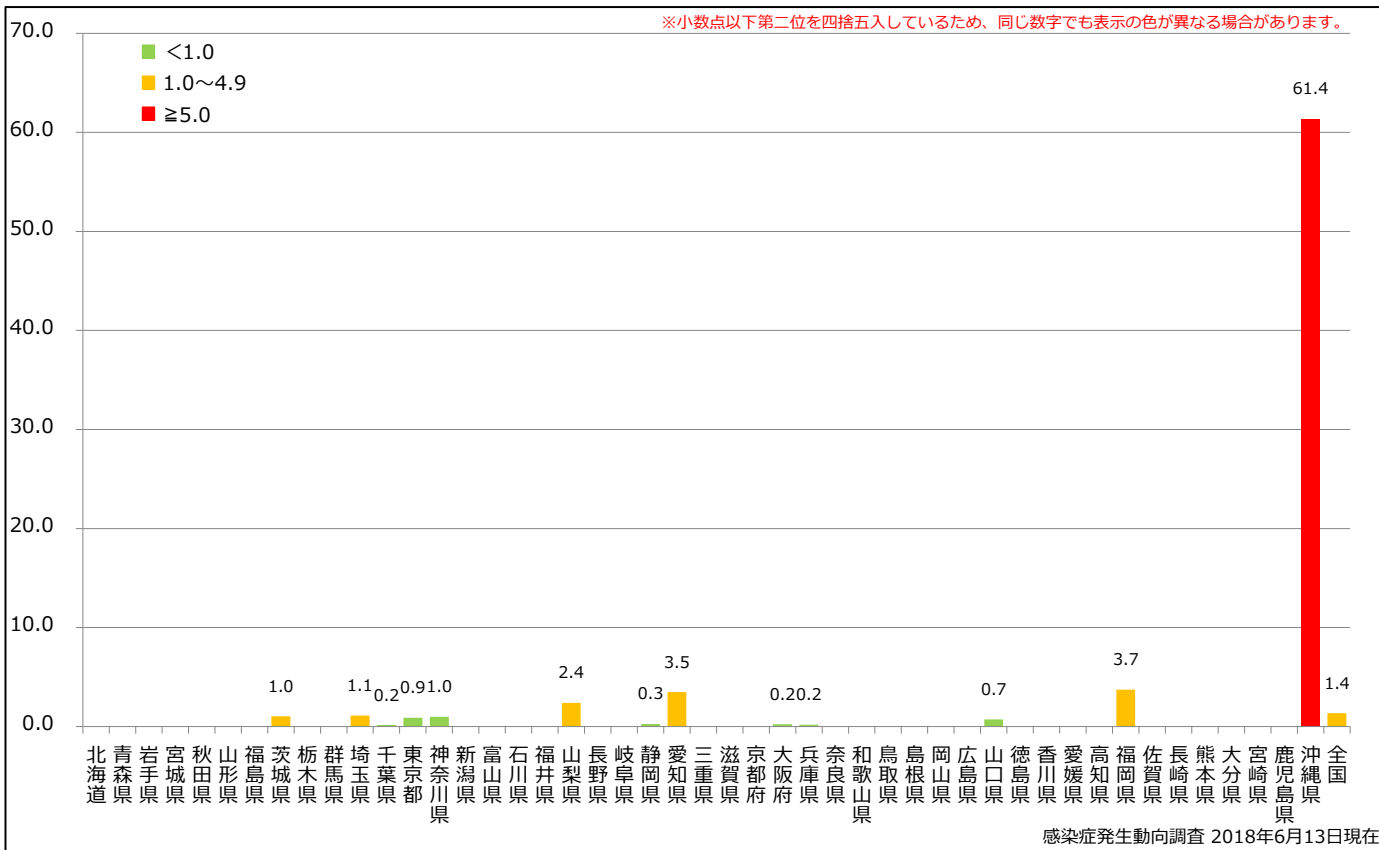

Cumulative measles cases by age and vaccinated status, week 1-23, 2018 (as of June 13, 2018)

None MCV1 MCV2 Unknown

7. 年齢群別麻疹累積報告数割合 2018年 第1~23週 (n=173)

Percentage of cumulative measles cases by age group, week 1-23, 2018 (as of June 13, 2018)

8. 週別推定感染地域(国内・外)別麻疹報告数 2018年 第1~23週 (n=173)

Weekly measles cases by acquired region, week 1-23, 2018 (based on diagnosed week as of June 13, 2018)

Domestic Imported Unspecified Unknown

9. 都道府県別人口百万人あたり麻疹報告数 2018年 第1~23週 (n=173)

Reported measles cases per 1 million population by prefecture, week 1-23, 2018 (as of June 13, 2018)

■ <1.0 ■ 1.0~4.9 ■ ≥5.0

※小数点以下第二位を四捨五入しているため、同じ数字でも表示の色が異なる場合があります。

10. 都道府県別麻疹週別報告状況 2018年 第1~23週 感染症発生動向調査
 Weekly measles cases from week 01 to week 23, 2018 (based on diagnosed week as of June 13, 2018)