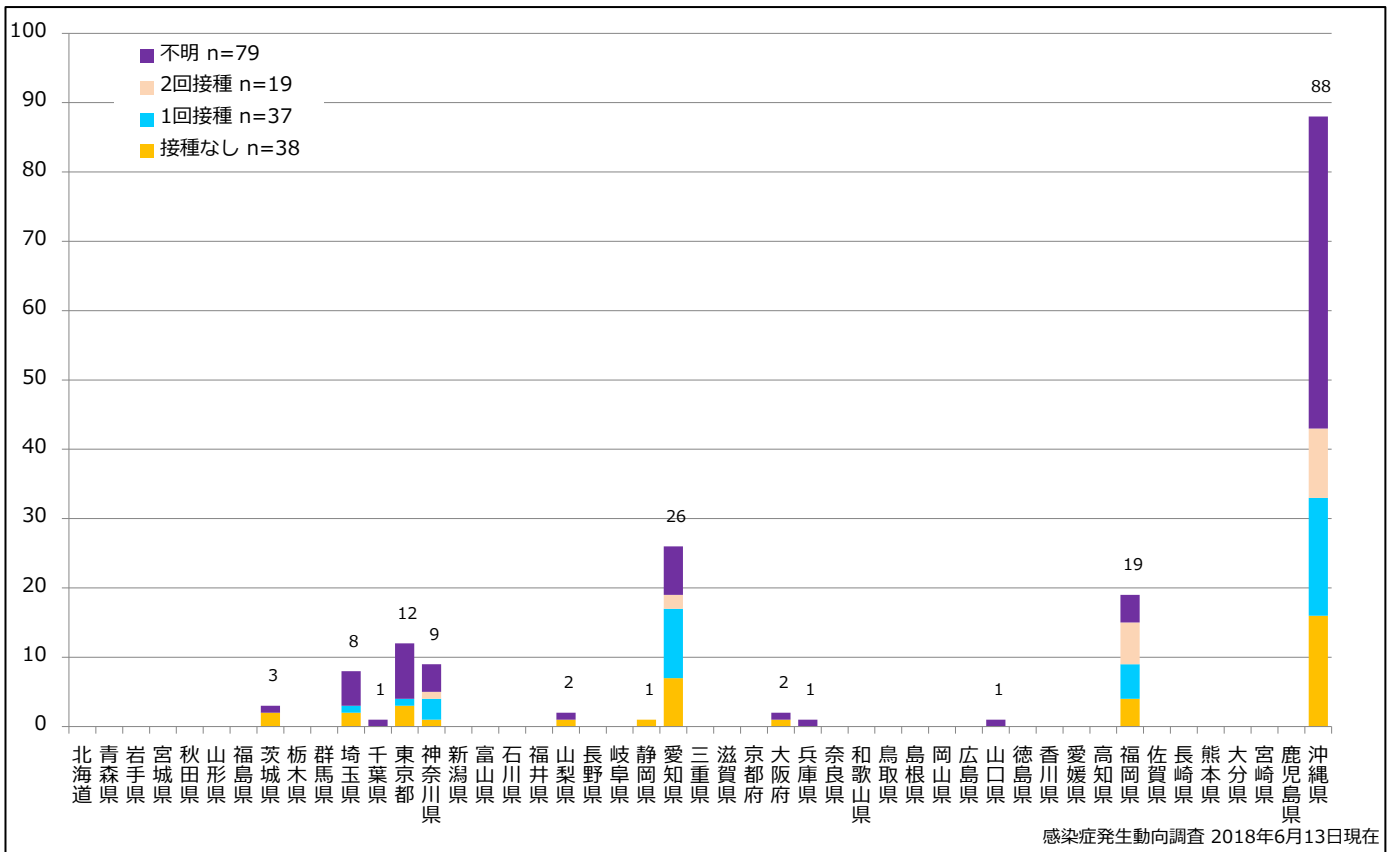

1. 麻疹累積報告数の推移 2012～2018年 (第1～23週)

Cumulative measles cases by week, 2012-2018 (week 1-23) (based on diagnosed week as of June 13, 2018)

2. 週別麻疹報告数 2018年 第1～23週 (n=173)

Weekly measles cases, week 1-23, 2018 (based on diagnosed week as of June 13, 2018)

4. 都道府県別病型別麻疹累積報告数 2018年 第1~23週 (n=173)

Cumulative measles cases by prefecture and methods of diagnosis, week 1-23, 2018 (as of June 13, 2018)

■ Clinically diagnosed
 ■ Laboratory diagnosed
 ■ Modified measles, Laboratory

5. 都道府県別接種歴別麻疹累積報告数 2018年 第1~23週 (n=173)

Cumulative measles cases by prefecture and vaccinated status, week 1-23, 2018 (as of June 13, 2018)

None MCV1 MCV2 Unknown

6. 年齢群別接種歴別麻疹累積報告数 2018年 第1~23週 (n=173)

Cumulative measles cases by age and vaccinated status, week 1-23, 2018 (as of June 13, 2018)

None MCV1 MCV2 Unknown

7. 年齢群別麻疹累積報告数割合 2018年 第1~23週 (n=173)

Percentage of cumulative measles cases by age group, week 1-23, 2018 (as of June 13, 2018)