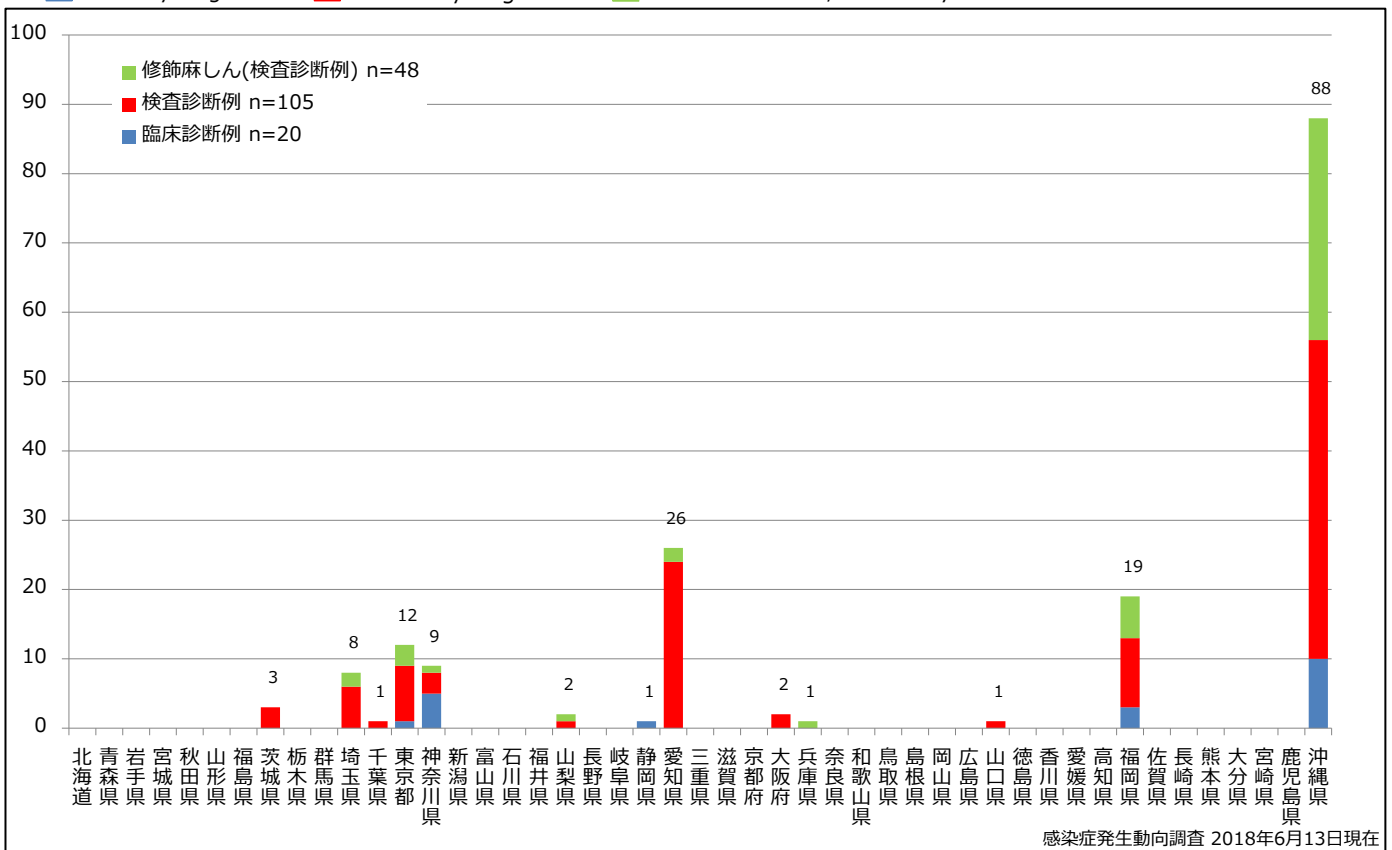

1. 麻疹累積報告数の推移 2012～2018年 (第1～23週)

Cumulative measles cases by week, 2012-2018 (week 1-23) (based on diagnosed week as of June 13, 2018)

2. 週別麻疹報告数 2018年 第1～23週 (n=173)

Weekly measles cases, week 1-23, 2018 (based on diagnosed week as of June 13, 2018)

3. 都道府県別病型別麻疹報告数 2018年 第23週 (n=3)

Reported measles cases by prefecture and methods of diagnosis in week 23, 2018 (as of June 13, 2018)

■ Clinically diagnosed
 ■ Laboratory diagnosed
 ■ Modified measles, Laboratory

4. 都道府県別病型別麻疹累積報告数 2018年 第1~23週 (n=173)

Cumulative measles cases by prefecture and methods of diagnosis, week 1-23, 2018 (as of June 13, 2018)

■ Clinically diagnosed
 ■ Laboratory diagnosed
 ■ Modified measles, Laboratory

5. 都道府県別接種歴別麻疹累積報告数 2018年 第1~23週 (n=173)

Cumulative measles cases by prefecture and vaccinated status, week 1-23, 2018 (as of June 13, 2018)

None MCV1 MCV2 Unknown

6. 年齢群別接種歴別麻疹累積報告数 2018年 第1~23週 (n=173)