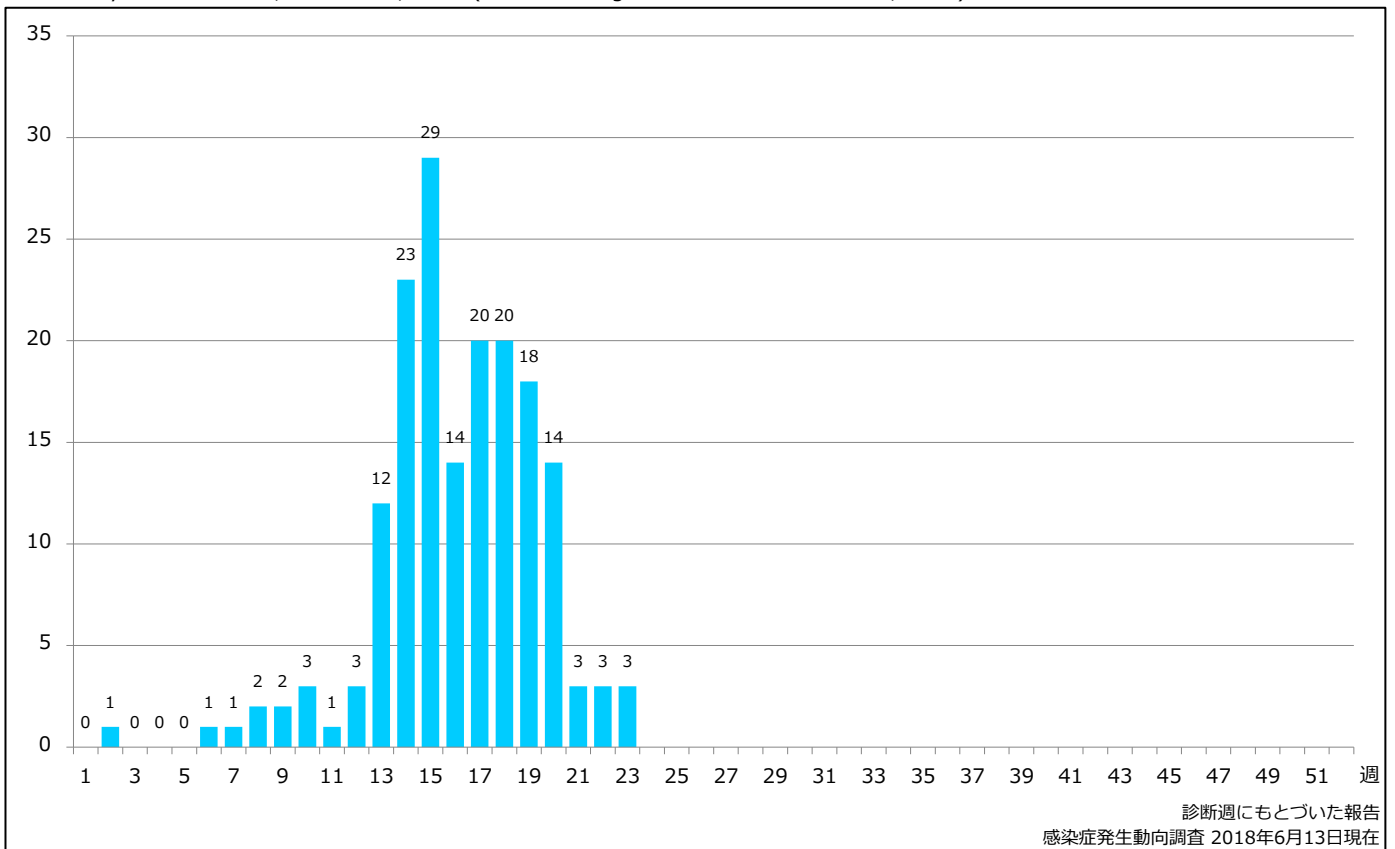

1. 麻疹累積報告数の推移 2012～2018年 (第1～23週)

Cumulative measles cases by week, 2012-2018 (week 1-23) (based on diagnosed week as of June 13, 2018)

2. 週別麻疹報告数 2018年 第1～23週 (n=173)

Weekly measles cases, week 1-23, 2018 (based on diagnosed week as of June 13, 2018)

3. 都道府県別病型別麻疹報告数 2018年 第23週 (n=3)

Reported measles cases by prefecture and methods of diagnosis in week 23, 2018 (as of June 13, 2018)

■ Clinically diagnosed
 ■ Laboratory diagnosed
 ■ Modified measles, Laboratory