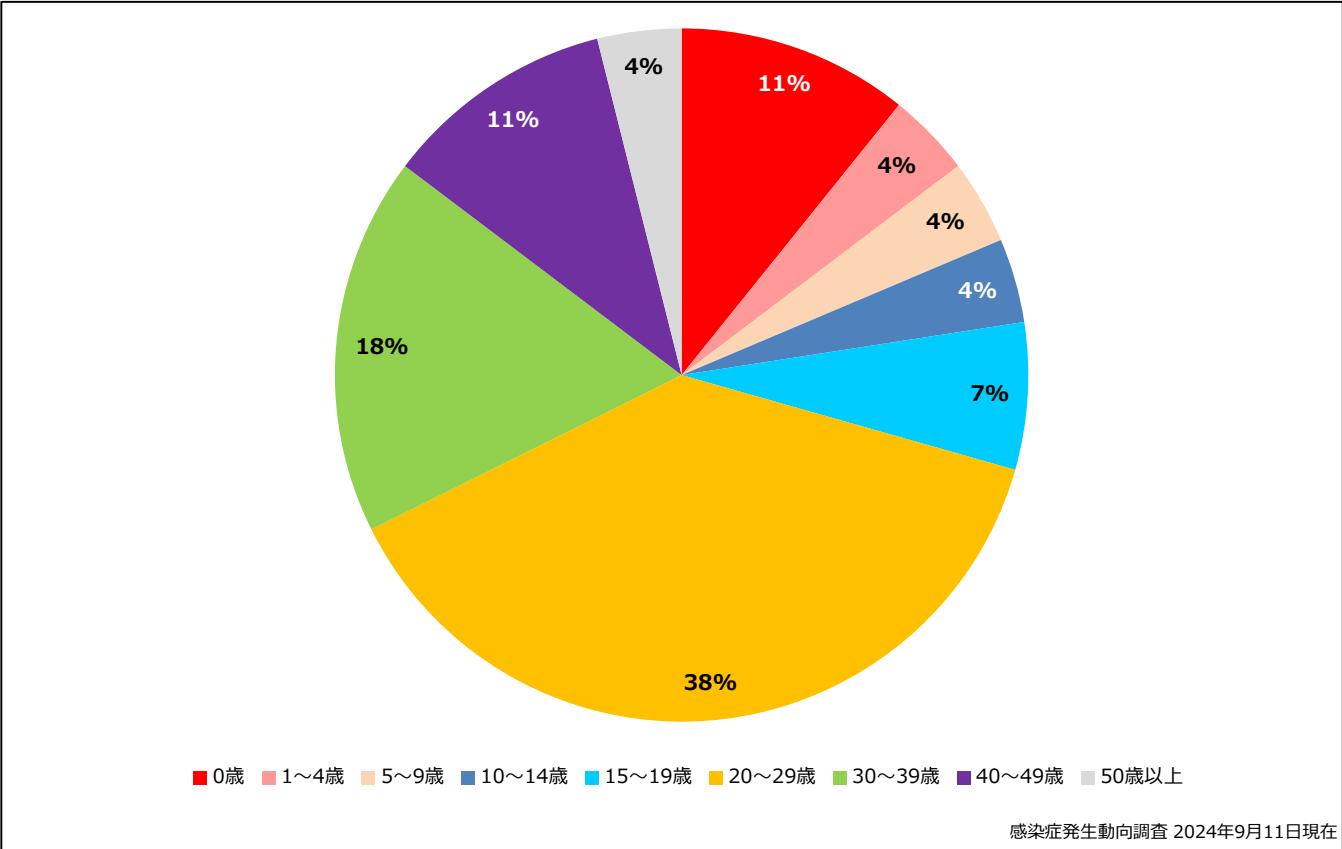

5. 都道府県別接種歴別麻疹累積報告数 2024年 第1~36週 (n=28)

Cumulative measles cases by prefecture and vaccinated status, week 1-36, 2024 (as of September 11, 2024)

None MCV1 MCV2 Unknown

6. 年齢群別接種歴別麻疹累積報告数 2024年 第1~36週 (n=28)

Cumulative measles cases by age and vaccinated status, week 1-36, 2024 (as of September 11, 2024)

None MCV1 MCV2 Unknown

7. 年齢群別麻疹累積報告数割合 2024年 第1~36週 (n=28)

Percentage of cumulative measles cases by age group, week 1-36, 2024 (as of September 11, 2024)