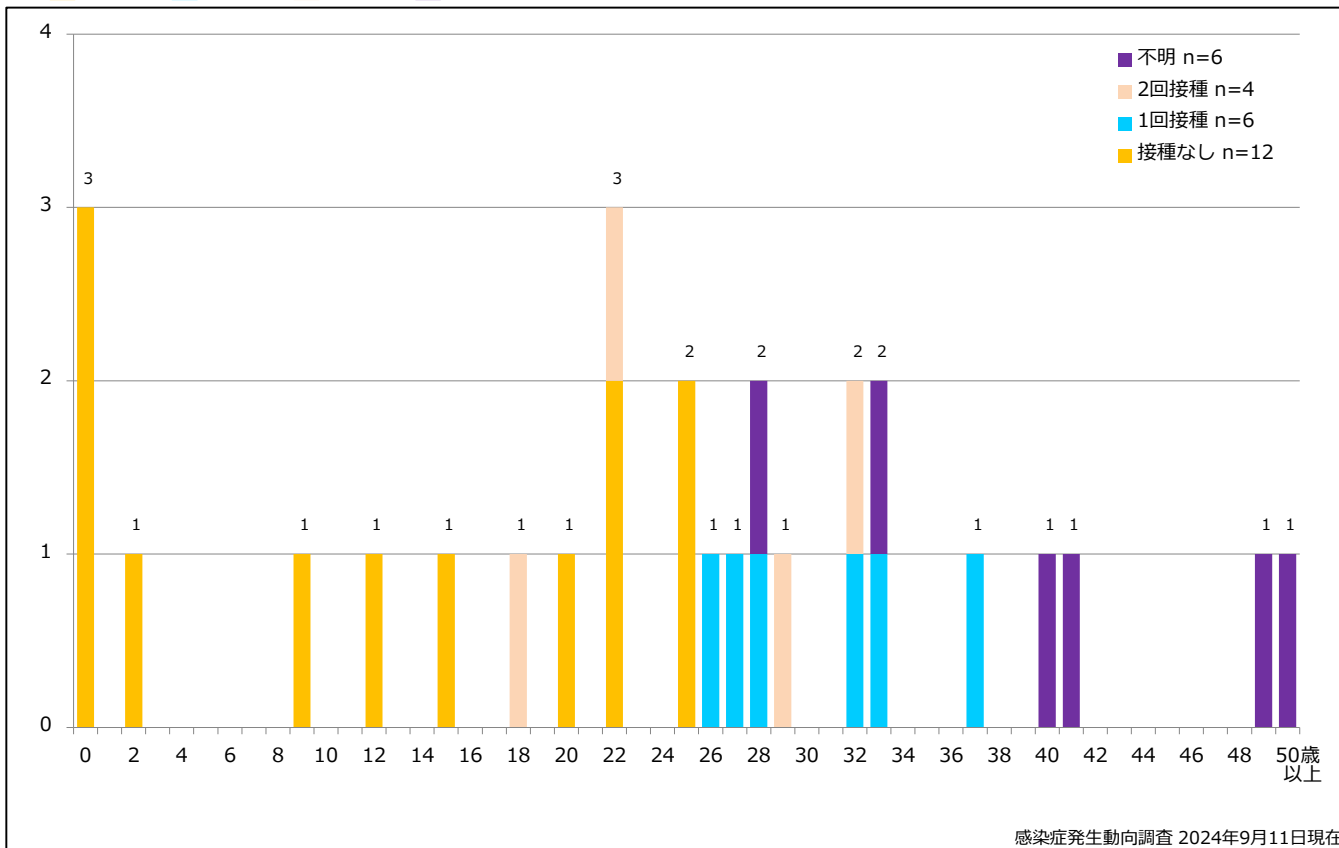

5. 都道府県別接種歴別麻疹累積報告数 2024年 第1~36週 (n=28)

Cumulative measles cases by prefecture and vaccinated status, week 1-36, 2024 (as of September 11, 2024)

None MCV1 MCV2 Unknown

6. 年齢群別接種歴別麻疹累積報告数 2024年 第1~36週 (n=28)

Cumulative measles cases by age and vaccinated status, week 1-36, 2024 (as of September 11, 2024)

None MCV1 MCV2 Unknown

7. 年齢群別麻疹累積報告数割合 2024年 第1~36週 (n=28)

Percentage of cumulative measles cases by age group, week 1-36, 2024 (as of September 11, 2024)