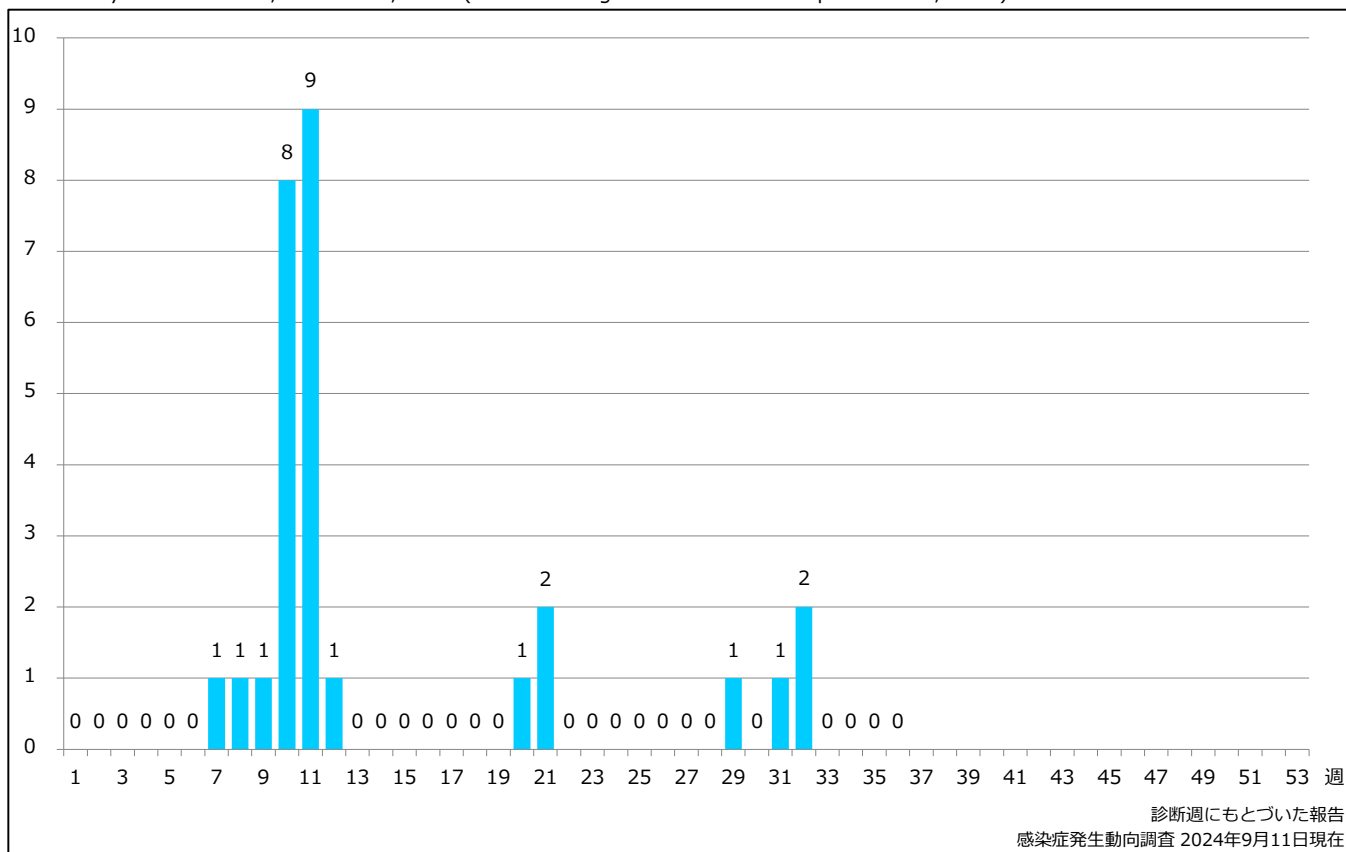

1. 麻疹累積報告数の推移 2017~2024年 (第1~36週)

Cumulative measles cases by week, 2017-2024 (week 1-36) (based on diagnosed week as of September 11, 2024)

2. 週別麻疹報告数 2024年 第1~36週 (n=28)

Weekly measles cases, week 1-36, 2024 (based on diagnosed week as of September 11, 2024)

3. 都道府県別病型別麻疹報告数 2024年 第36週 (n=0)

Reported measles cases by prefecture and methods of diagnosis in week 36, 2024 (as of September 11, 2024)

■ Clinically diagnosed
 ■ Laboratory diagnosed
 ■ Modified measles, Laboratory diagnosed