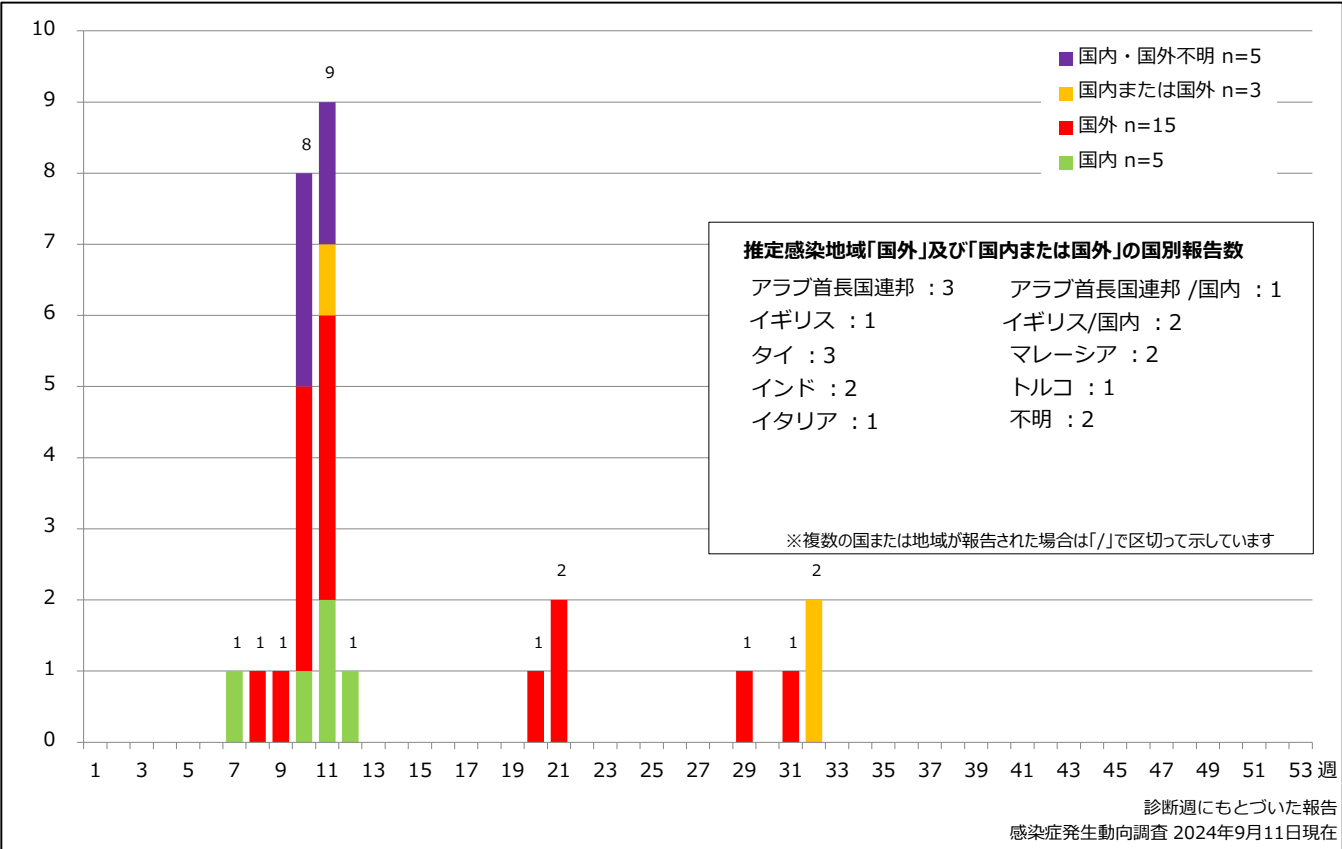

5. 都道府県別接種歴別麻疹累積報告数 2024年 第1~36週 (n=28)

Cumulative measles cases by prefecture and vaccinated status, week 1-36, 2024 (as of September 11, 2024)

None MCV1 MCV2 Unknown

6. 年齢群別接種歴別麻疹累積報告数 2024年 第1~36週 (n=28)

Cumulative measles cases by age and vaccinated status, week 1-36, 2024 (as of September 11, 2024)

None MCV1 MCV2 Unknown

7. 年齢群別麻疹累積報告数割合 2024年 第1~36週 (n=28)

Percentage of cumulative measles cases by age group, week 1-36, 2024 (as of September 11, 2024)

8. 週別推定感染地域(国内・外)別麻疹報告数 2024年 第1~36週 (n=28)

Weekly measles cases by acquired region, week 1-36, 2024 (based on diagnosed week as of September 11, 2024)

Domestic Imported Unspecified Unknown

9. 都道府県別人口百万人あたり麻疹報告数 2024年 第1~36週 (n=28)