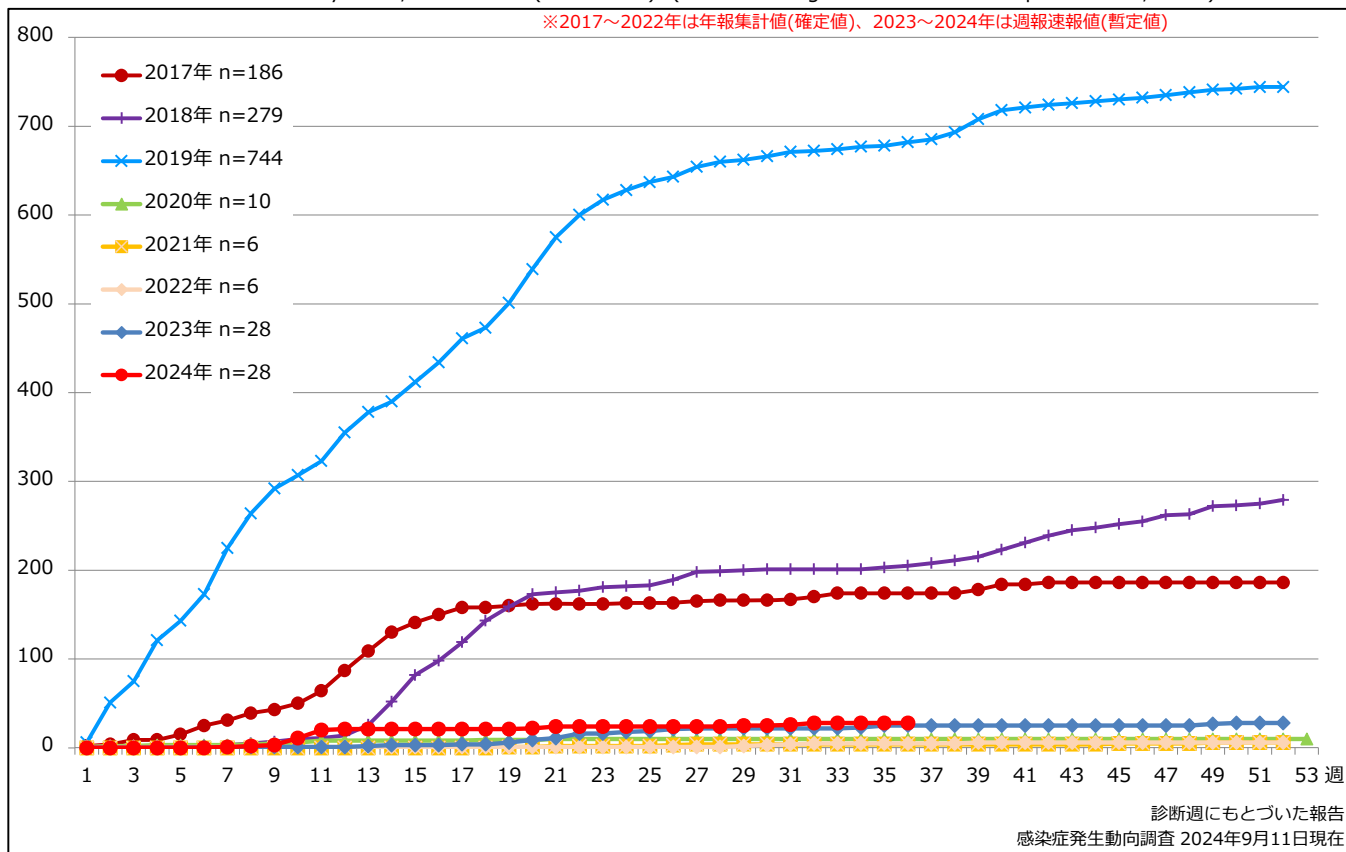

1. 麻疹累積報告数の推移 2017~2024年 (第1~36週)

Cumulative measles cases by week, 2017-2024 (week 1-36) (based on diagnosed week as of September 11, 2024)

2. 週別麻疹報告数 2024年 第1~36週 (n=28)

Weekly measles cases, week 1-36, 2024 (based on diagnosed week as of September 11, 2024)

3. 都道府県別病型別麻疹報告数 2024年 第36週 (n=0)

Reported measles cases by prefecture and methods of diagnosis in week 36, 2024 (as of September 11, 2024)

■ Clinically diagnosed
 ■ Laboratory diagnosed
 ■ Modified measles, Laboratory diagnosed

4. 都道府県別病型別麻疹累積報告数 2024年 第1~36週 (n=28)

Cumulative measles cases by prefecture and methods of diagnosis, week 1-36, 2024 (as of September 11, 2024)

■ Clinically diagnosed
 ■ Laboratory diagnosed
 ■ Modified measles, Laboratory diagnosed