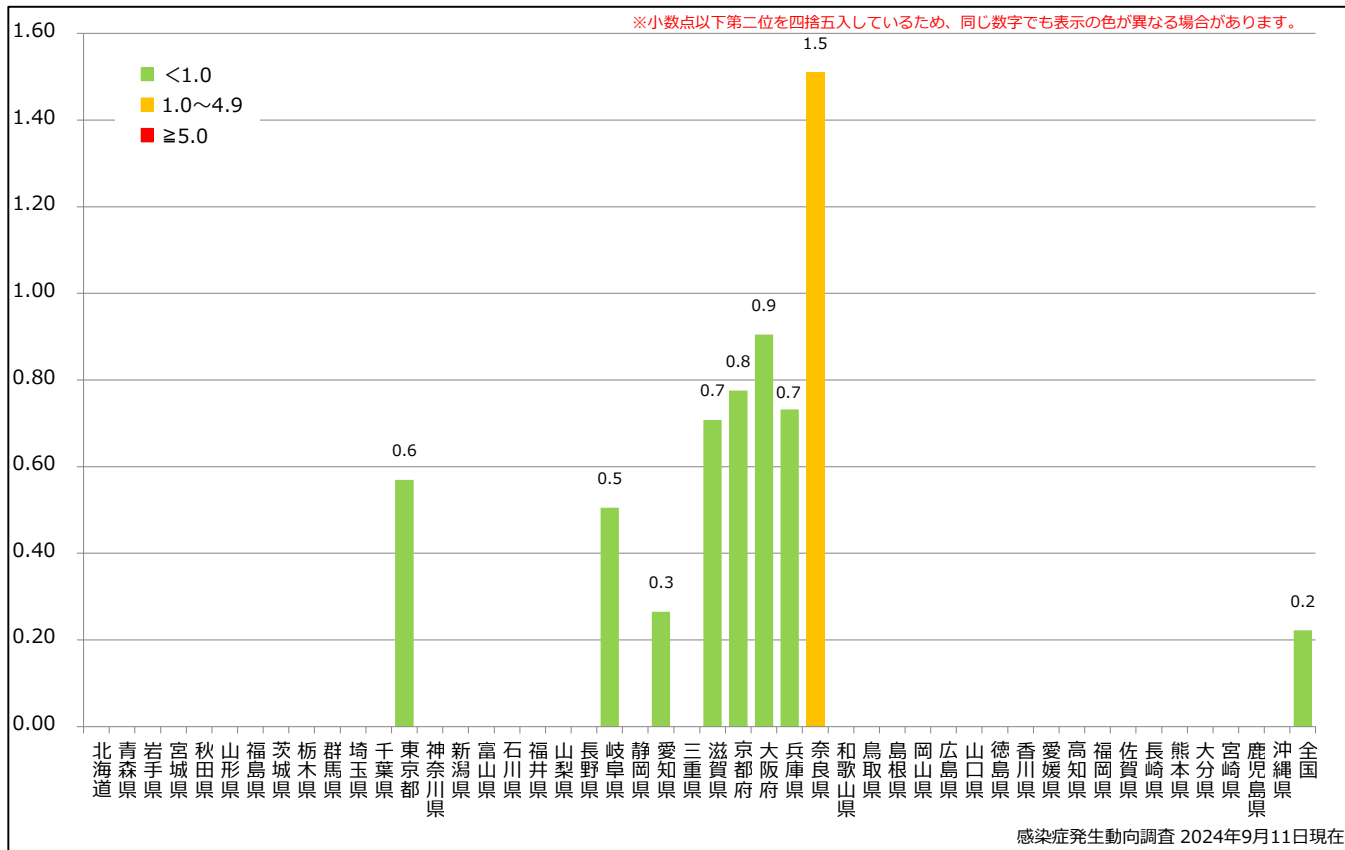

Cumulative measles cases by age and vaccinated status, week 1-36, 2024 (as of September 11, 2024)

None MCV1 MCV2 Unknown

7. 年齢群別麻疹累積報告数割合 2024年 第1~36週 (n=28)

Percentage of cumulative measles cases by age group, week 1-36, 2024 (as of September 11, 2024)

8. 週別推定感染地域(国内・外)別麻疹報告数 2024年 第1~36週 (n=28)

Weekly measles cases by acquired region, week 1-36, 2024 (based on diagnosed week as of September 11, 2024)

Domestic Imported Unspecified Unknown

9. 都道府県別人口百万人あたり麻疹報告数 2024年 第1~36週 (n=28)

Reported measles cases per 1 million population by prefecture, week 1-36, 2024 (as of September 11, 2024)

■ <1.0 ■ 1.0~4.9 ■ ≥5.0

10. 都道府県別麻疹週別報告状況 2024年 第1~36週 感染症発生動向調査

2024年09月11日現在

Weekly measles cases from week 01 to week 36, 2024 (based on diagnosed week as of September 11, 2024)