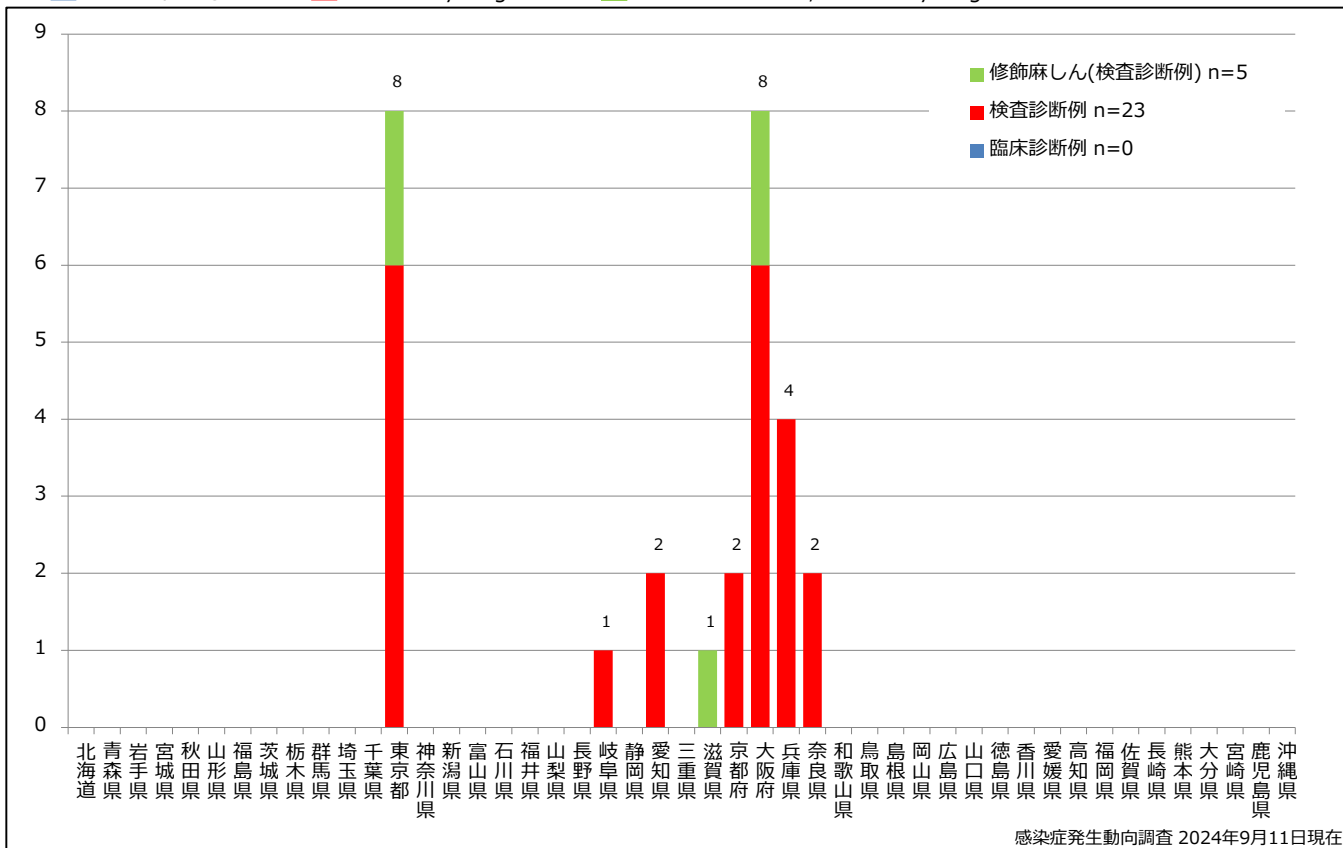

1. 麻疹累積報告数の推移 2017~2024年 (第1~36週)

Cumulative measles cases by week, 2017-2024 (week 1-36) (based on diagnosed week as of September 11, 2024)

2. 週別麻疹報告数 2024年 第1~36週 (n=28)

Weekly measles cases, week 1-36, 2024 (based on diagnosed week as of September 11, 2024)

3. 都道府県別病型別麻疹報告数 2024年 第36週 (n=0)

Reported measles cases by prefecture and methods of diagnosis in week 36, 2024 (as of September 11, 2024)

■ Clinically diagnosed
 ■ Laboratory diagnosed
 ■ Modified measles, Laboratory diagnosed

4. 都道府県別病型別麻疹累積報告数 2024年 第1~36週 (n=28)

Cumulative measles cases by prefecture and methods of diagnosis, week 1-36, 2024 (as of September 11, 2024)

■ Clinically diagnosed
 ■ Laboratory diagnosed
 ■ Modified measles, Laboratory diagnosed