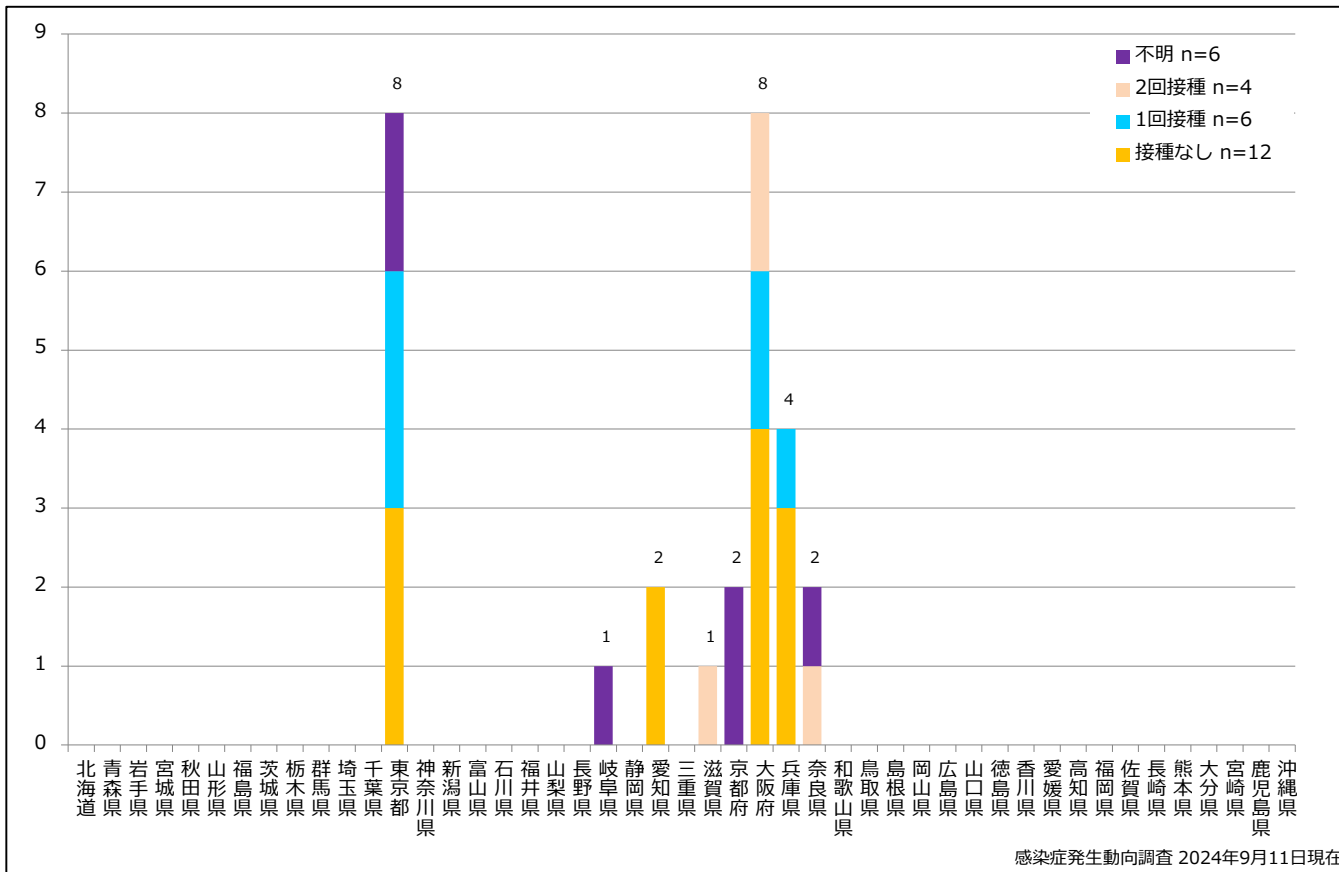

1. 麻疹累積報告数の推移 2017~2024年 (第1~36週)

Cumulative measles cases by week, 2017-2024 (week 1-36) (based on diagnosed week as of September 11, 2024)

2. 週別麻疹報告数 2024年 第1~36週 (n=28)

Weekly measles cases, week 1-36, 2024 (based on diagnosed week as of September 11, 2024)

4. 都道府県別病型別麻疹累積報告数 2024年 第1~36週 (n=28)

Cumulative measles cases by prefecture and methods of diagnosis, week 1-36, 2024 (as of September 11, 2024)

■ Clinically diagnosed
 ■ Laboratory diagnosed
 ■ Modified measles, Laboratory diagnosed

5. 都道府県別接種歴別麻疹累積報告数 2024年 第1~36週 (n=28)

Cumulative measles cases by prefecture and vaccinated status, week 1-36, 2024 (as of September 11, 2024)

None MCV1 MCV2 Unknown

6. 年齢群別接種歴別麻疹累積報告数 2024年 第1~36週 (n=28)

Cumulative measles cases by age and vaccinated status, week 1-36, 2024 (as of September 11, 2024)

None MCV1 MCV2 Unknown

7. 年齢群別麻疹累積報告数割合 2024年 第1~36週 (n=28)

Percentage of cumulative measles cases by age group, week 1-36, 2024 (as of September 11, 2024)