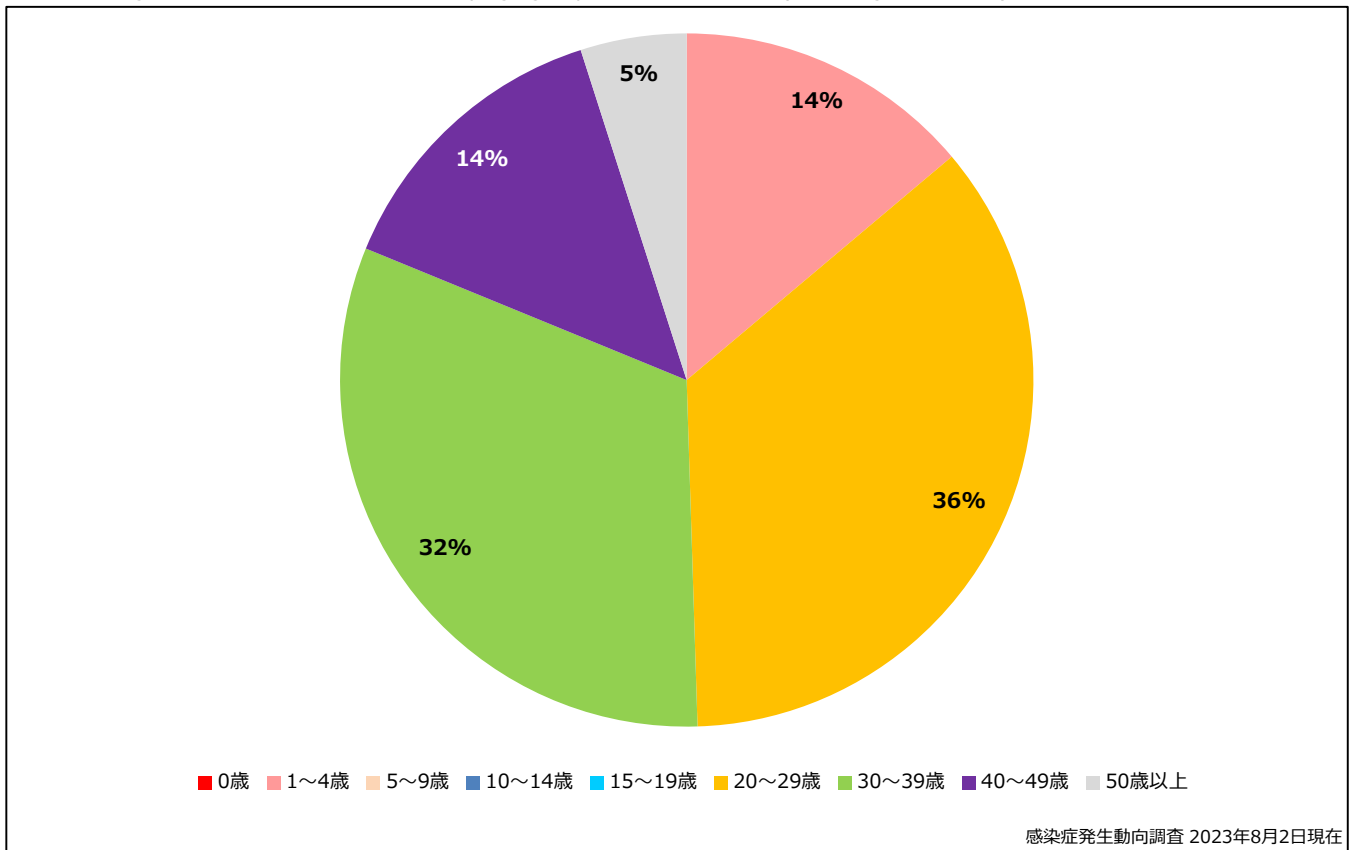

### 6. 年齢群別接種歴別麻疹累積報告数 2023年 第1~30週 (n=22)

Cumulative measles cases by age and vaccinated status, week 1-30, 2023 (as of August 2, 2023)

None MCV1 MCV2 Unknown

### 7. 年齢群別麻疹累積報告数割合 2023年 第1~30週 (n=22)

Percentage of cumulative measles cases by age group, week 1-30, 2023 (as of August 2, 2023)