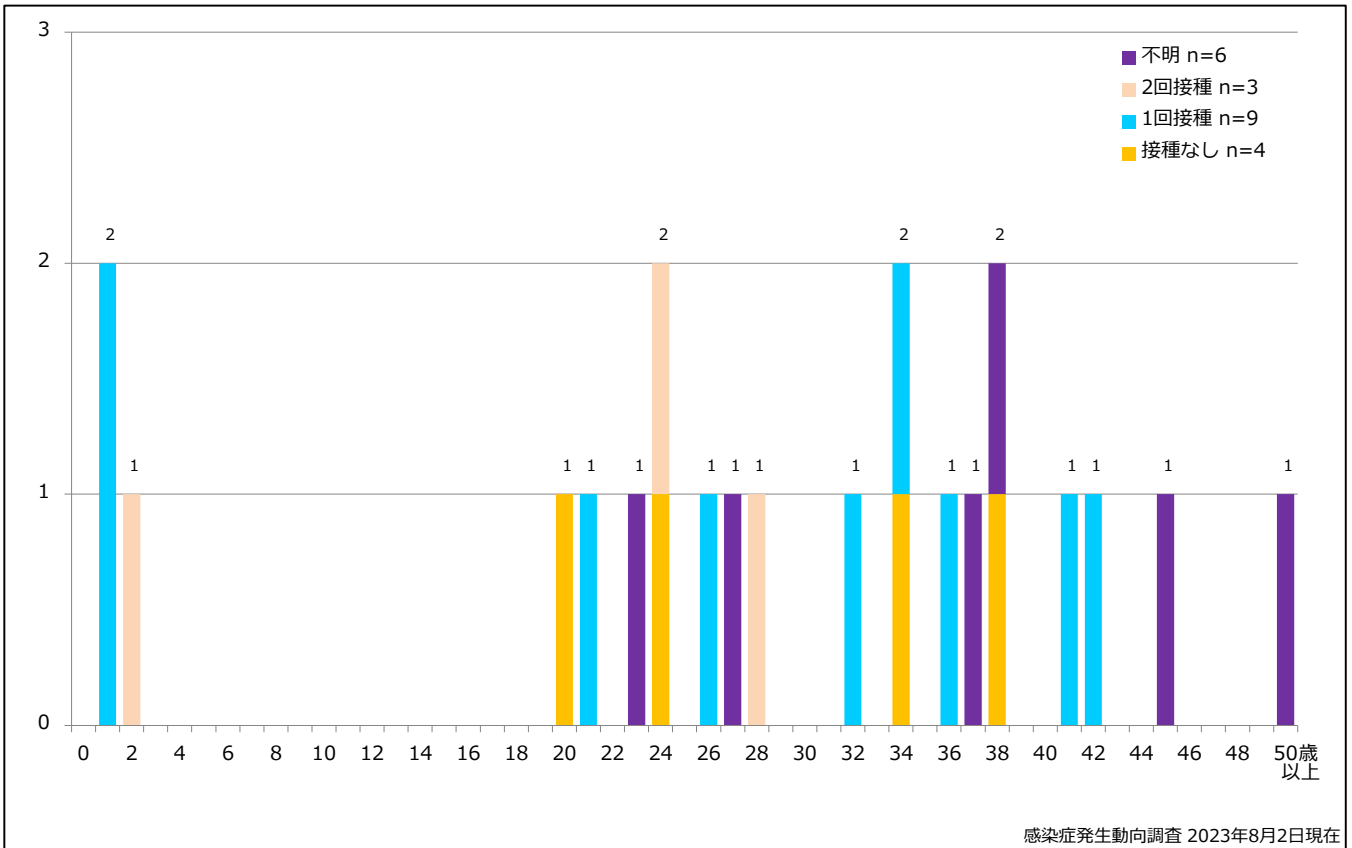

### 5. 都道府県別接種歴別麻疹累積報告数 2023年 第1~30週 (n=22)

Cumulative measles cases by prefecture and vaccinated status, week 1-30, 2023 (as of August 2, 2023)

None MCV1 MCV2 Unknown

### 6. 年齢群別接種歴別麻疹累積報告数 2023年 第1~30週 (n=22)

Cumulative measles cases by age and vaccinated status, week 1-30, 2023 (as of August 2, 2023)

None MCV1 MCV2 Unknown