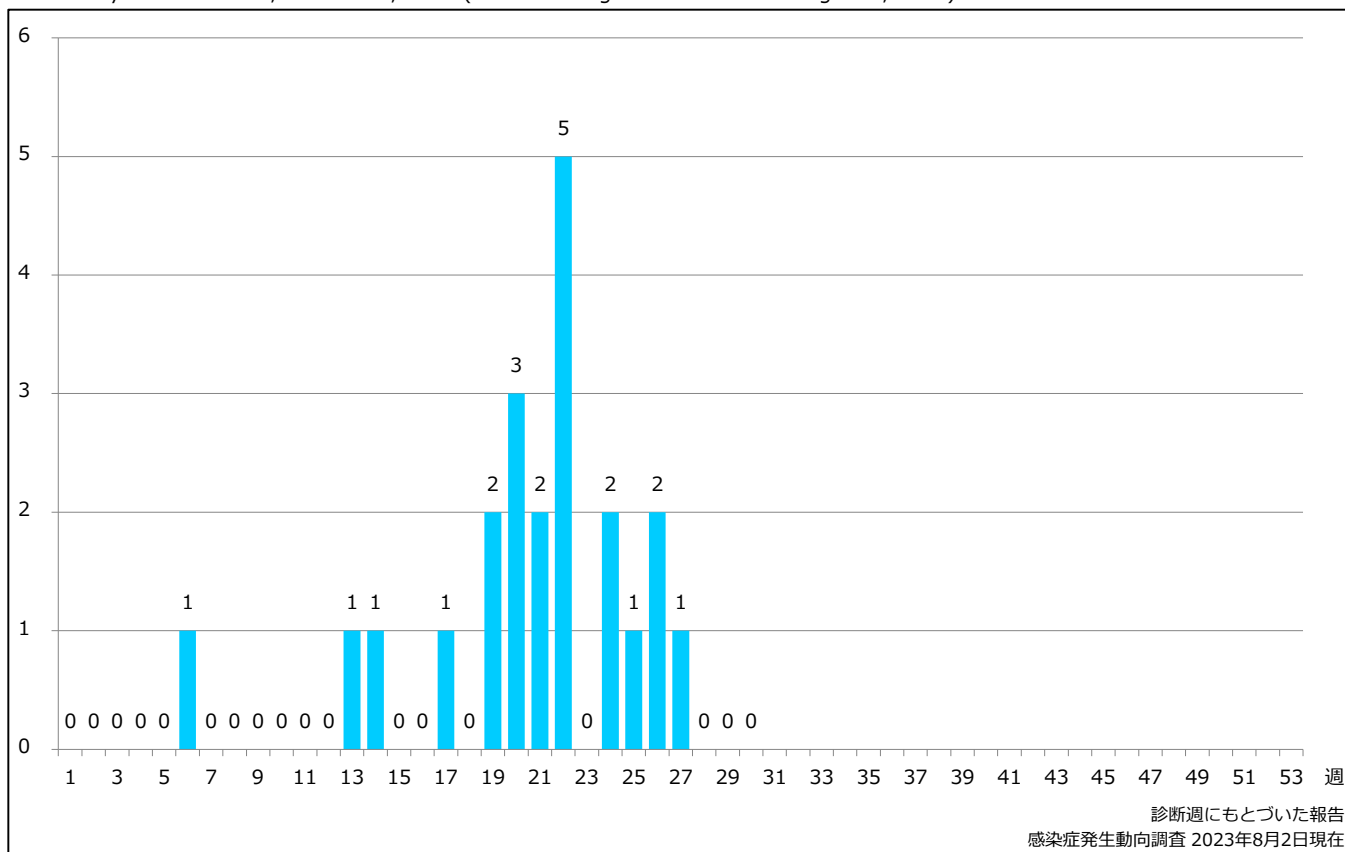

### 1. 麻疹累積報告数の推移 2016~2023年 (第1~30週)

Cumulative measles cases by week, 2016-2023 (week 1-30) (based on diagnosed week as of August 2, 2023)

### 2. 週別麻疹報告数 2023年 第1~30週 (n=22)

Weekly measles cases, week 1-30, 2023 (based on diagnosed week as of August 2, 2023)