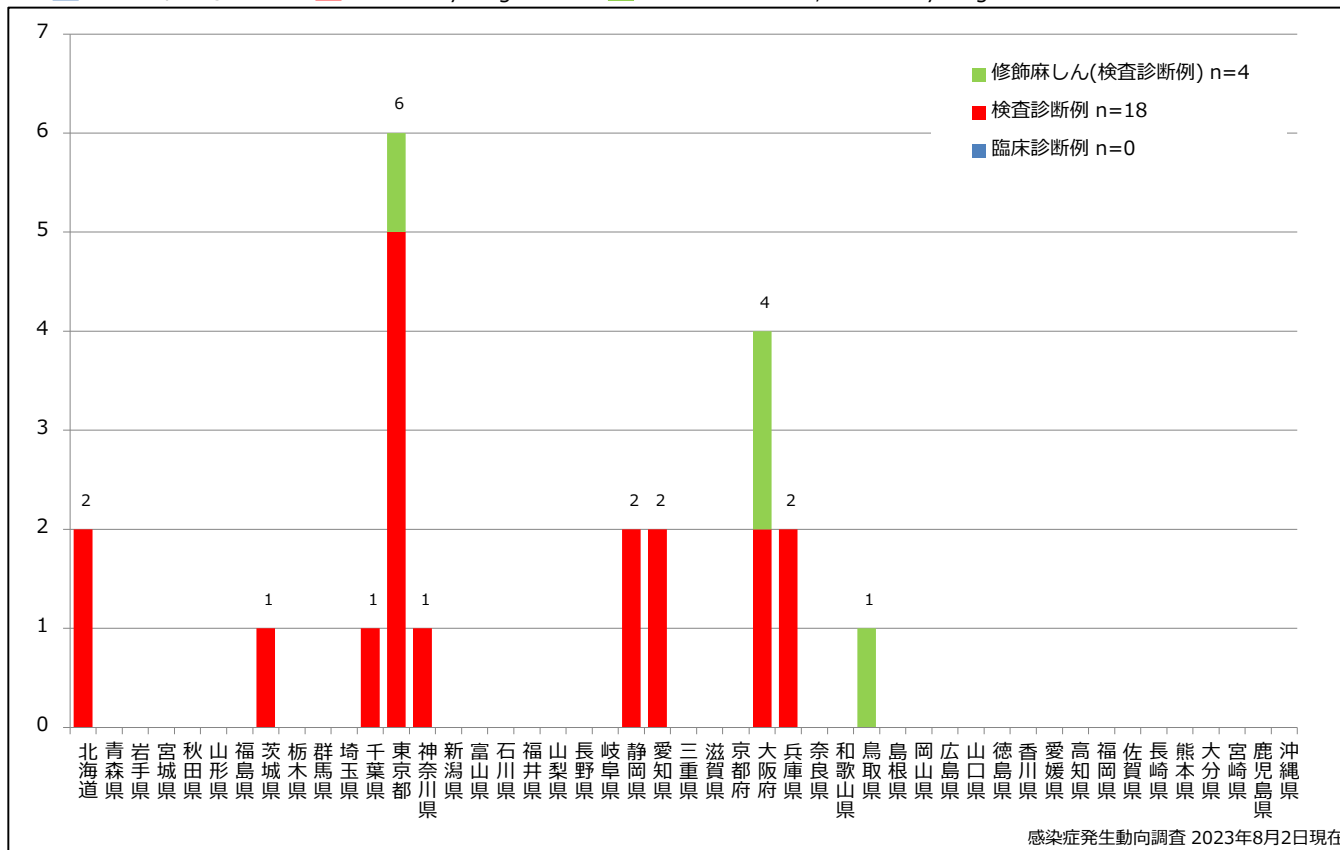

4. 都道府県別病型別麻疹累積報告数 2023年 第1~30週 (n=22)

Cumulative measles cases by prefecture and methods of diagnosis, week 1-30, 2023 (as of August 2, 2023)

■ Clinically diagnosed
■ Laboratory diagnosed
■ Modified measles, Laboratory diagnosed