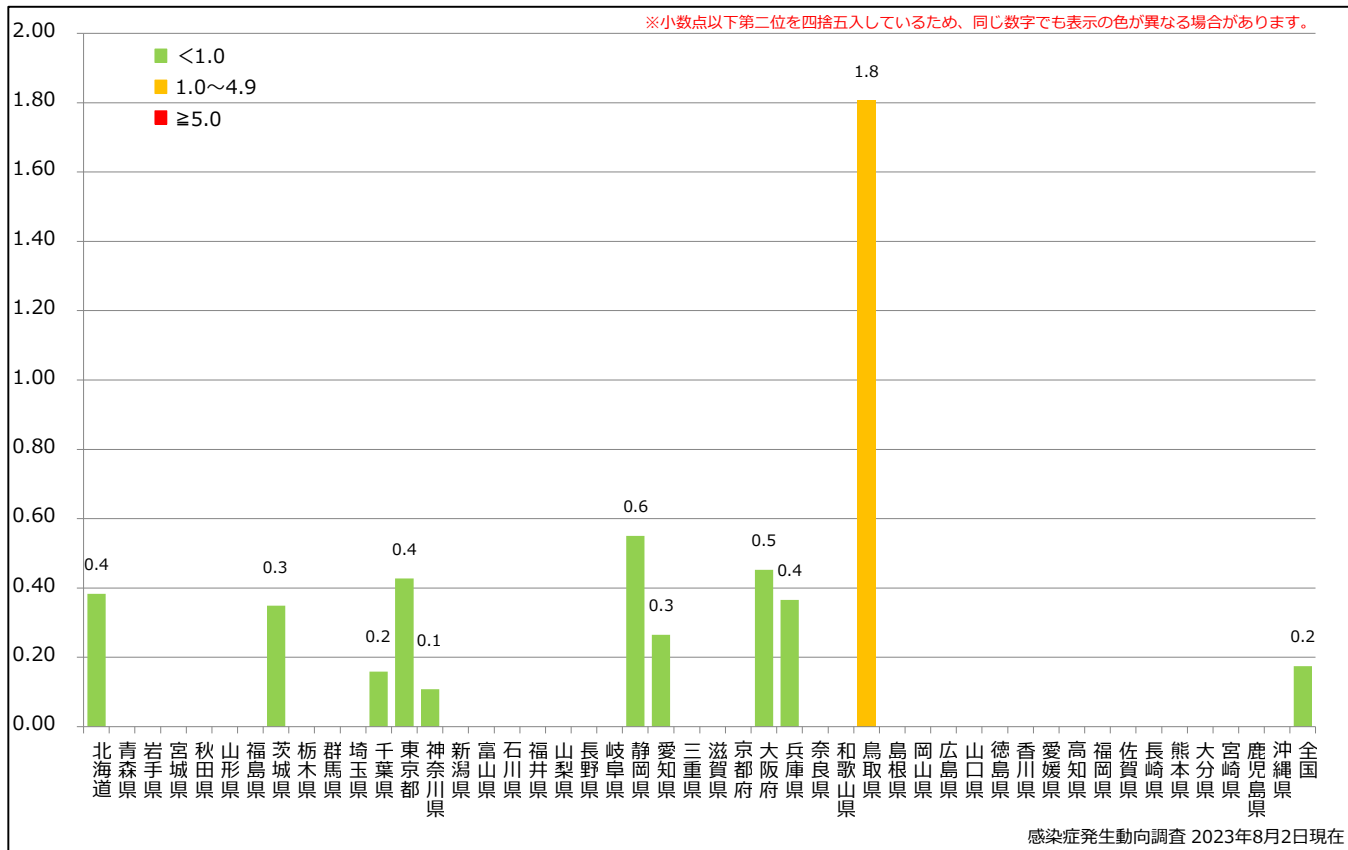

9. 都道府県別人口百万人あたり麻疹報告数 2023年 第1~30週 (n=22)

Reported measles cases per 1 million population by prefecture, week 1-30, 2023 (as of August 2, 2023)

■ <1.0 ■ 1.0~4.9 ■ ≥5.0