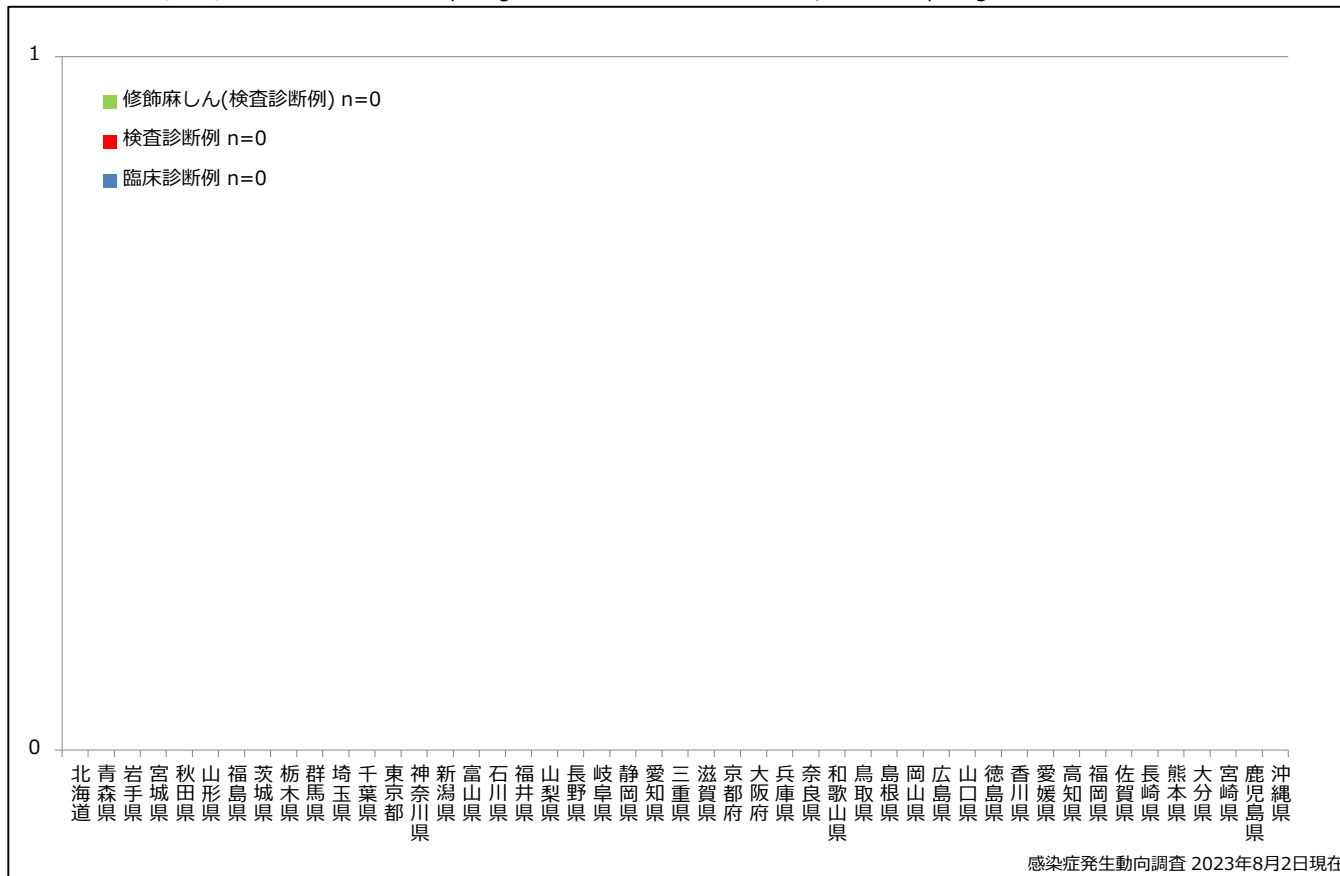

3. 都道府県別病型別麻疹報告数 2023年 第30週 (n=0)

Reported measles cases by prefecture and methods of diagnosis in week 30, 2023 (as of August 2, 2023)

■ Clinically diagnosed
■ Laboratory diagnosed
■ Modified measles, Laboratory diagnosed