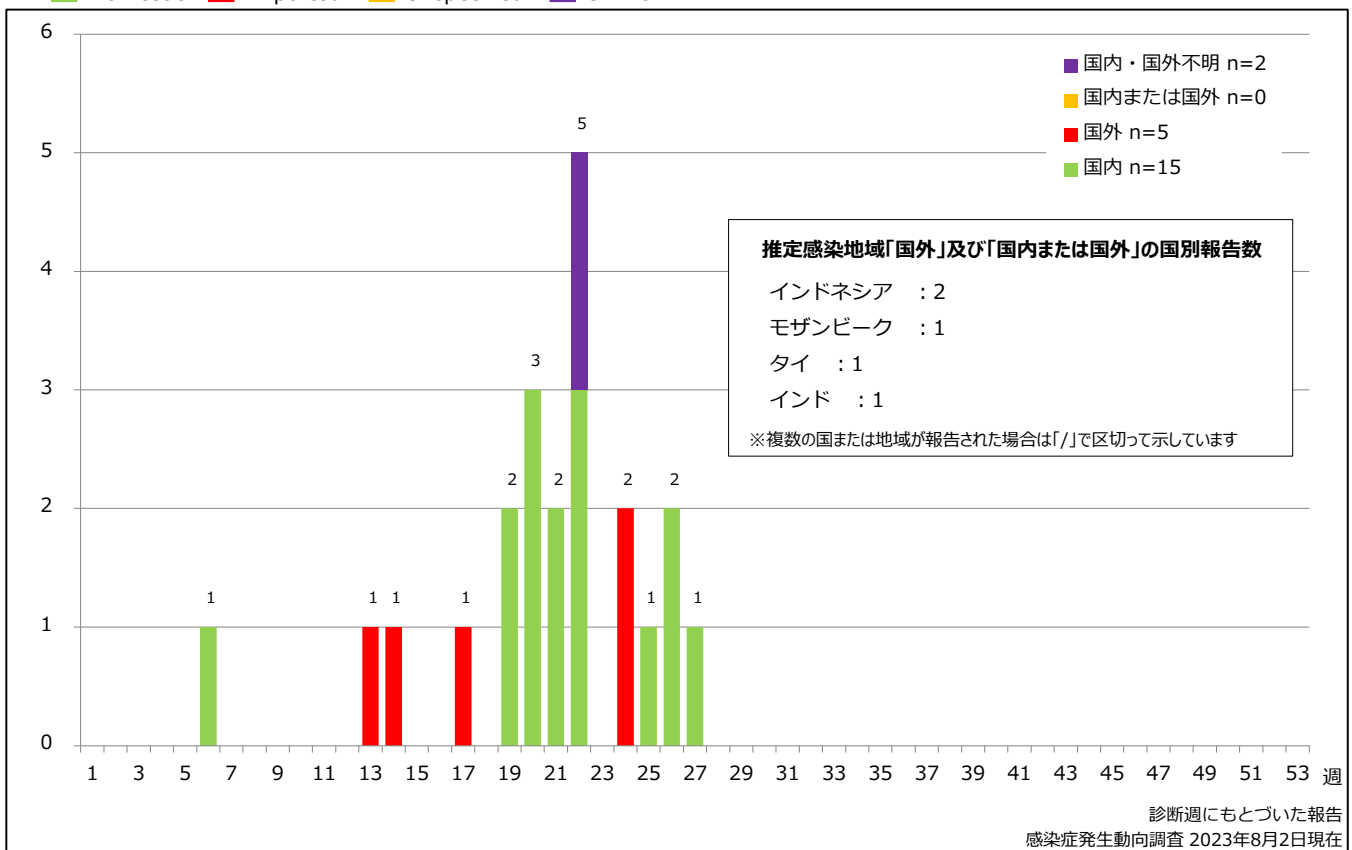

### 6. 年齢群別接種歴別麻疹累積報告数 2023年 第1~30週 (n=22)

Cumulative measles cases by age and vaccinated status, week 1-30, 2023 (as of August 2, 2023)

None MCV1 MCV2 Unknown

### 7. 年齢群別麻疹累積報告数割合 2023年 第1~30週 (n=22)

Percentage of cumulative measles cases by age group, week 1-30, 2023 (as of August 2, 2023)

### 8. 週別推定感染地域(国内・外)別麻疹報告数 2023年 第1~30週 (n=22)

Weekly measles cases by acquired region, week 1-30, 2023 (based on diagnosed week as of August 2, 2023)

Domestic Imported Unspecified Unknown