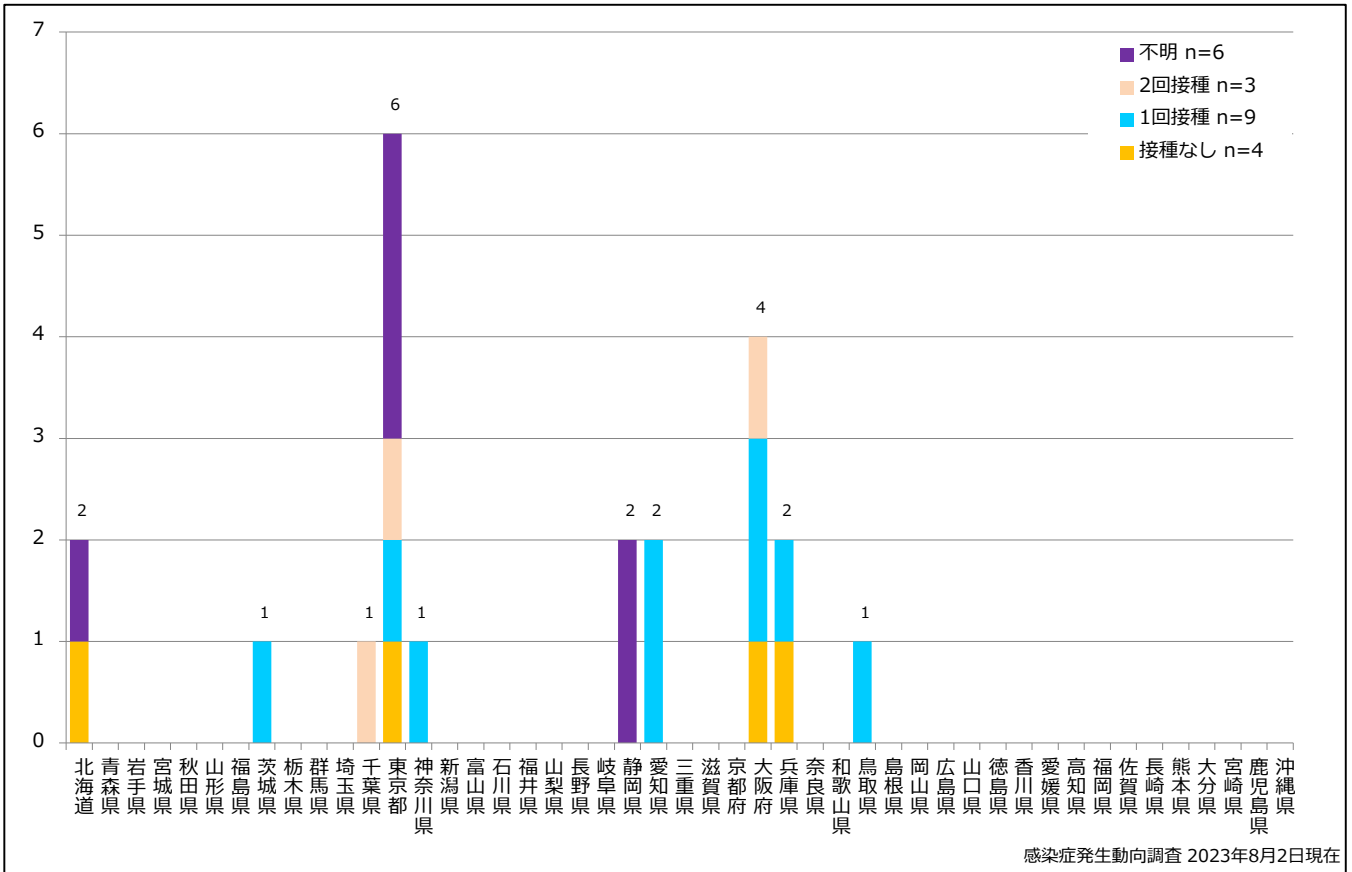

### 4. 都道府県別病型別麻疹累積報告数 2023年 第1~30週 (n=22)

Cumulative measles cases by prefecture and methods of diagnosis, week 1-30, 2023 (as of August 2, 2023)

■ Clinically diagnosed 
 ■ Laboratory diagnosed 
 ■ Modified measles, Laboratory diagnosed

### 5. 都道府県別接種歴別麻疹累積報告数 2023年 第1~30週 (n=22)

Cumulative measles cases by prefecture and vaccinated status, week 1-30, 2023 (as of August 2, 2023)

None MCV1 MCV2 Unknown