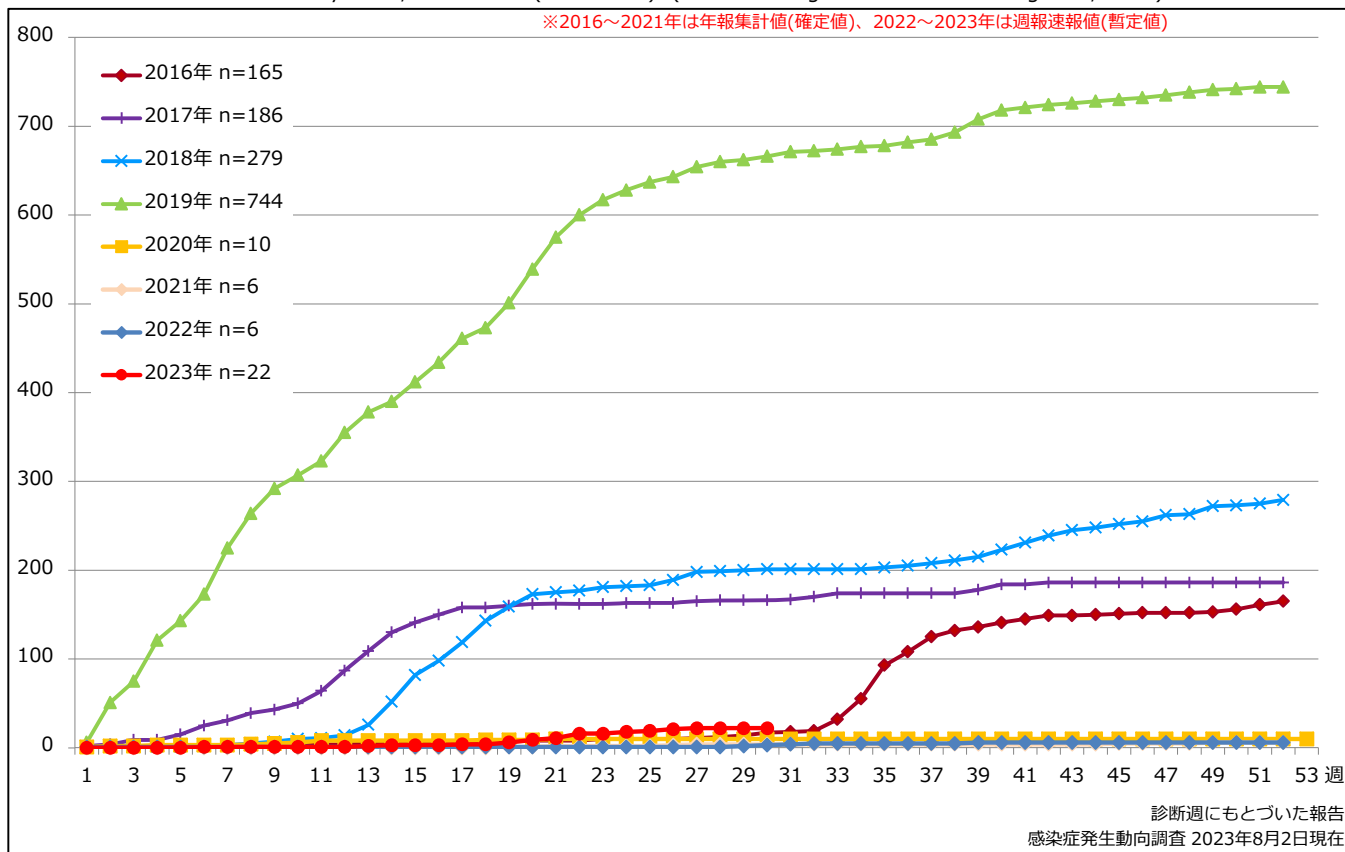

### 1. 麻疹累積報告数の推移 2016~2023年 (第1~30週)

Cumulative measles cases by week, 2016-2023 (week 1-30) (based on diagnosed week as of August 2, 2023)

### 2. 週別麻疹報告数 2023年 第1~30週 (n=22)

Weekly measles cases, week 1-30, 2023 (based on diagnosed week as of August 2, 2023)