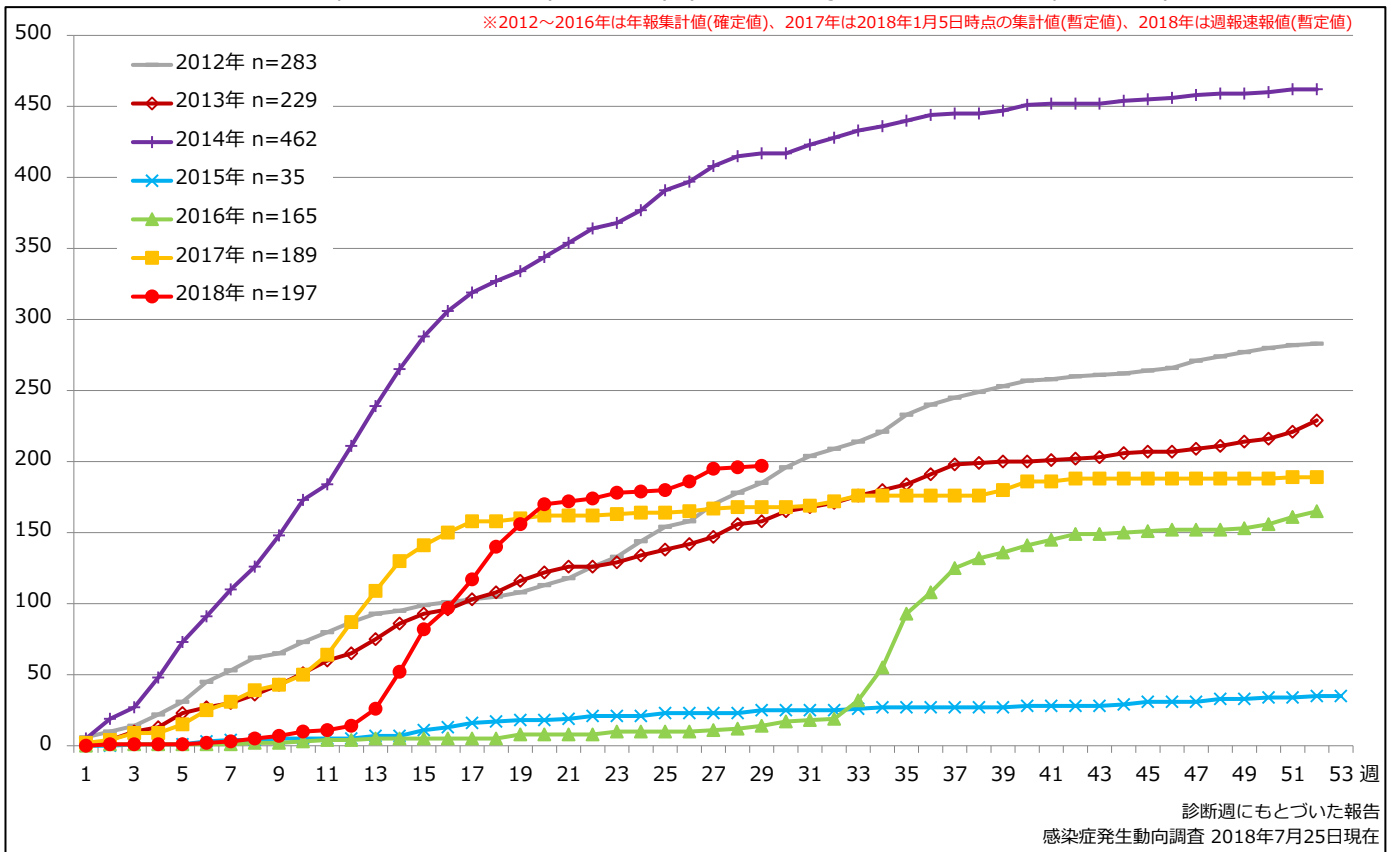

1. 麻疹累積報告数の推移 2012～2018年 (第1～29週)

Cumulative measles cases by week, 2012-2018 (week 1-29) (based on diagnosed week as of July 25, 2018)

2. 週別麻疹報告数 2018年 第1～29週 (n=197)

Weekly measles cases, week 1-29, 2018 (based on diagnosed week as of July 25, 2018)

3. 都道府県別病型別麻疹報告数 2018年 第29週 (n=1)

Reported measles cases by prefecture and methods of diagnosis in week 29, 2018 (as of July 25, 2018)

■ Clinically diagnosed
 ■ Laboratory diagnosed
 ■ Modified measles, Laboratory

4. 都道府県別病型別麻疹累積報告数 2018年 第1~29週 (n=197)

Cumulative measles cases by prefecture and methods of diagnosis, week 1-29, 2018 (as of July 25, 2018)

■ Clinically diagnosed
 ■ Laboratory diagnosed
 ■ Modified measles, Laboratory

5. 都道府県別接種歴別麻疹累積報告数 2018年 第1~29週 (n=197)

Cumulative measles cases by prefecture and vaccinated status, week 1-29, 2018 (as of July 25, 2018)

感染症発生動向調査 2018年7月25日現在

6. 年齢群別接種歴別麻疹累積報告数 2018年 第1~29週 (n=197)