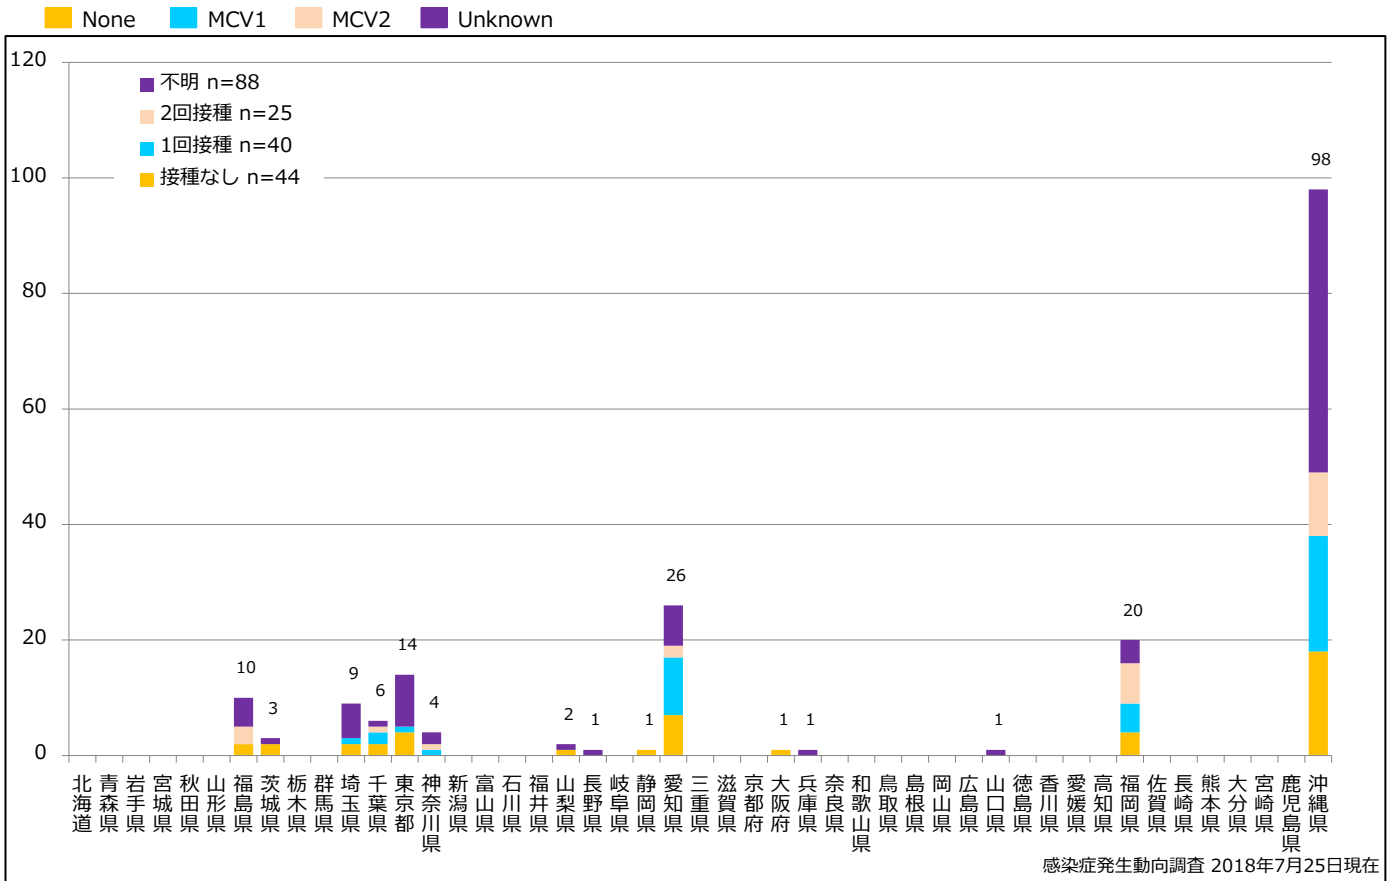

1. 麻疹累積報告数の推移 2012～2018年 (第1～29週)

Cumulative measles cases by week, 2012-2018 (week 1-29) (based on diagnosed week as of July 25, 2018)

2. 週別麻疹報告数 2018年 第1～29週 (n=197)

Weekly measles cases, week 1-29, 2018 (based on diagnosed week as of July 25, 2018)

4. 都道府県別病型別麻疹累積報告数 2018年 第1~29週 (n=197)

Cumulative measles cases by prefecture and methods of diagnosis, week 1-29, 2018 (as of July 25, 2018)

■ Clinically diagnosed
 ■ Laboratory diagnosed
 ■ Modified measles, Laboratory

5. 都道府県別接種歴別麻疹累積報告数 2018年 第1~29週 (n=197)

Cumulative measles cases by prefecture and vaccinated status, week 1-29, 2018 (as of July 25, 2018)

感染症発生動向調査 2018年7月25日現在

6. 年齢群別接種歴別麻疹累積報告数 2018年 第1~29週 (n=197)

Cumulative measles cases by age and vaccinated status, week 1-29, 2018 (as of July 25, 2018)

感染症発生動向調査 2018年7月25日現在

7. 年齢群別麻疹累積報告数割合 2018年 第1~29週 (n=197)

Percentage of cumulative measles cases by age group, week 1-29, 2018 (as of July 25, 2018)