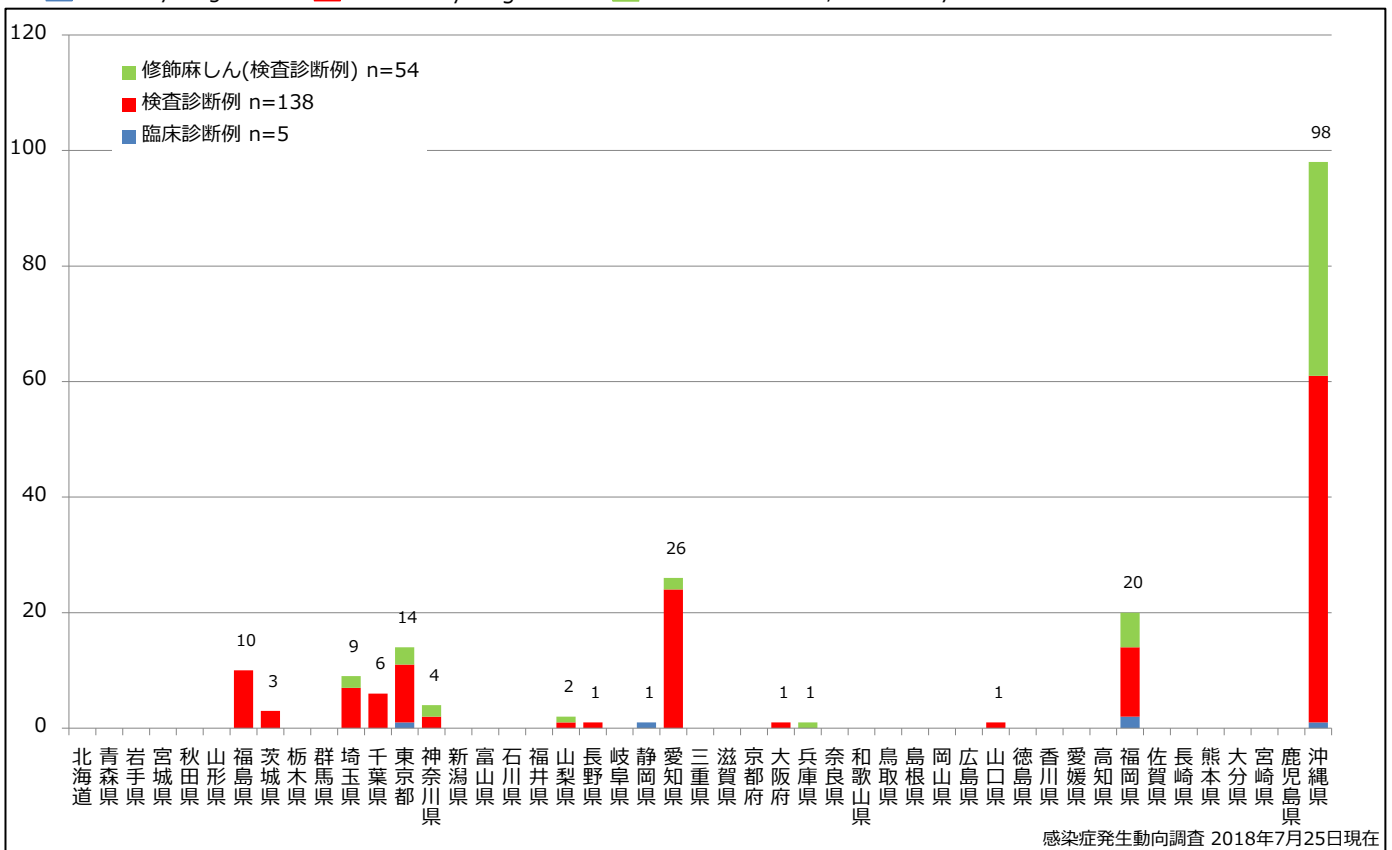

1. 麻疹累積報告数の推移 2012～2018年 (第1～29週)

Cumulative measles cases by week, 2012-2018 (week 1-29) (based on diagnosed week as of July 25, 2018)

2. 週別麻疹報告数 2018年 第1～29週 (n=197)

Weekly measles cases, week 1-29, 2018 (based on diagnosed week as of July 25, 2018)

3. 都道府県別病型別麻疹報告数 2018年 第29週 (n=1)

Reported measles cases by prefecture and methods of diagnosis in week 29, 2018 (as of July 25, 2018)

■ Clinically diagnosed
 ■ Laboratory diagnosed
 ■ Modified measles, Laboratory

4. 都道府県別病型別麻疹累積報告数 2018年 第1~29週 (n=197)

Cumulative measles cases by prefecture and methods of diagnosis, week 1-29, 2018 (as of July 25, 2018)

■ Clinically diagnosed
 ■ Laboratory diagnosed
 ■ Modified measles, Laboratory

5. 都道府県別接種歴別麻疹累積報告数 2018年 第1~29週 (n=197)

Cumulative measles cases by prefecture and vaccinated status, week 1-29, 2018 (as of July 25, 2018)

感染症発生動向調査 2018年7月25日現在

6. 年齢群別接種歴別麻疹累積報告数 2018年 第1~29週 (n=197)