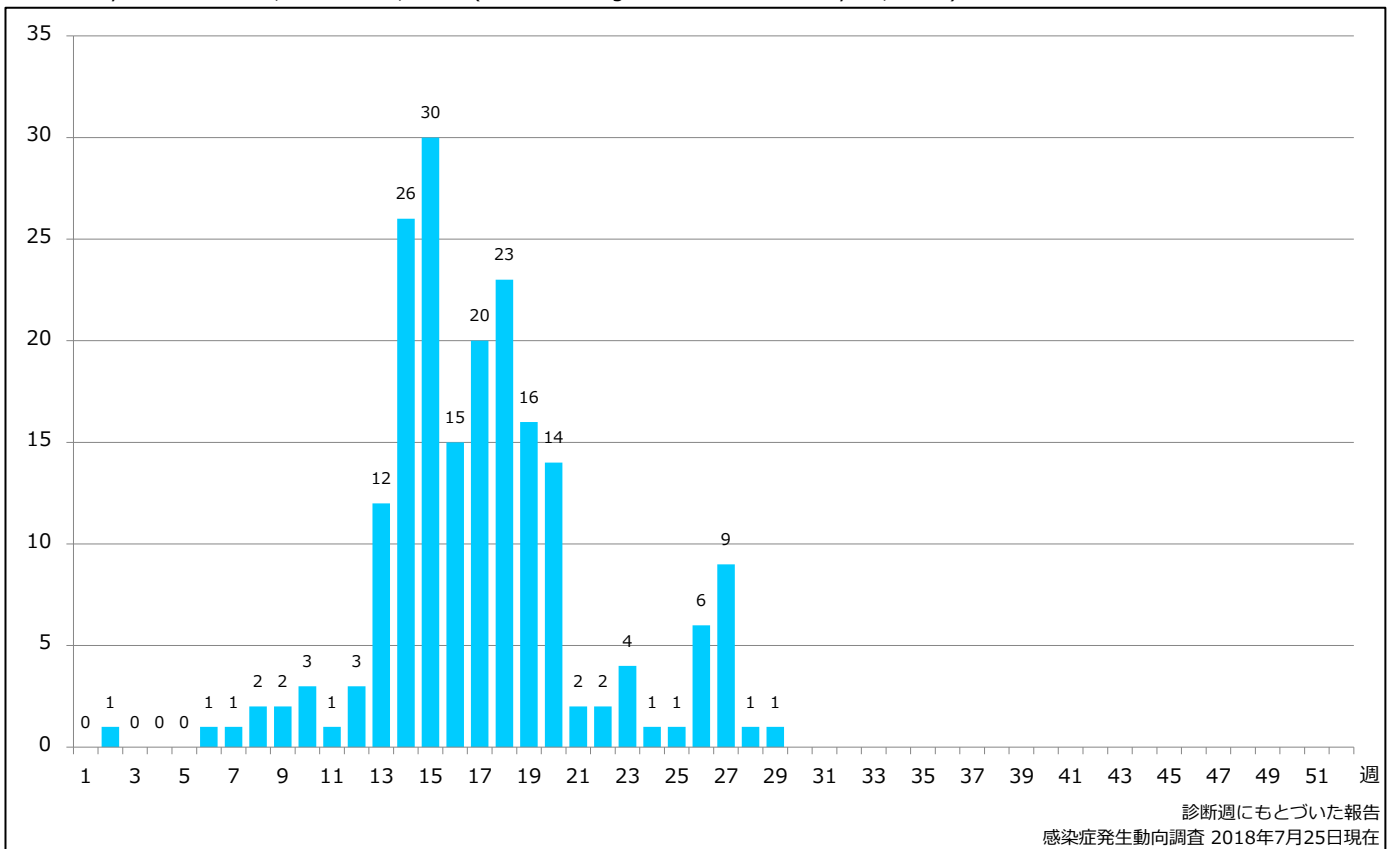

1. 麻疹累積報告数の推移 2012～2018年 (第1～29週)

Cumulative measles cases by week, 2012-2018 (week 1-29) (based on diagnosed week as of July 25, 2018)

2. 週別麻疹報告数 2018年 第1～29週 (n=197)

Weekly measles cases, week 1-29, 2018 (based on diagnosed week as of July 25, 2018)

3. 都道府県別病型別麻疹報告数 2018年 第29週 (n=1)

Reported measles cases by prefecture and methods of diagnosis in week 29, 2018 (as of July 25, 2018)

■ Clinically diagnosed
 ■ Laboratory diagnosed
 ■ Modified measles, Laboratory