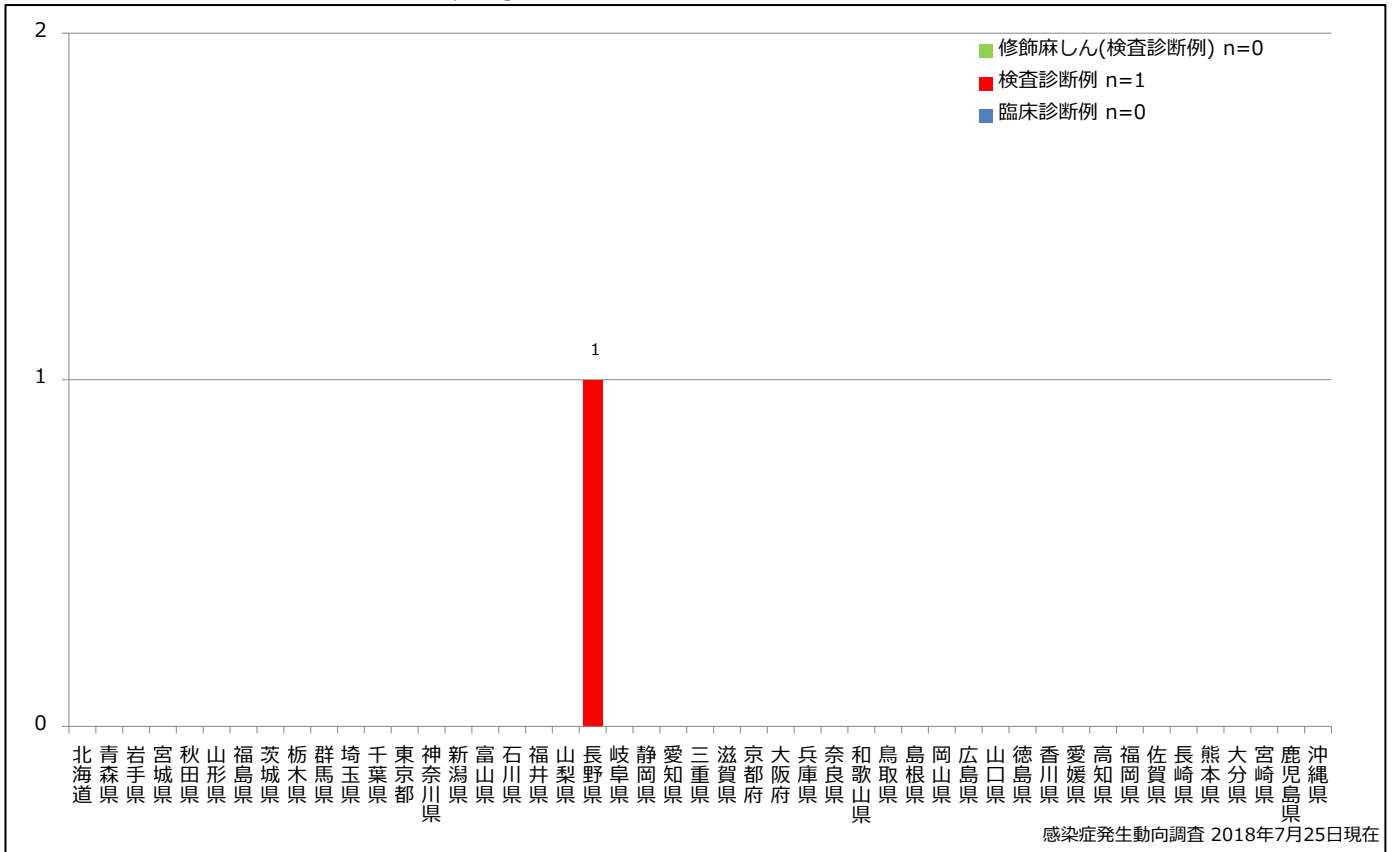

1. 麻疹累積報告数の推移 2012～2018年 (第1～29週)

Cumulative measles cases by week, 2012-2018 (week 1-29) (based on diagnosed week as of July 25, 2018)

2. 週別麻疹報告数 2018年 第1～29週 (n=197)

Weekly measles cases, week 1-29, 2018 (based on diagnosed week as of July 25, 2018)

3. 都道府県別病型別麻疹報告数 2018年 第29週 (n=1)

Reported measles cases by prefecture and methods of diagnosis in week 29, 2018 (as of July 25, 2018)

■ Clinically diagnosed
 ■ Laboratory diagnosed
 ■ Modified measles, Laboratory