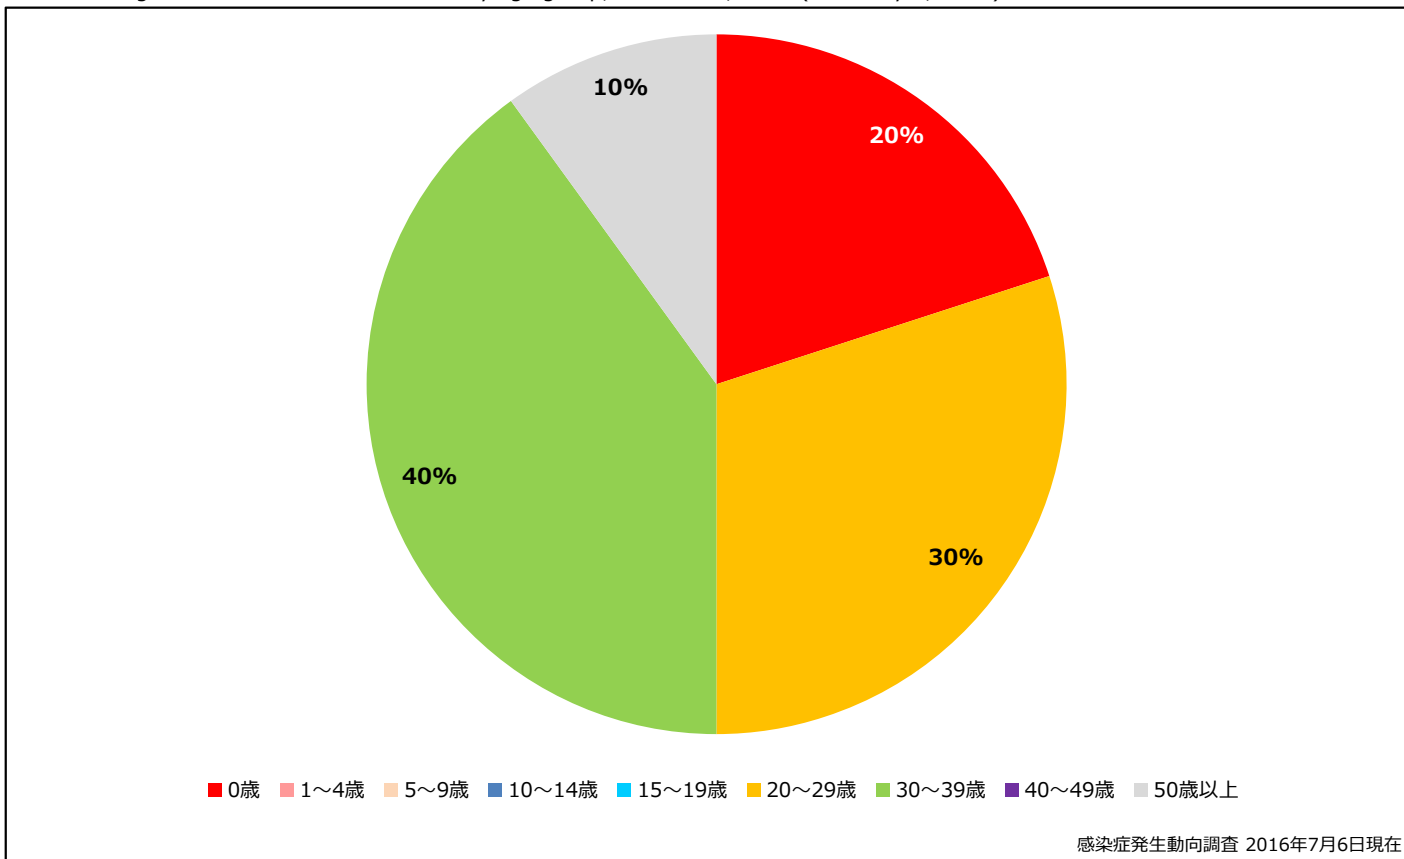

### 5. 都道府県別接種歴別麻疹累積報告数 2016年 第1~26週 (n=10)

Cumulative measles cases by prefecture and vaccinated status, week 1-26, 2016 (as of July 6, 2016)

None MCV1 MCV2 Unknown

### 6. 年齢群別接種歴別麻疹累積報告数 2016年 第1~26週 (n=10)

Cumulative measles cases by age and vaccinated status, week 1-26, 2016 (as of July 6, 2016)

None MCV1 MCV2 Unknown

### 7. 年齢群別麻疹累積報告数割合 2016年 第1~26週 (n=10)

Percentage of cumulative measles cases by age group, week 1-26, 2016 (as of July 6, 2016)