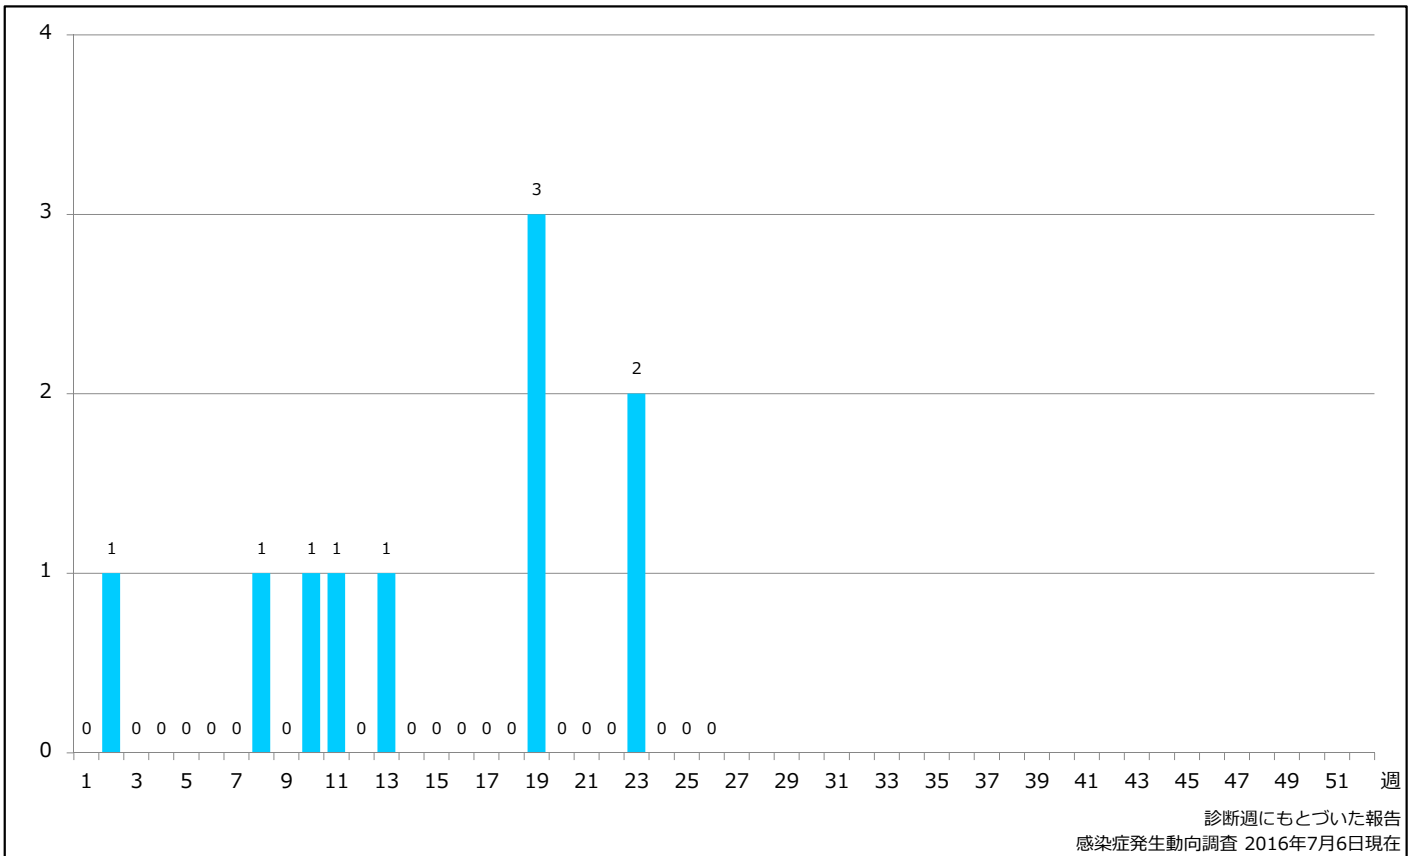

### 1. 麻疹累積報告数の推移 2010~2016年 (第1~26週)

Cumulative measles cases by week, 2010-2016 (week 1-26) (based on diagnosed week as of July 6, 2016)

### 2. 週別麻疹報告数 2016年 第1~26週 (n=10)

Weekly measles cases, week 1-26, 2016 (based on diagnosed week as of July 6, 2016)