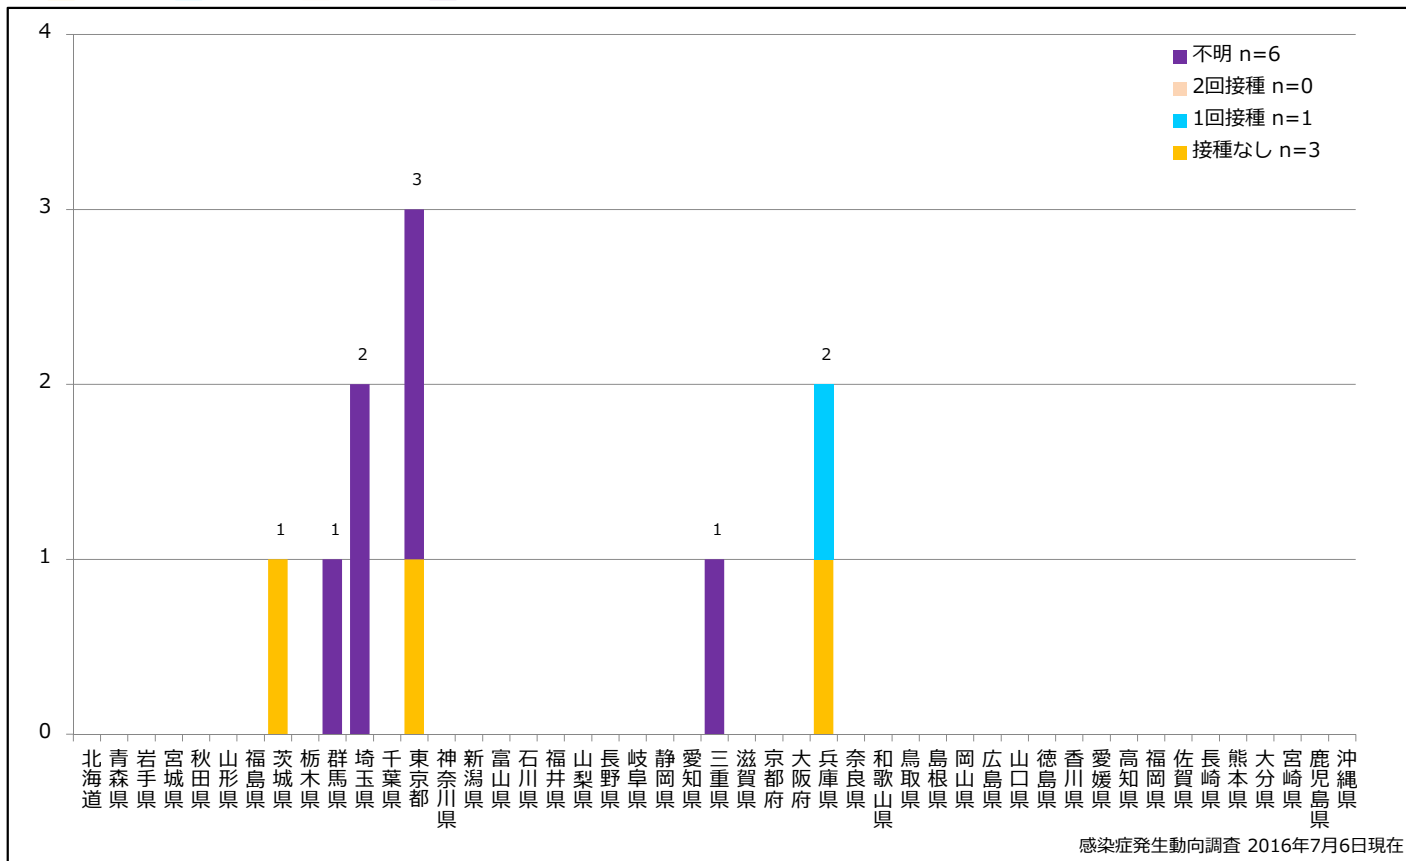

### 2. 週別麻疹報告数 2016年 第1~26週 (n=10)

Weekly measles cases, week 1-26, 2016 (based on diagnosed week as of July 6, 2016)

### 4. 都道府県別病型別麻疹累積報告数 2016年 第1~26週 (n=10)

Cumulative measles cases by prefecture and methods of diagnosis, week 1-26, 2016 (as of July 6, 2016)

■ Clinically diagnosed   
 ■ Laboratory diagnosed   
 ■ Modified measles, Laboratory diagnosed

### 5. 都道府県別接種歴別麻疹累積報告数 2016年 第1~26週 (n=10)

Cumulative measles cases by prefecture and vaccinated status, week 1-26, 2016 (as of July 6, 2016)

None MCV1 MCV2 Unknown