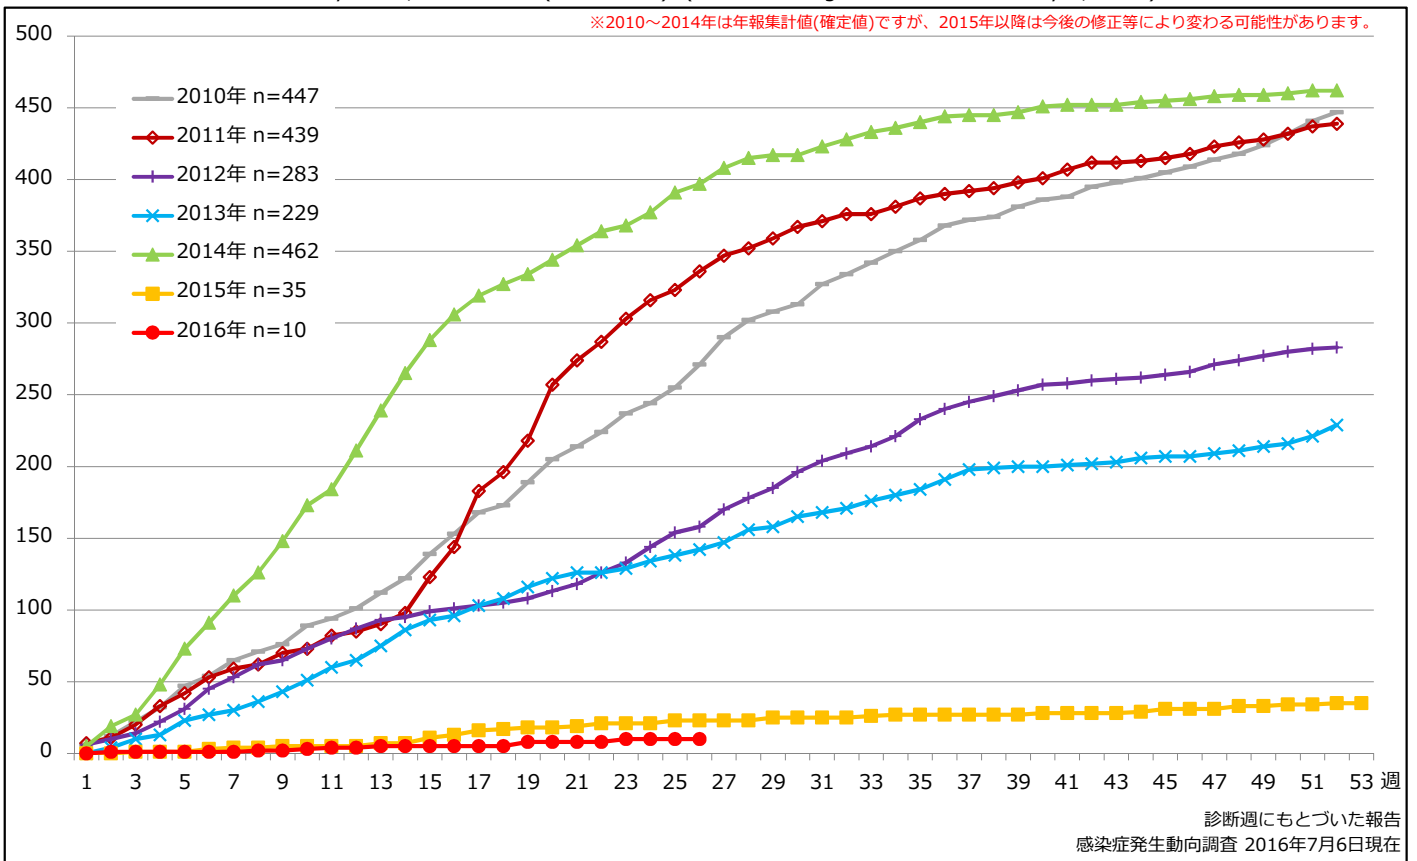

### 1. 麻疹累積報告数の推移 2010~2016年 (第1~26週)

Cumulative measles cases by week, 2010-2016 (week 1-26) (based on diagnosed week as of July 6, 2016)

### 2. 週別麻疹報告数 2016年 第1~26週 (n=10)

Weekly measles cases, week 1-26, 2016 (based on diagnosed week as of July 6, 2016)