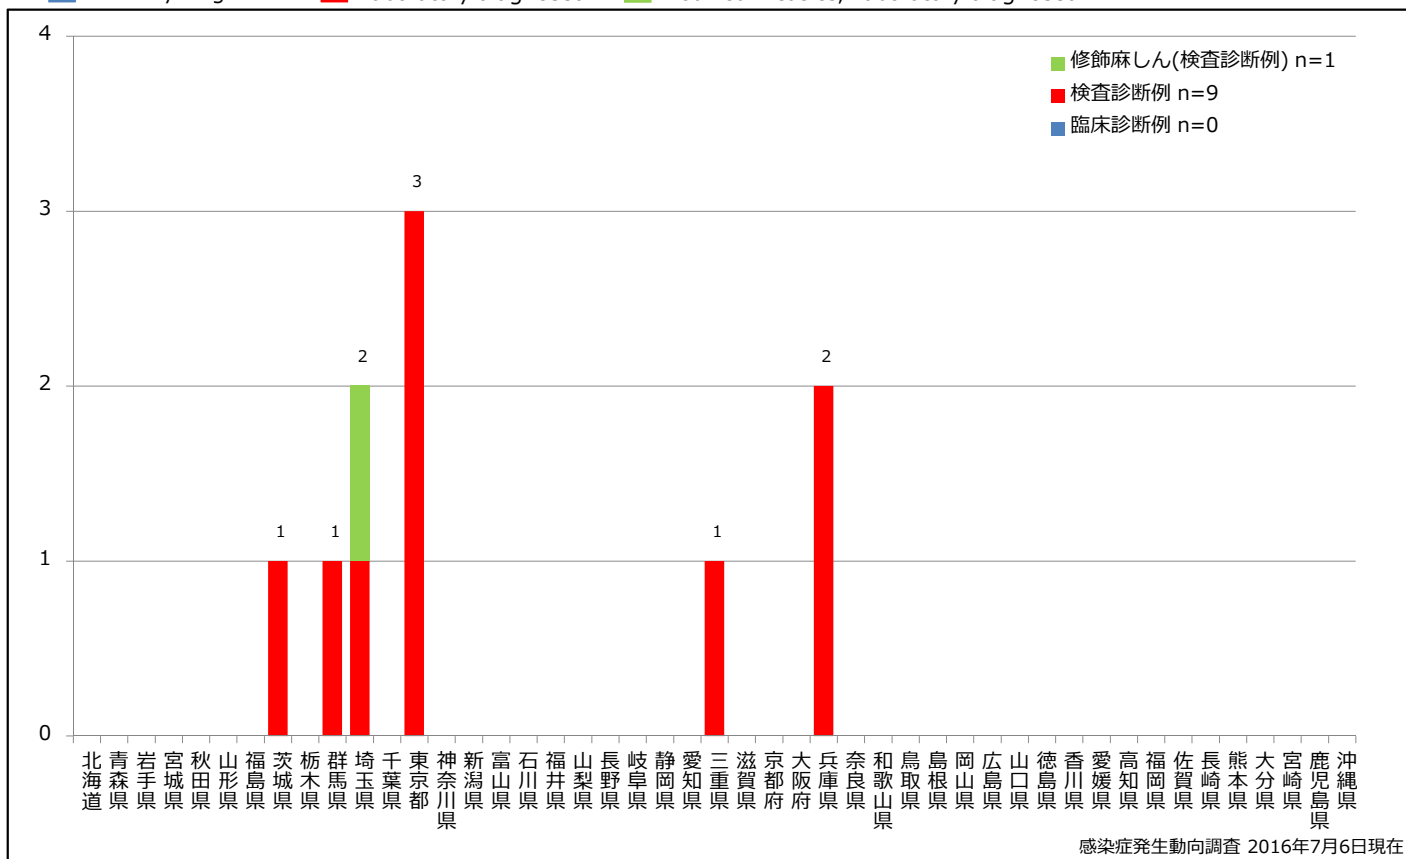

4. 都道府県別病型別麻疹累積報告数 2016年 第1~26週 (n=10)

Cumulative measles cases by prefecture and methods of diagnosis, week 1-26, 2016 (as of July 6, 2016)

■ Clinically diagnosed
■ Laboratory diagnosed
■ Modified measles, Laboratory diagnosed