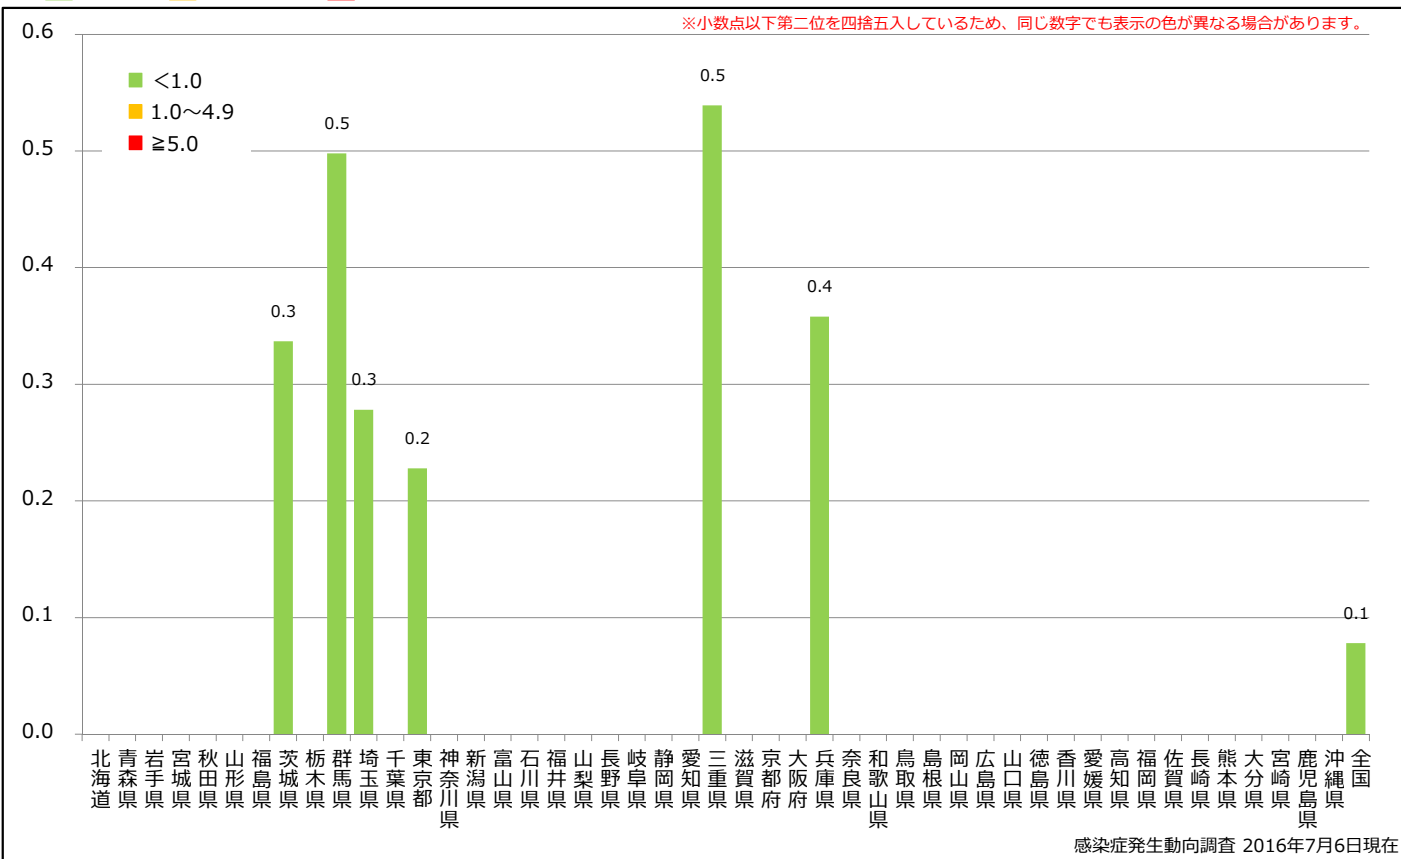

9. 都道府県別人口百万人あたり麻疹報告数 2016年 第1~26週 (n=10)

Reported measles cases per 1 million population by prefecture, week 1-26, 2016 (as of July 6, 2016)

■ <1.0 ■ 1.0~4.9 ■ ≥5.0