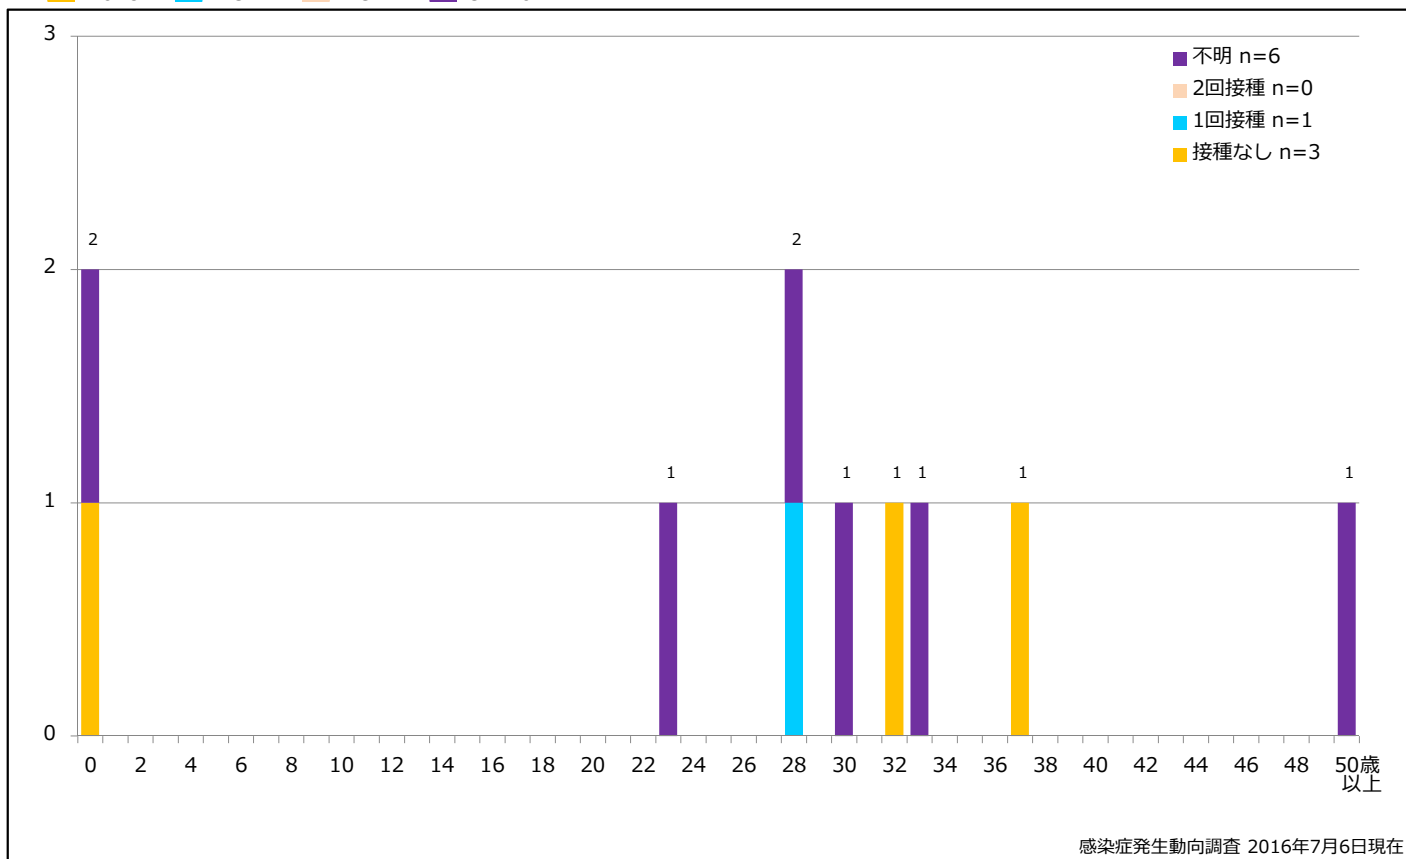

### 5. 都道府県別接種歴別麻疹累積報告数 2016年 第1~26週 (n=10)

Cumulative measles cases by prefecture and vaccinated status, week 1-26, 2016 (as of July 6, 2016)

None MCV1 MCV2 Unknown

### 6. 年齢群別接種歴別麻疹累積報告数 2016年 第1~26週 (n=10)

Cumulative measles cases by age and vaccinated status, week 1-26, 2016 (as of July 6, 2016)

None MCV1 MCV2 Unknown