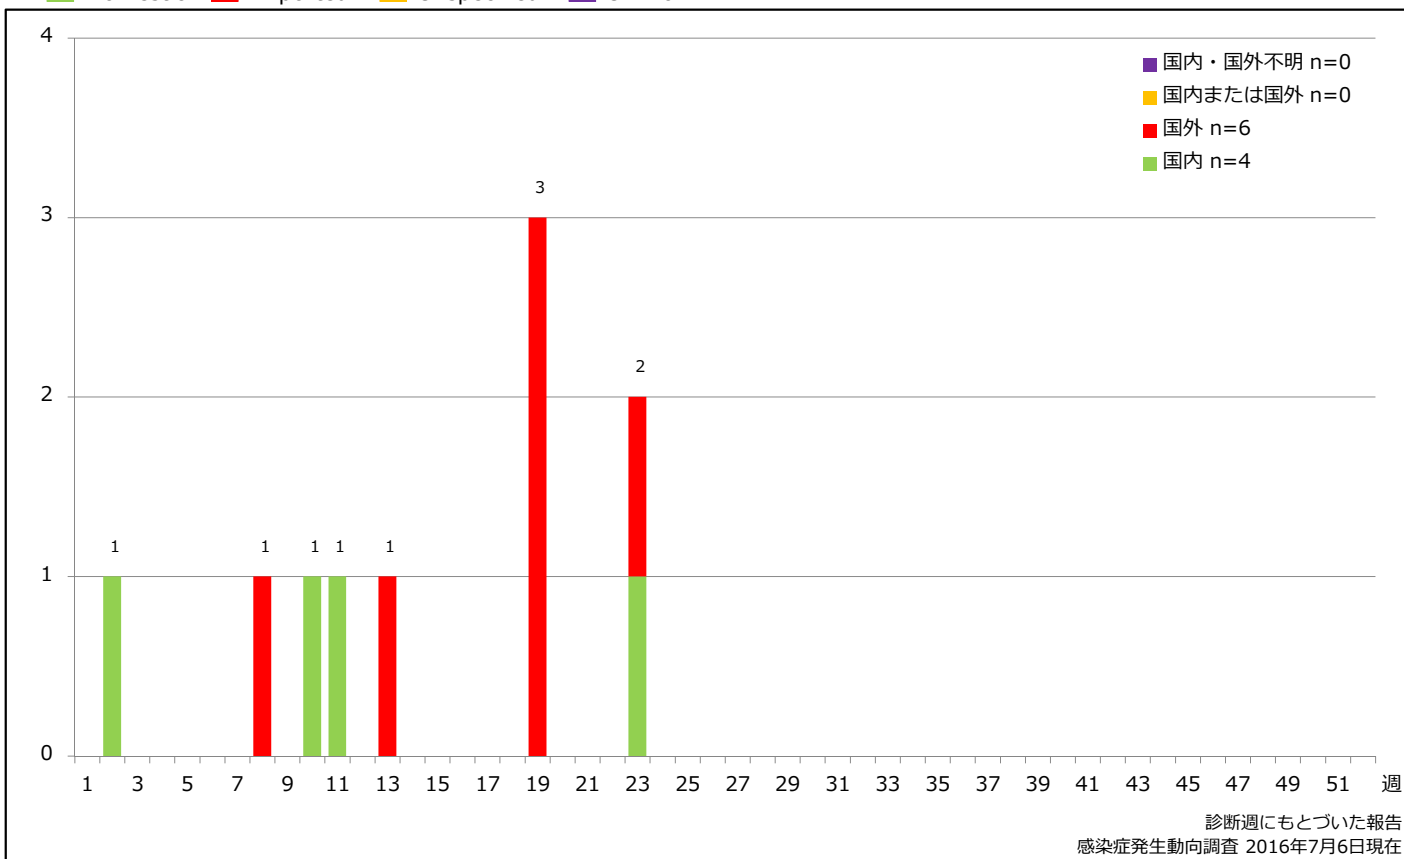

8. 週別推定感染地域(国内・外)別麻疹報告数 2016年 第1~26週 (n=10)

Weekly measles cases by acquired region, week 1-26, 2016 (based on diagnosed week as of July 6, 2016)

■ Domestic ■ Imported ■ Unspecified ■ Unknown