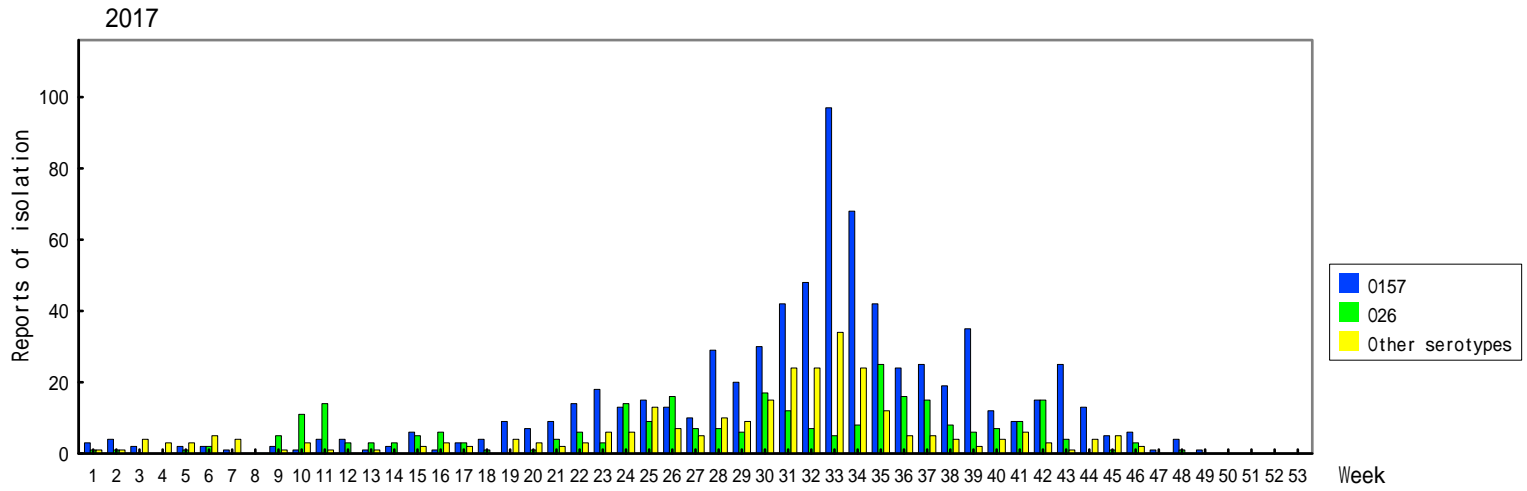

Weekly reports of VTEC isolation, 2013 - 2017

(Infectious Agents Surveillance Report: Data based on the reports received before December 27, 2017 from public health institutes)

Infectious Agents Surveillance Report