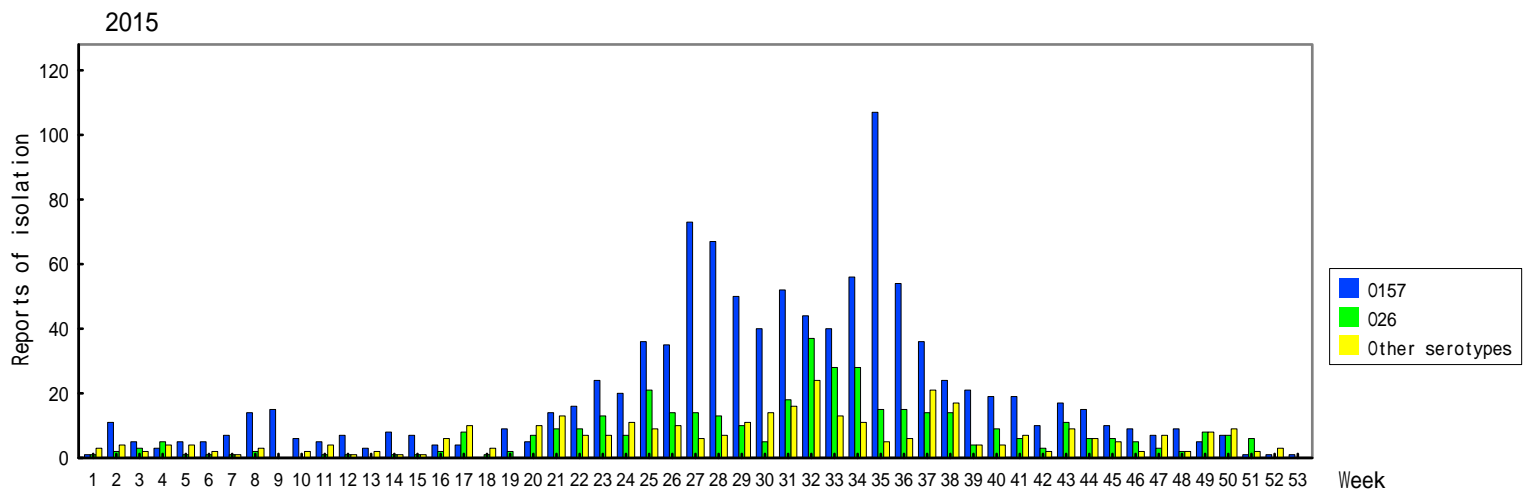

Weekly reports of VTEC isolation, 2013 - 2017

(Infectious Agents Surveillance Report: Data based on the reports received before December 27, 2017 from public health institutes)

Infectious Agents Surveillance Report