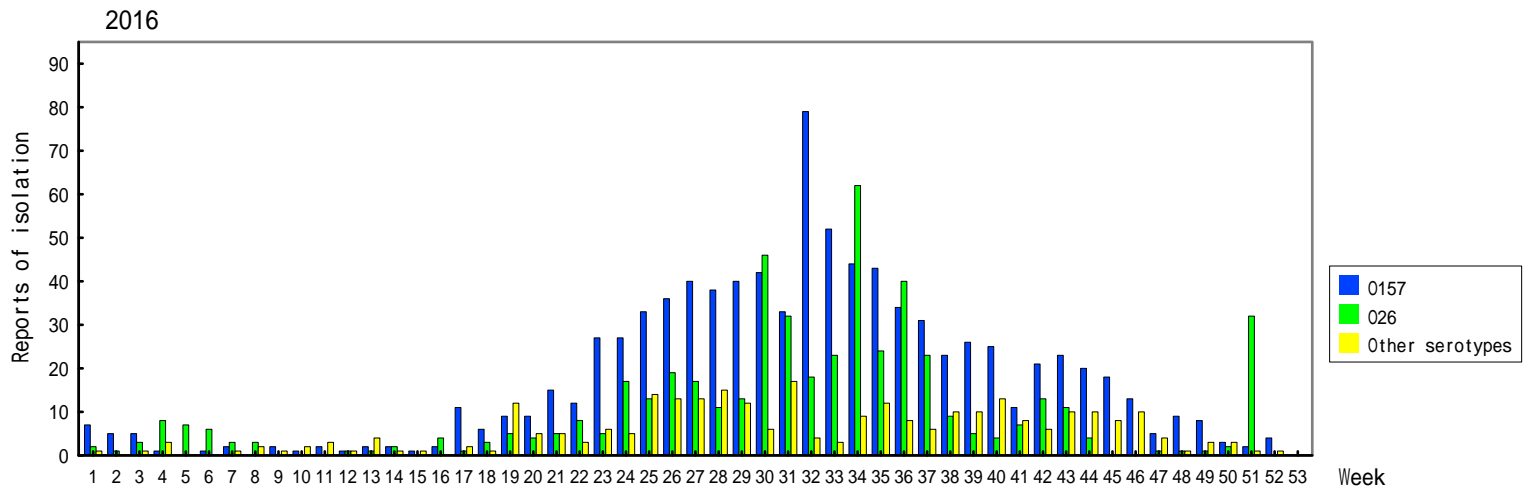

Weekly reports of VTEC isolation, 2013 - 2017

(Infectious Agents Surveillance Report: Data based on the reports received before December 27, 2017 from public health institutes)

Infectious Agents Surveillance Report