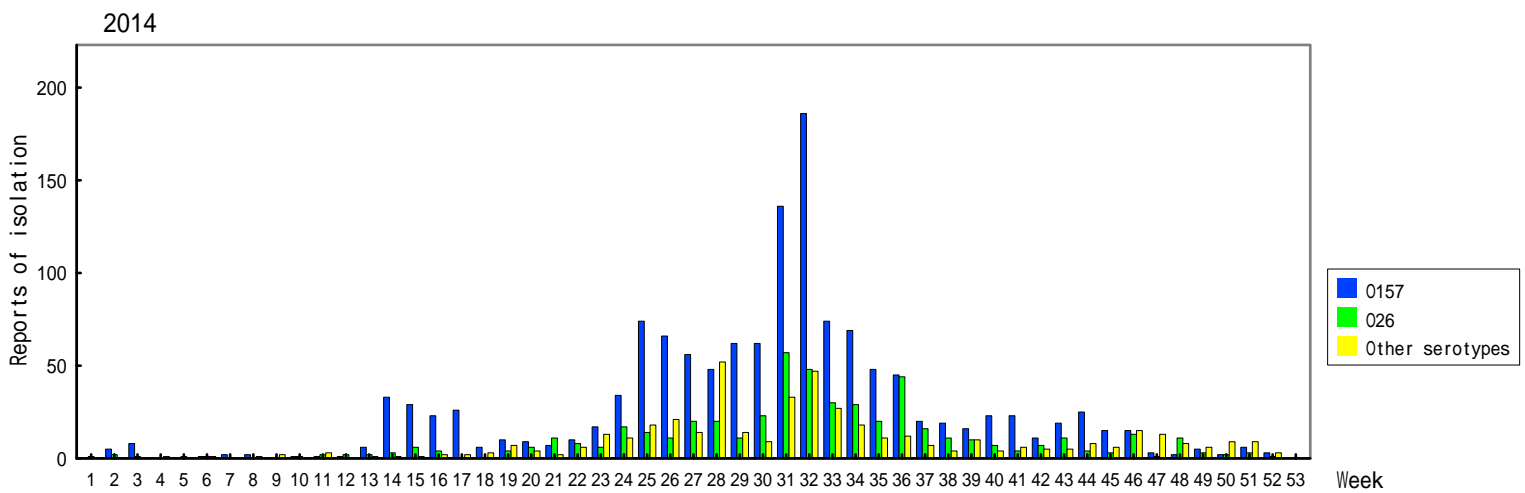

Weekly reports of VTEC isolation, 2011 - 2015

(Infectious Agents Surveillance Report: Data based on the reports received before December 28, 2015 from public health institutes)

Infectious Agents Surveillance Report