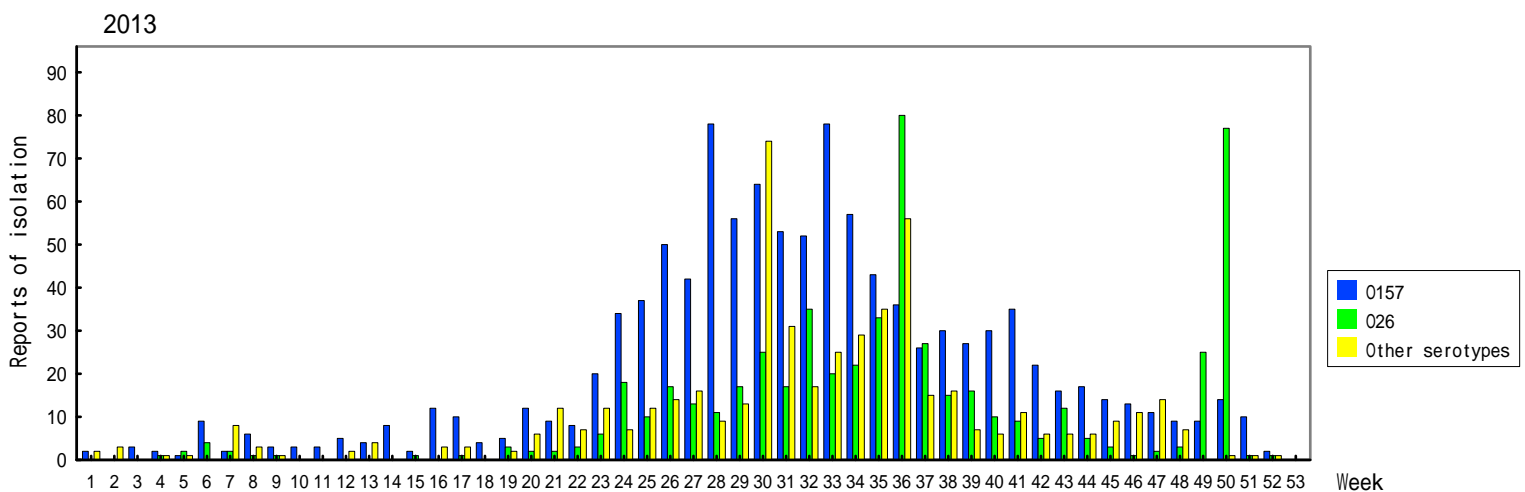

Weekly reports of VTEC isolation, 2011 - 2015

(Infectious Agents Surveillance Report: Data based on the reports received before December 28, 2015 from public health institutes)

Infectious Agents Surveillance Report