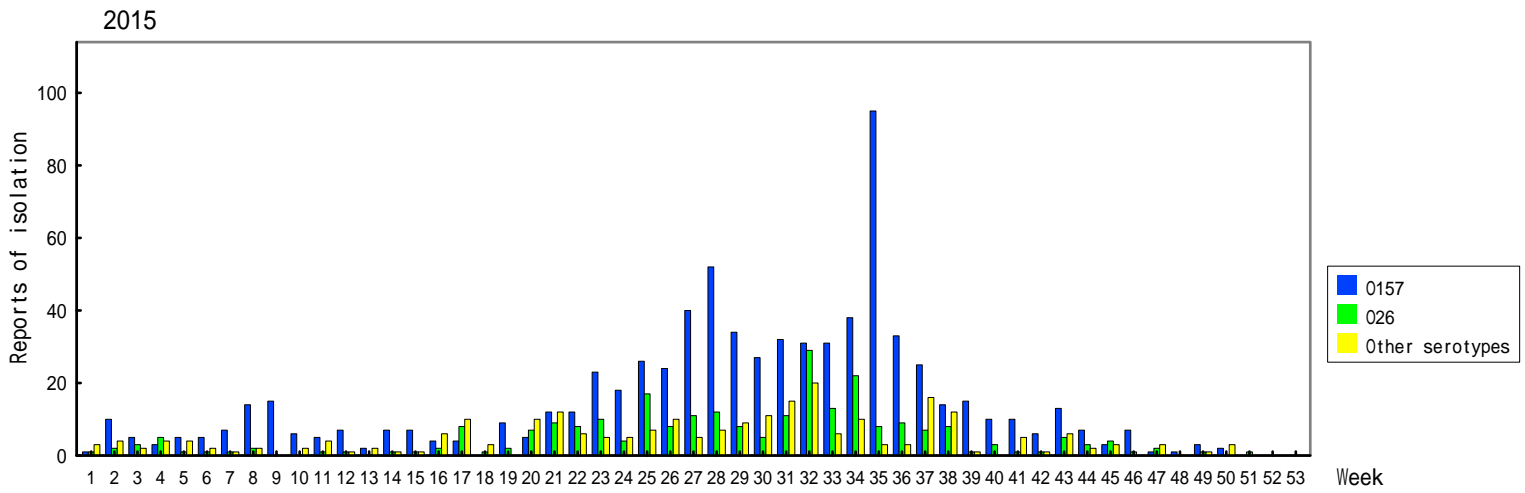

Weekly reports of VTEC isolation, 2011 - 2015

(Infectious Agents Surveillance Report: Data based on the reports received before December 28, 2015 from public health institutes)

Infectious Agents Surveillance Report